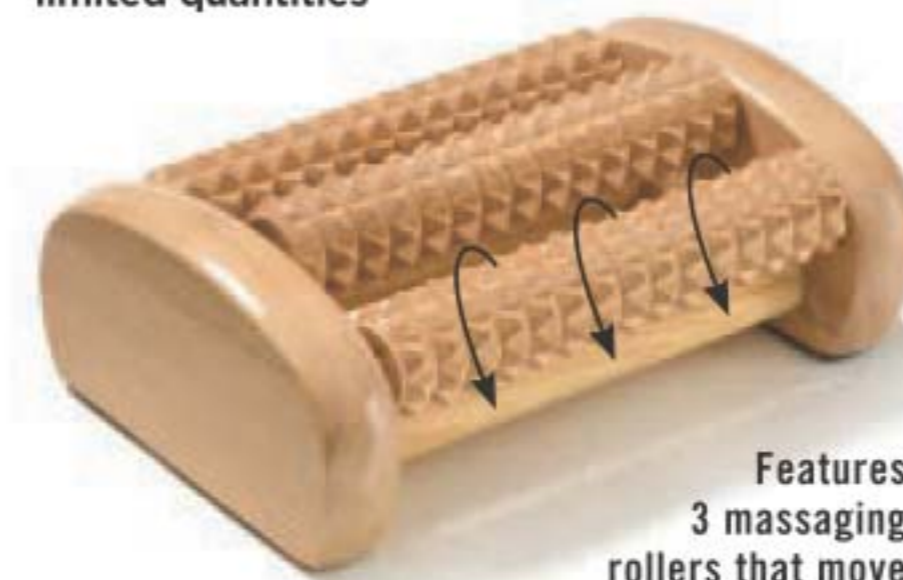

Features
3 massaging
rollers that move
independently

Trim your toenails with ease and precision.

Chevron Grip Toenail Clipper

Stainless steel. 8 cm L.
224-070-1
6.99
limited quantities

Sharp curved
blades for
precision clipping