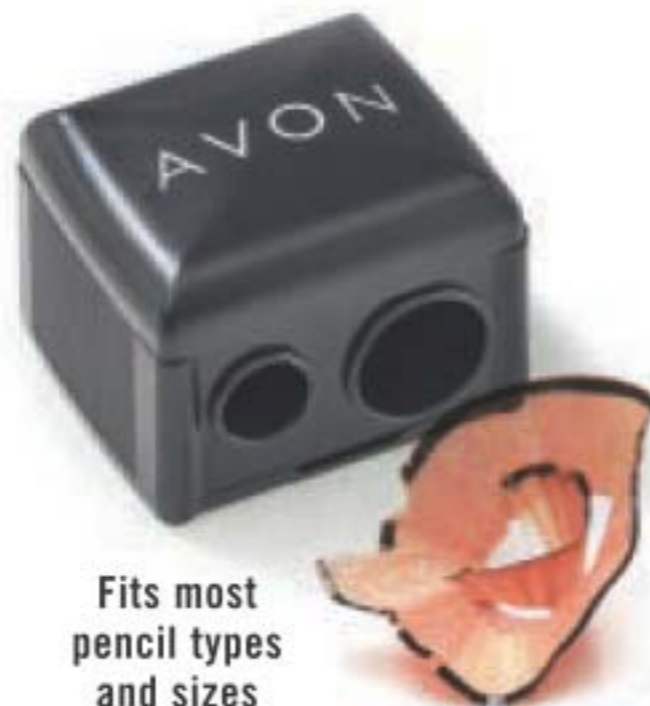

Fits most pencil types and sizes