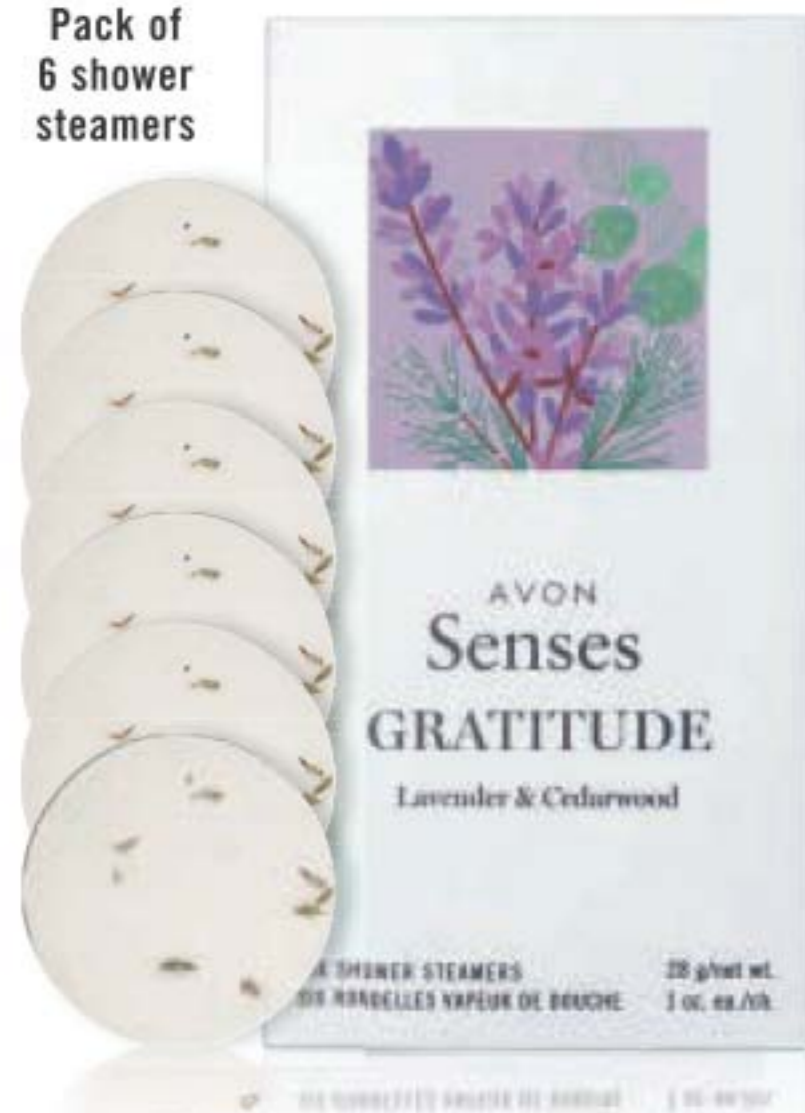

SENSES GRATITUDE

LAVENDER & CEDARWOOD

Release notes of soothing lavender and aromatic cedarwood throughout your home.

Six Shower Steamers

Infused with real lavender. Six shower steamers. **How to use:** Place one tablet on the floor of your shower, away from the heavy stream. Once activated with a touch of water, the tablet starts to dissolve, diffusing the fragrance into the steam of your shower.

Each, 28 g **224-994-1**
reg. 35.00
29.99 pack of 6

Pack of
6 shower
steamers

Air Diffuser

Six diffuser reeds.
Fragrance oil, 70 ml
224-993-6
reg. 40.00
34.99