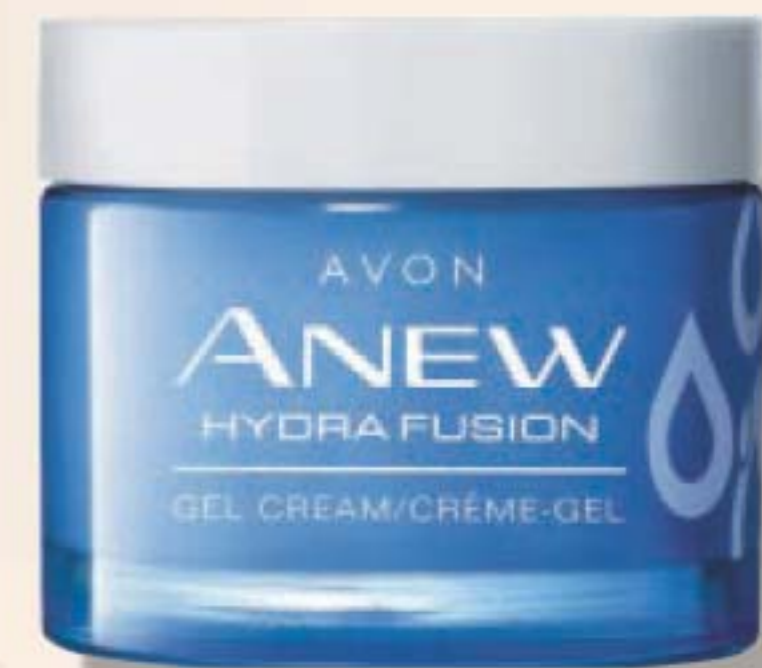

Anew Hydra Fusion

Nighttime Facial Treatment
Relaxing rose scent. 50 g **222-488-9**
48.00 or...

Misturizes with 72 hours of long-lasting hydration.

Anew Hydra Fusion Gel Cream
Use AM/PM. 50 g **220-387-9**
48.00 or...