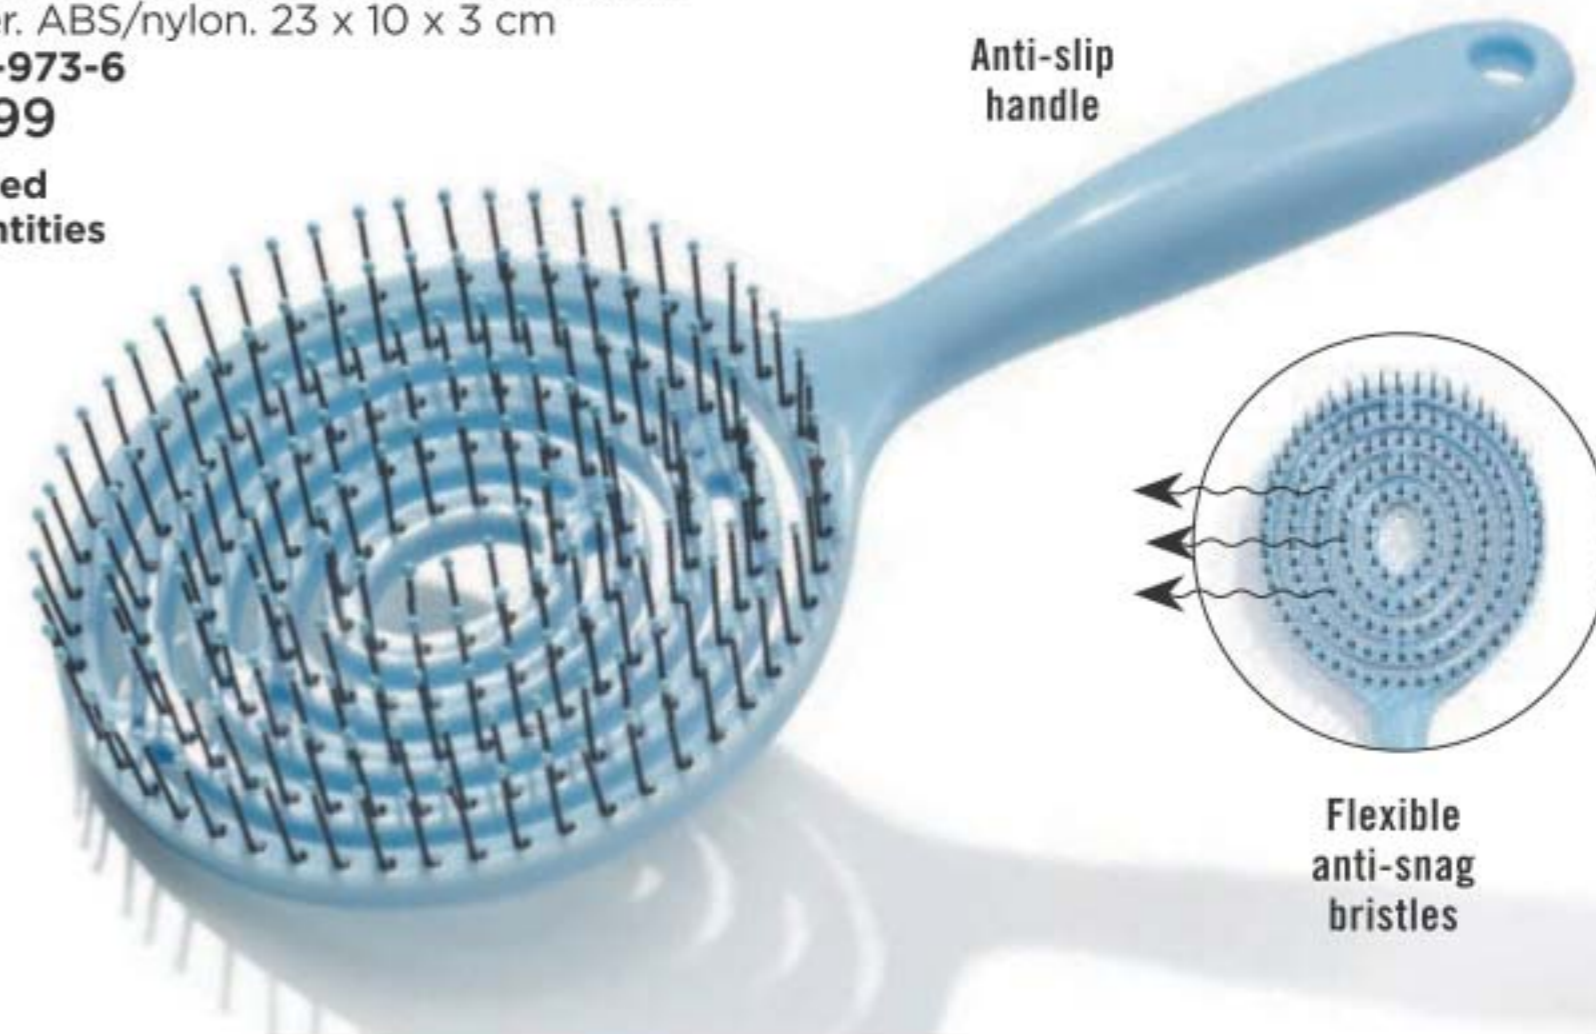

Vented Circle Brush

Specially designed vent ports work to channel airflow when used with a blow dryer. ABS/nylon. 23 x 10 x 3 cm

223-973-6

10.99

limited quantities

Anti-slip handle