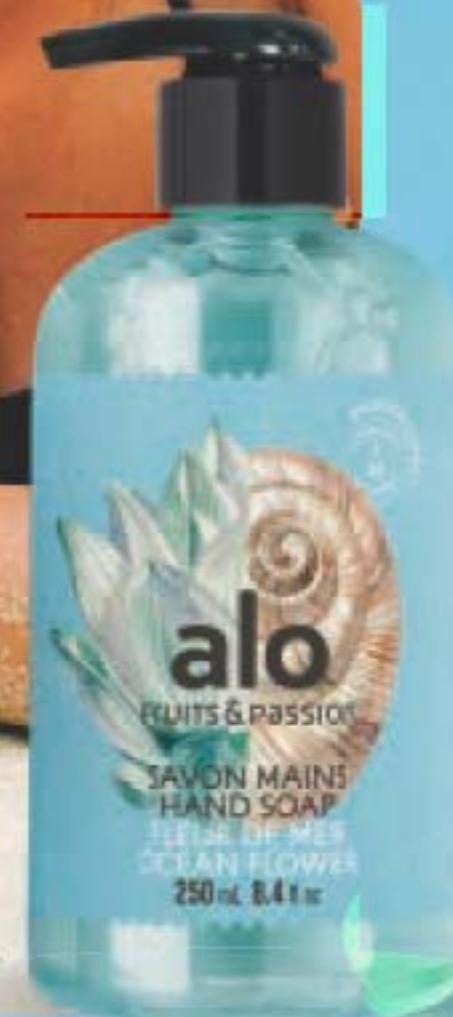

FOR BODY

FOR FACE

Light texture, non-whitening.

❖ **Natural Mineral Face Sunscreen Broad Spectrum SPF 25**
 This lightweight formula, with SPF 25, protects and hydrates skin. Vegan. Gluten- and GMO-free. Not tested on animals. 40 ml **223-410-5** reg. 24.99 **19.99**

AVON PURE
 MADE IN CANADA

alo+ fresh

A fresh fragrance
with an aquatic
burst that gives
way to delicate
lotus.

ALO FRUITS & PASSION OCEAN FLOWER

Hand Soap
250 ml
222-382-9
reg. 13.00
8.99

**Milky
Foaming
Bath**
250 ml
222-382-5
reg. 13.00
8.99

❖ **Perfumed
Candle***
1-wick candle.
Handmade with
plant-based wax.
35 hours of burn
time. Glass/wax.
220 g 222-382-7
reg. 19.50
14.49

**Whipped
Body Cream**
200 ml
222-382-2
reg. 16.50
11.99

Shower Gel
200 ml
222-383-0
reg. 11.50
7.99

**BONUS SIZE
Shower Gel**
950 ml
223-886-3
25.99
Hand Cream
50 ml
222-382-8
reg. 5.50
3.99

**BONUS
size**

*Never leave a burning candle unattended. Keep out of reach of children and pets.

skin+ hydration