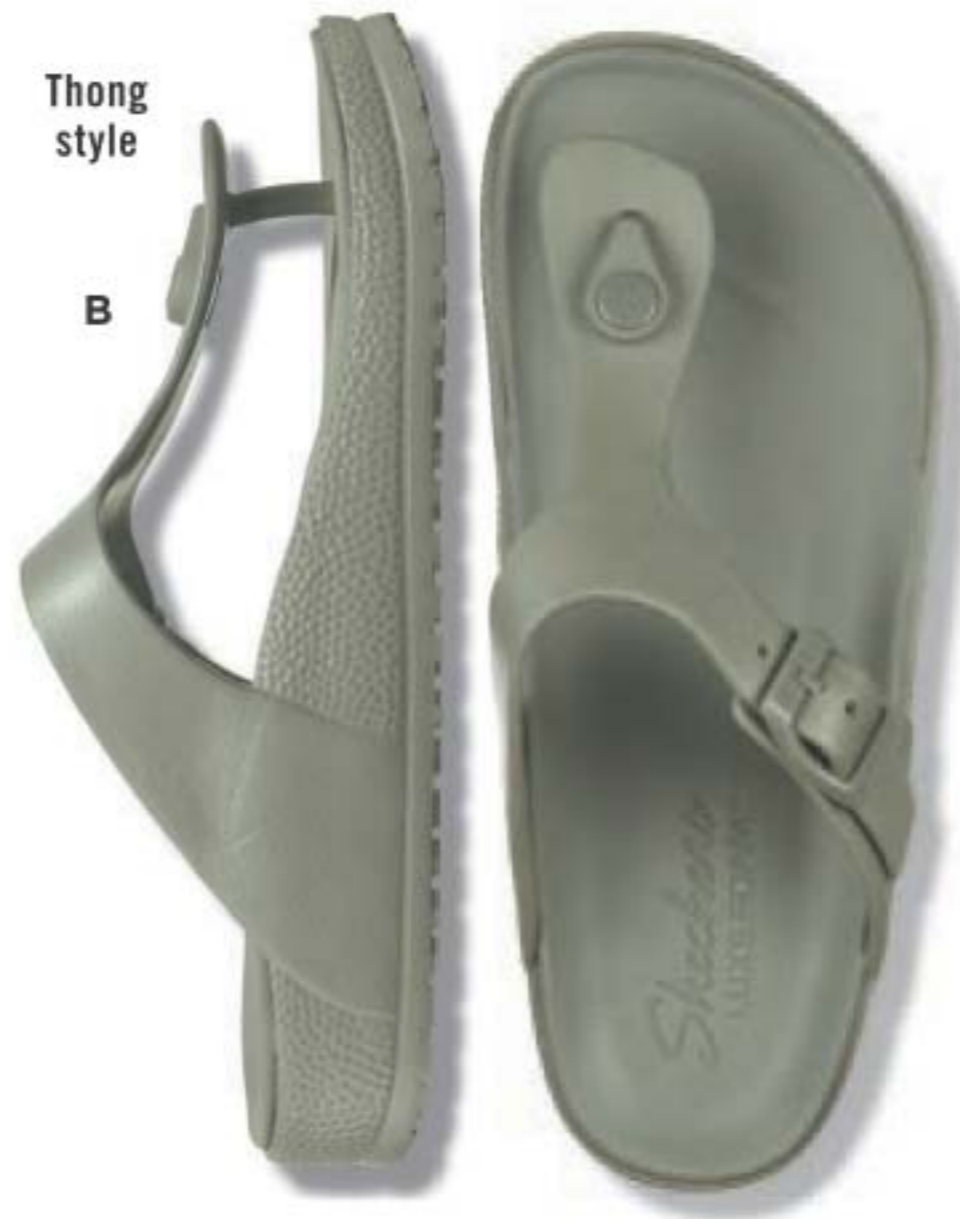

LIMITED TIME OFFERS

Summer-ready
comfort and style.
Sculpted uppers
with contoured
cushioned footbeds.

A

Double
buckle
slides

Thong
style

B

water+ sandals

Water friendly sandals in
fresh colours and styles.
Anti-odour.