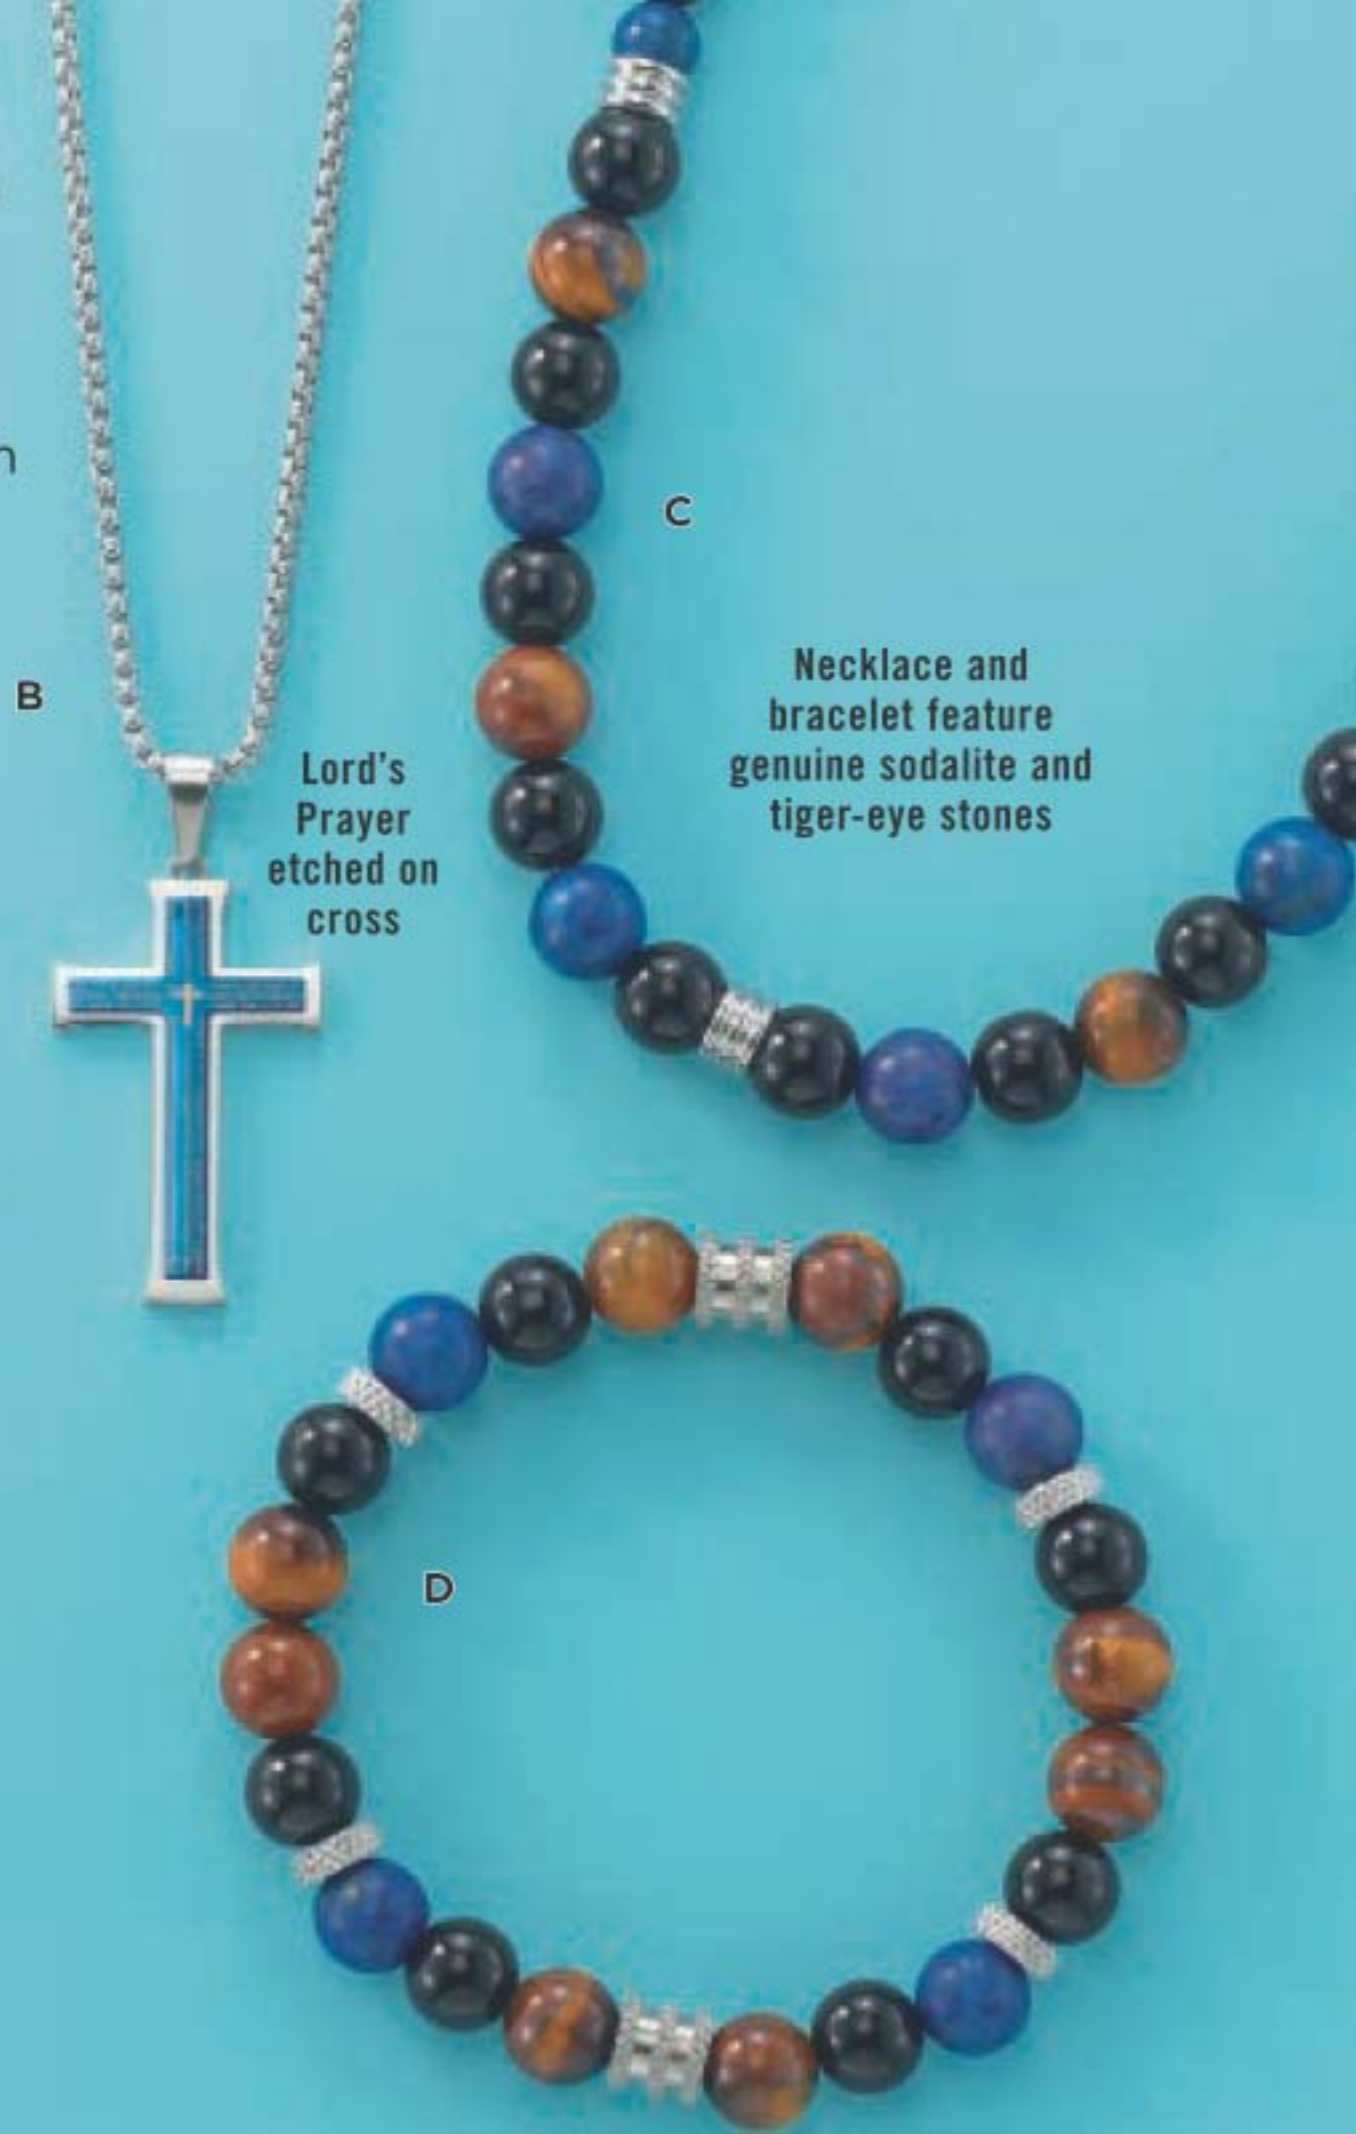

Lord's Prayer etched on cross

Necklace and bracelet feature genuine sodalite and tiger-eye stones

FATHER'S DAY IS JUNE 18TH