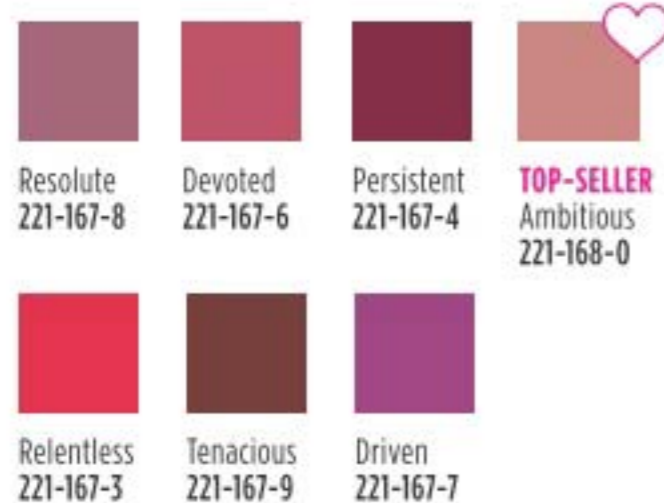

16.00 or...
LIMITED TIME OFFER
9.99

With mango seed butter, vitamin E, and jojoba and sunflower seed oil

velvety soft matte finish

Model is wearing Devoted.

Devoted

Weightless, non-drying formula that lasts for hours. **Mattitude Soft Matte Liquid Lip** Micronized pigments release vivid colour. Poppy seed oil and vitamin E nourish and smooth lips. Paraben/sulfate/phthalate-free. 4 ml
reg. 19.00
13.99