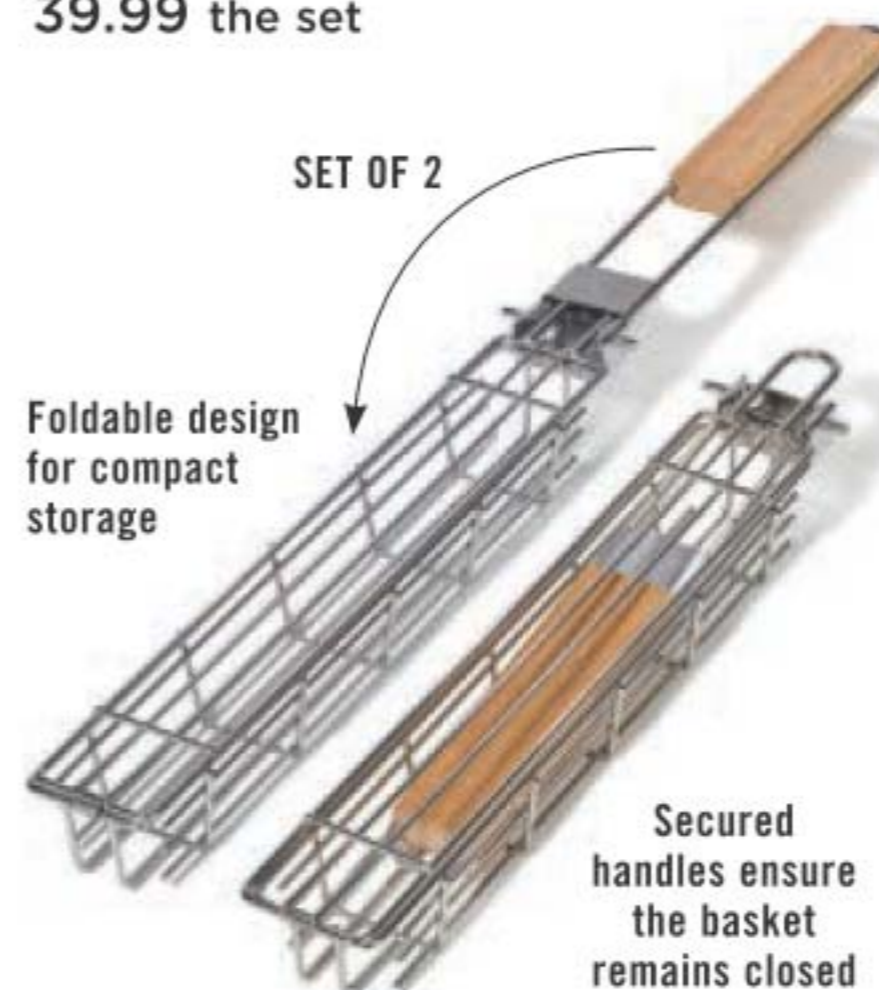

NEW

❖ **Kabob Grilling Basket - Set of 2**
Evenly cooks meat and veggies on the grill. 52 cm L (32 cm L folded) x 4.9 cm W x 4.4 cm H. Stainless steel/wood. Hand wash. **225-906-2**
39.99 the set

NEW

❖ **Garlic Mincer and Slicer**
Mincer and slicer: 19 x 3 x 7 cm; cleaning brush: 11 x 2 cm; tube garlic peeler: 4 x 13 cm. Hand wash. **225-906-4**
24.99 the set