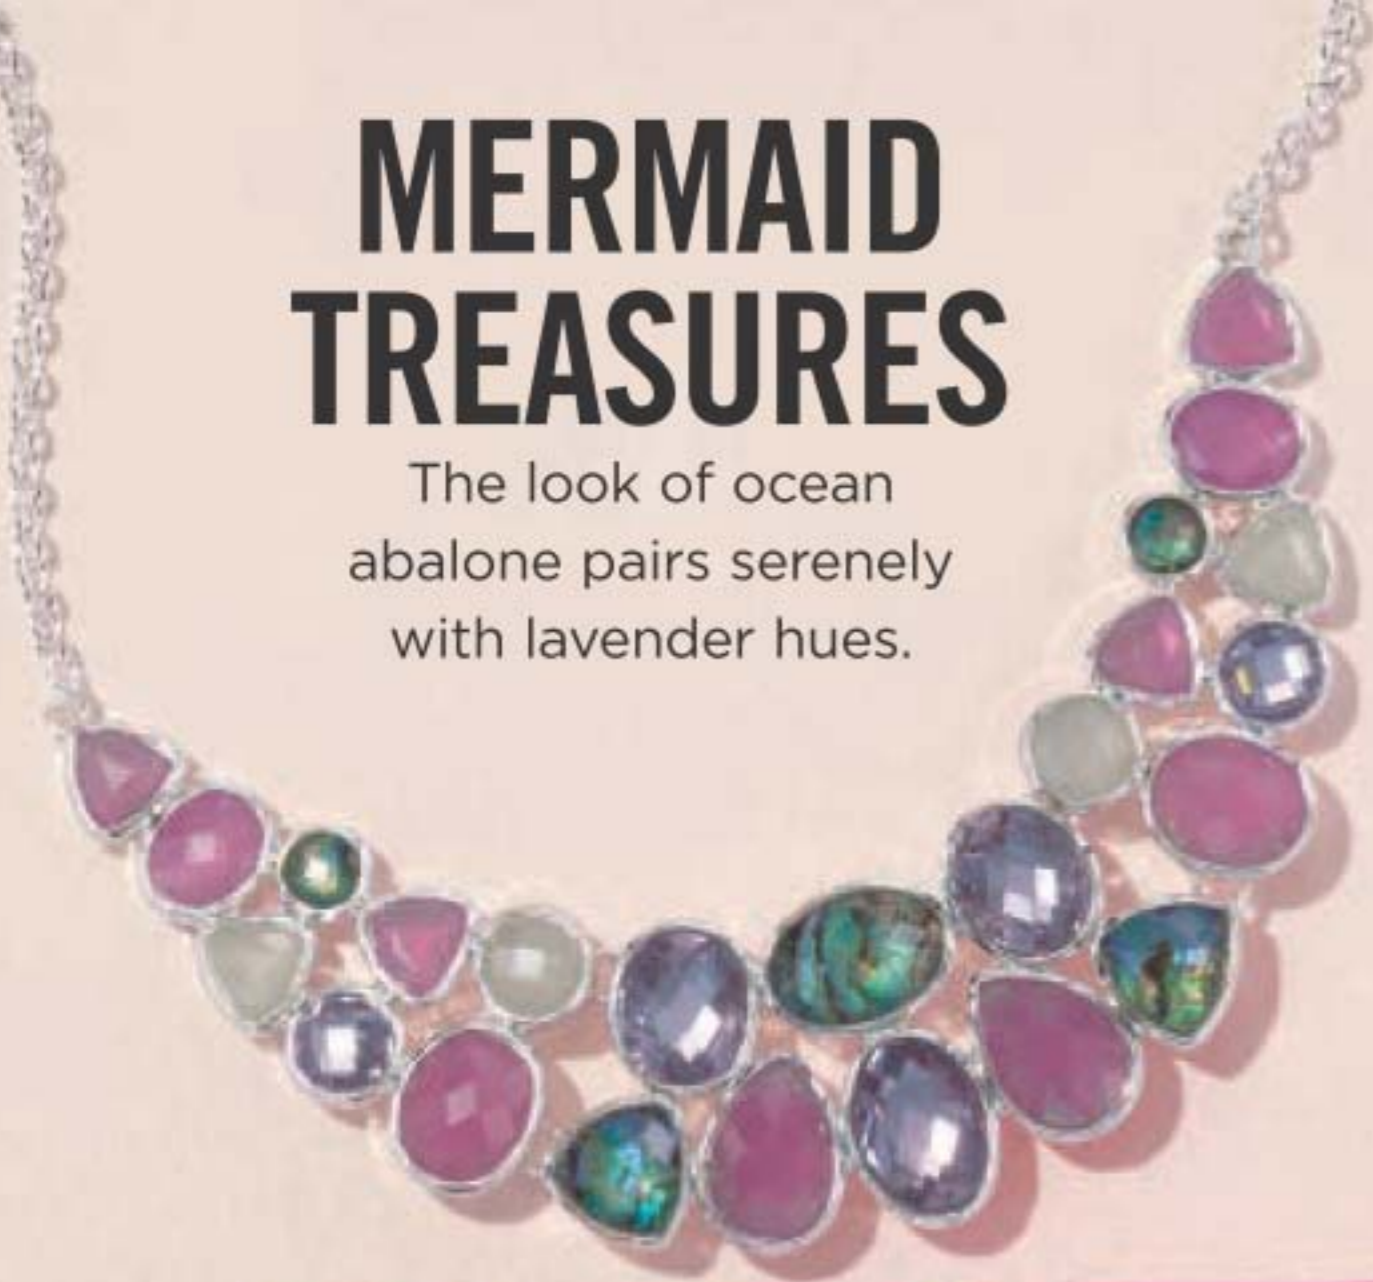

MERMAID TREASURES

The look of ocean abalone pairs serenely with lavender hues.

Ring sizer page 137