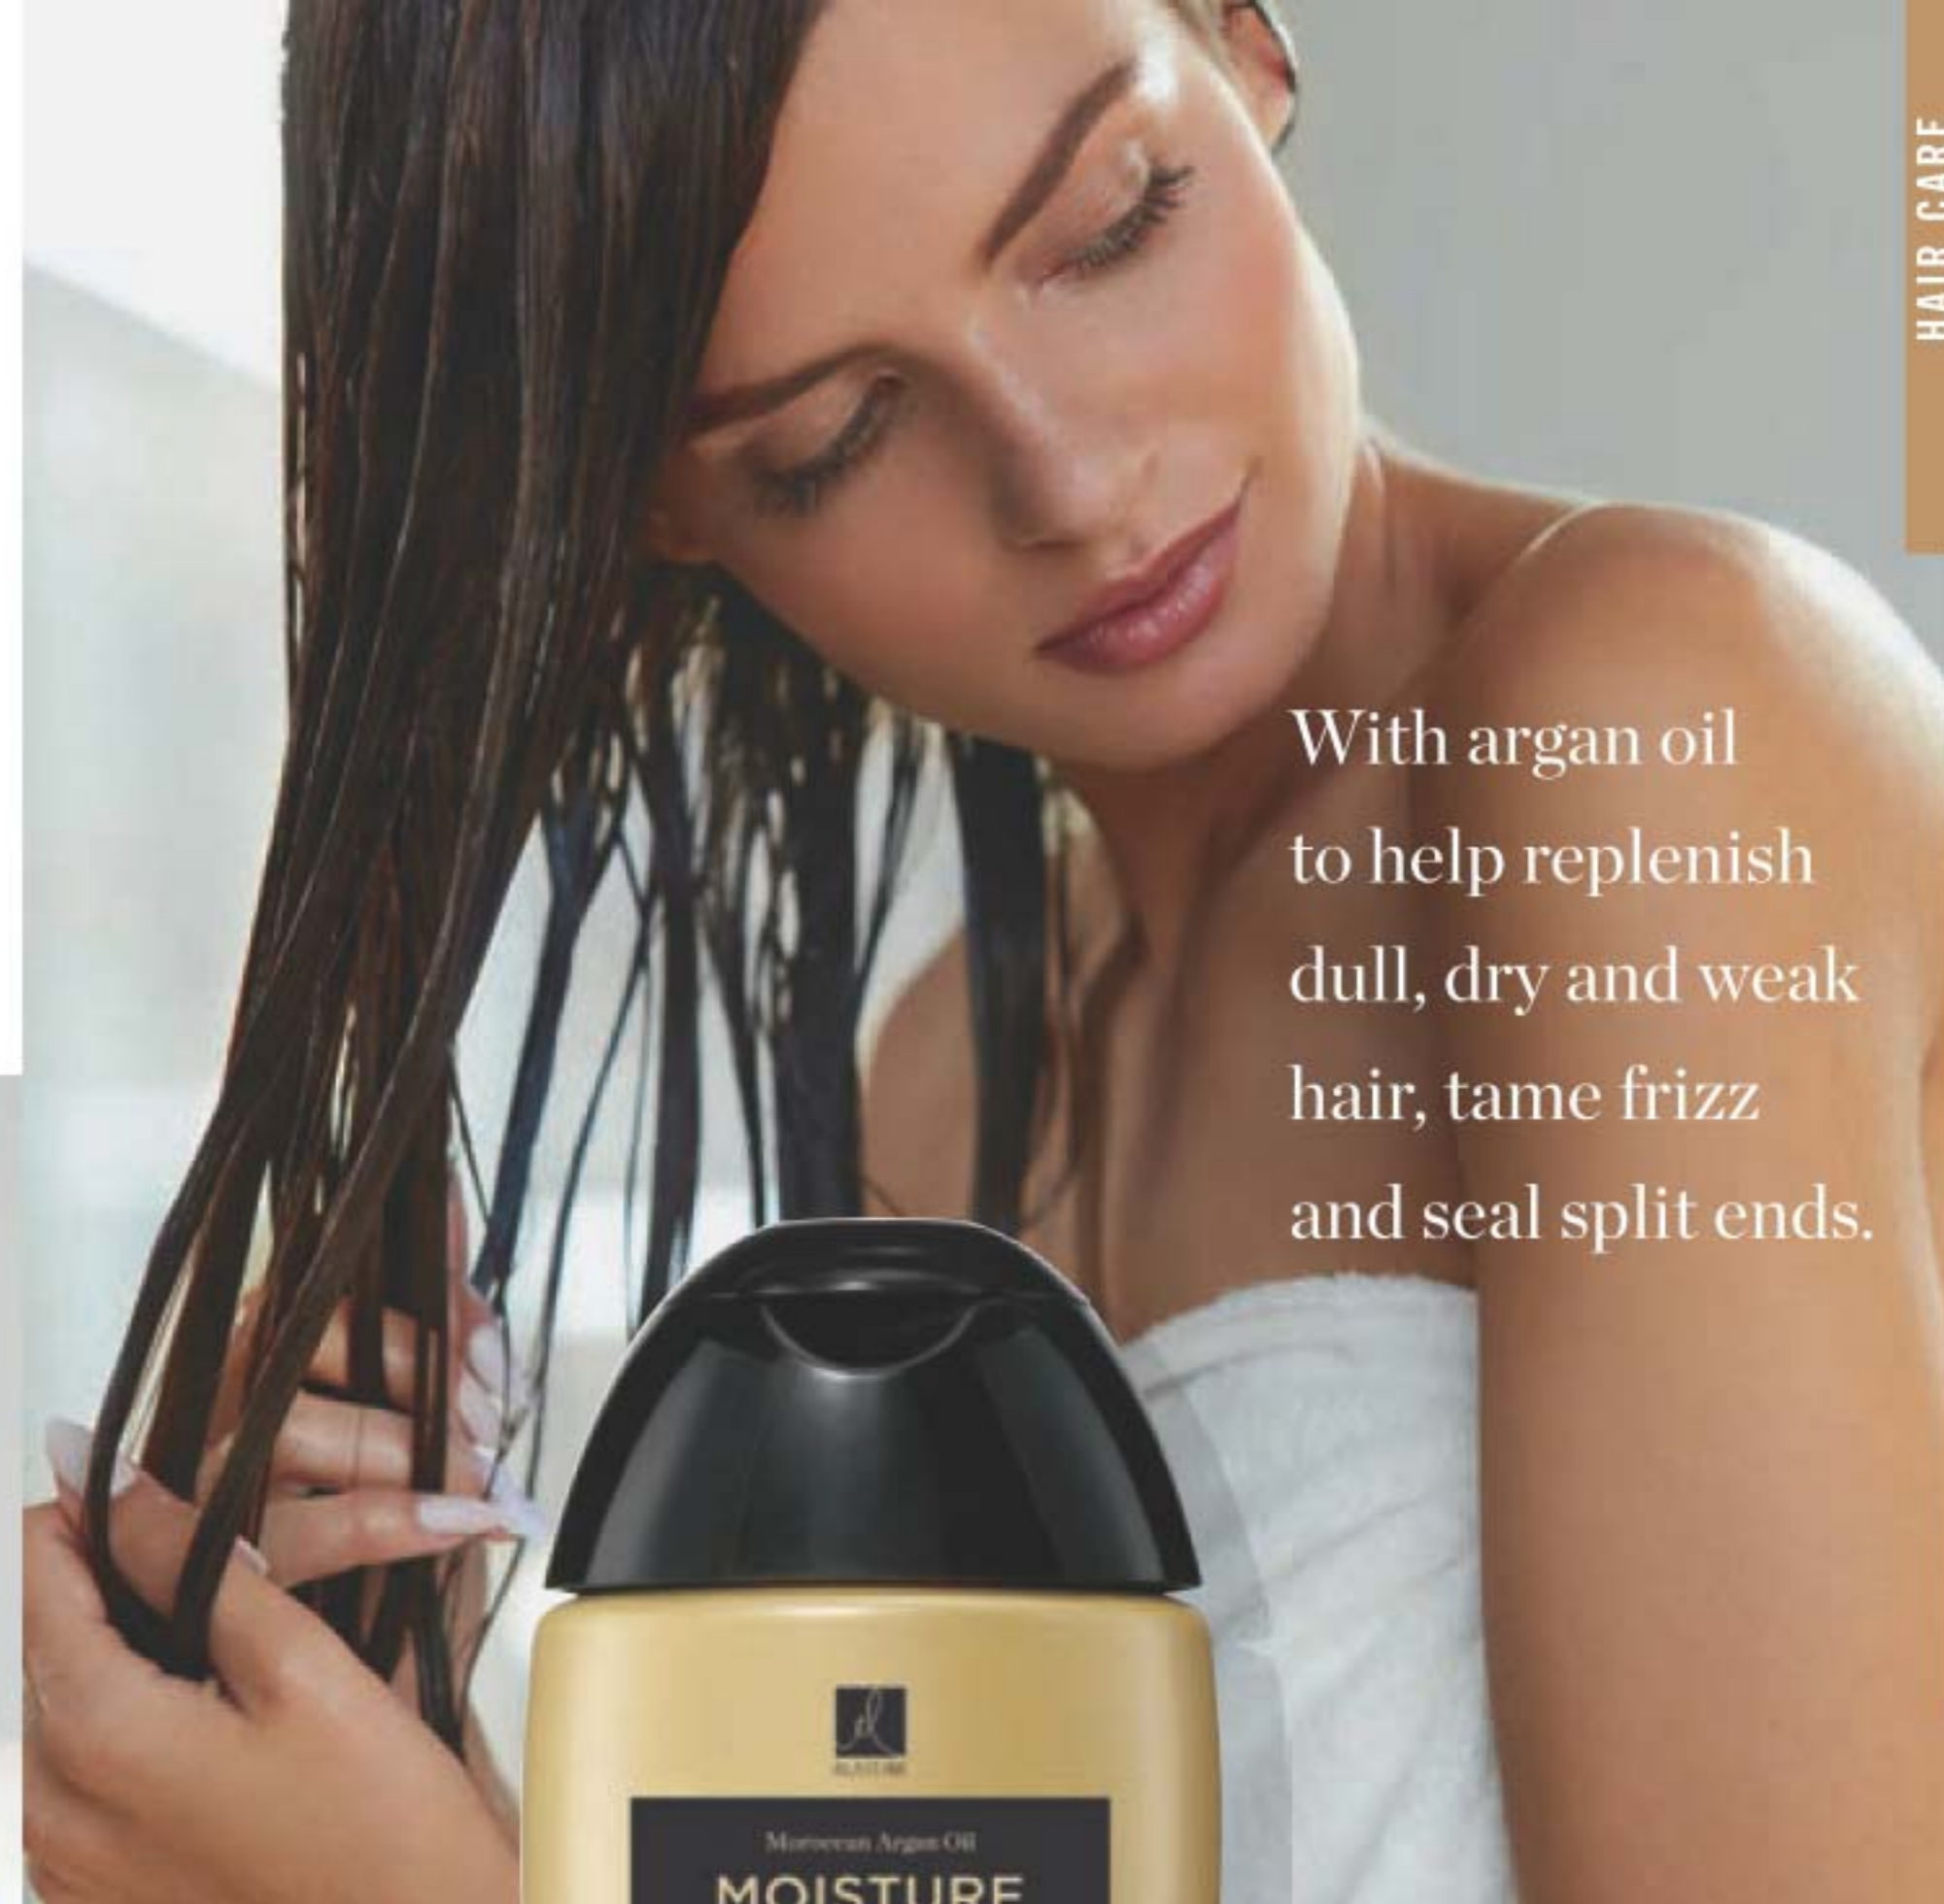

shine

With argan oil to help replenish dull, dry and weak hair, tame frizz and seal split ends.

NEW
Elastine Moisture Essentials Shine Hair Oil Serum
argan oil
Visibly strengthens and smooths strands and gives locks a lustrous shine. 75 ml **224-076-3**
reg. 12.50
9.99