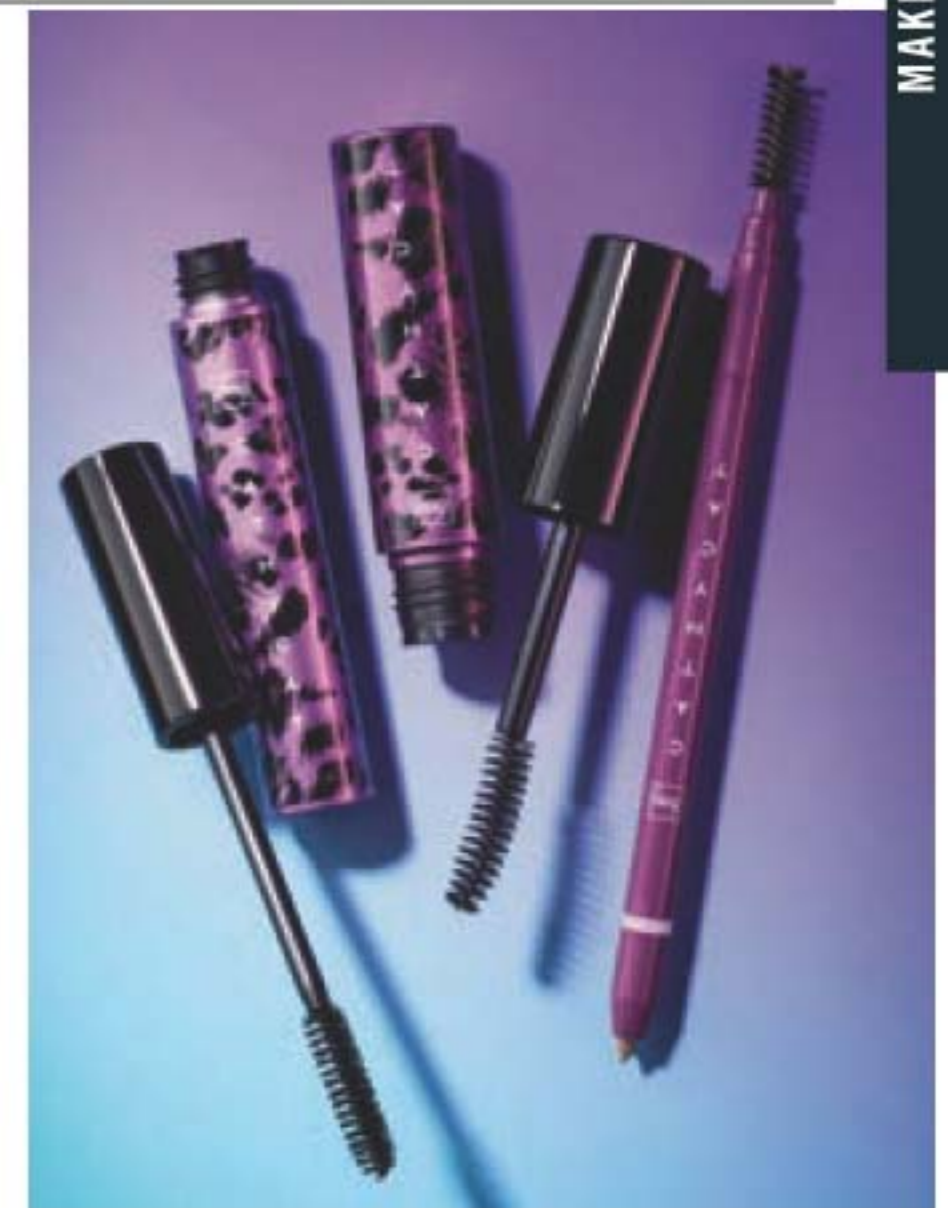

CathyCat

Create eyes that captivate. Shrouded in mystery and exuding seduction, purrfect for any occasion and ALL 9 LIVES.

- Long-wearing
- Precision, playful, but yet practical
- Makeup artistry at its finest

fmg CATHYCAT

NEW

TAKE YOUR BROW GAME TO NEW HEIGHTS!

High Arch Precision Brow Pencil

Long-wearing cream-to-powder pencil glides on smoothly, creating a well-defined look.

Waterproof formula stays in place without budging or smudging for perfectly gorgeous brows. Spoolie grooms brows to perfection. 0.5 g
reg. 21.99

17.99

Blonde 223-415-9	Light Brown 223-416-0	Ash Brown 223-416-3
Brown 223-416-1	Dark Brown 223-416-2	Black Brown 223-416-4

NEW

NO BUDGE, WATER-RESISTANT LASHES, FROM DAWN TO DUSK.

Play All Day Mascara

Long-wearing mascara coats each lash with rich pigments that will not budge or smudge for nine lives of perfect wear. Nourishing formula with a blend of conditioning coconut and argan oils and lash-supporting panthenol. Removes easily with soap and water. 8 g

Blackest Black
224-780-2
reg. 23.99
19.99

NEW

LENGTHEN, CURL & CAPTIVATE!

Curl & Flare Mascara

Long-lasting mascara applies evenly. Uniquely curved brush provides major lift, extraordinary curl and impressive length. Nourishing formula with a blend of conditioning coconut and argan oils and lash-supporting panthenol. 8 g

Blackest Black
224-774-1
reg. 23.99
19.99