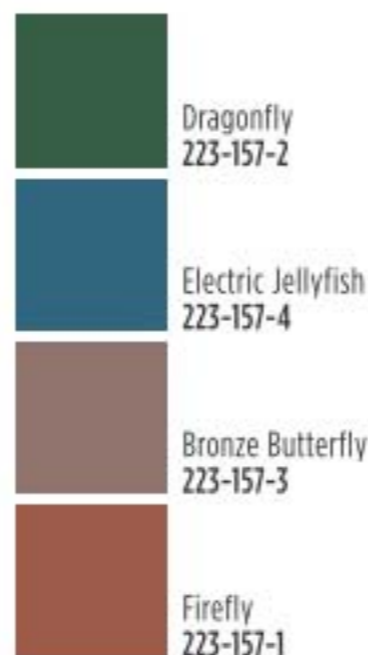

Vixen 223-183-6 Maven 223-183-2 Mistress 223-183-0 Minx 223-183-3

Darling 223-181-9 Muse 223-181-8

Matte (M),
Satin (SA),
Shimmer (S)

Dragonfly

fmg Glimmer Longwear Gel Eyeshadow
Long-wearing, creamy weightless formula with delicate pearls that capture and reflect light. Seamless, buildable coverage, never looks heavy or cakey. Crease/smudge-proof. Fade-resistant. 6 g reg. 18.00
14.99