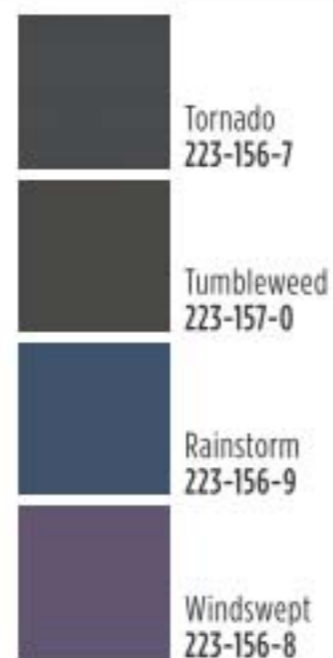

Tornado 223-156-7
Tumbleweed 223-157-0
Rainstorm 223-156-9
Windswept 223-156-8

EYELINERS

Glimmer up!

Easy-to-apply eyeliners with a creamy, soft feel.

DIAMONDS

Olive 223-258-2 Sterling 223-258-3 Black Ice 223-258-0