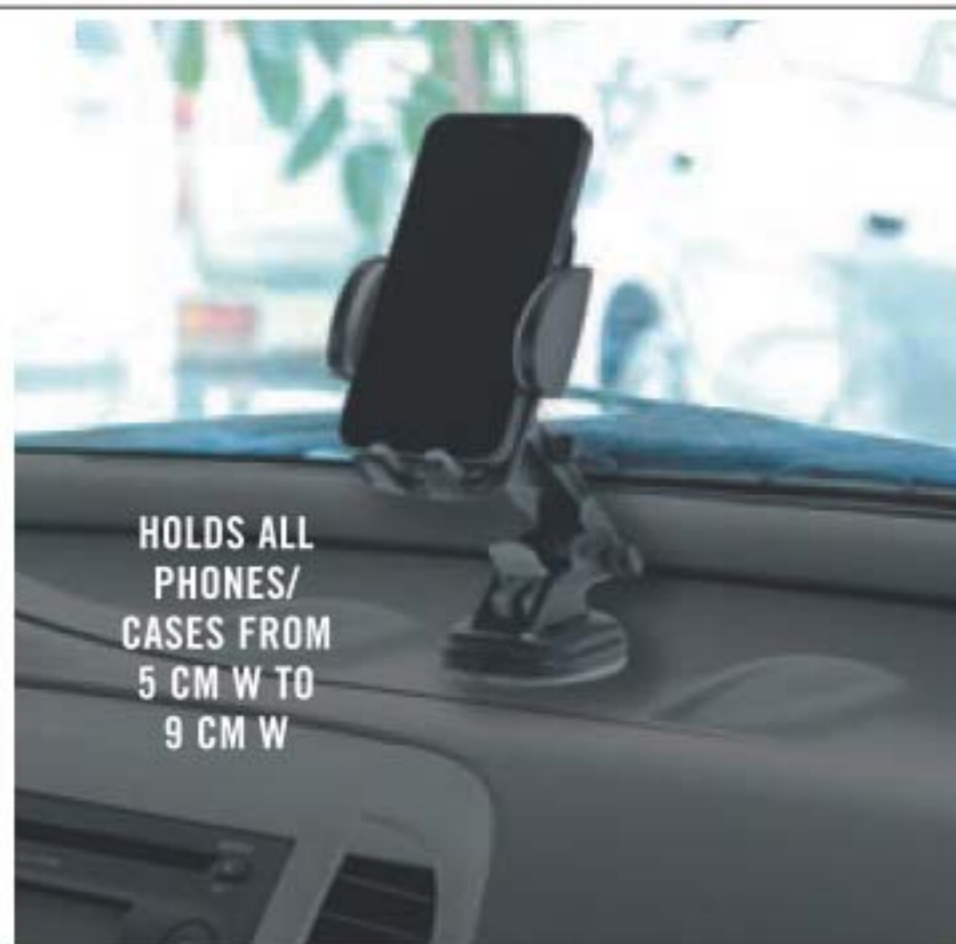

HOLDS ALL
PHONES/
CASES FROM
5 CM W TO
9 CM W