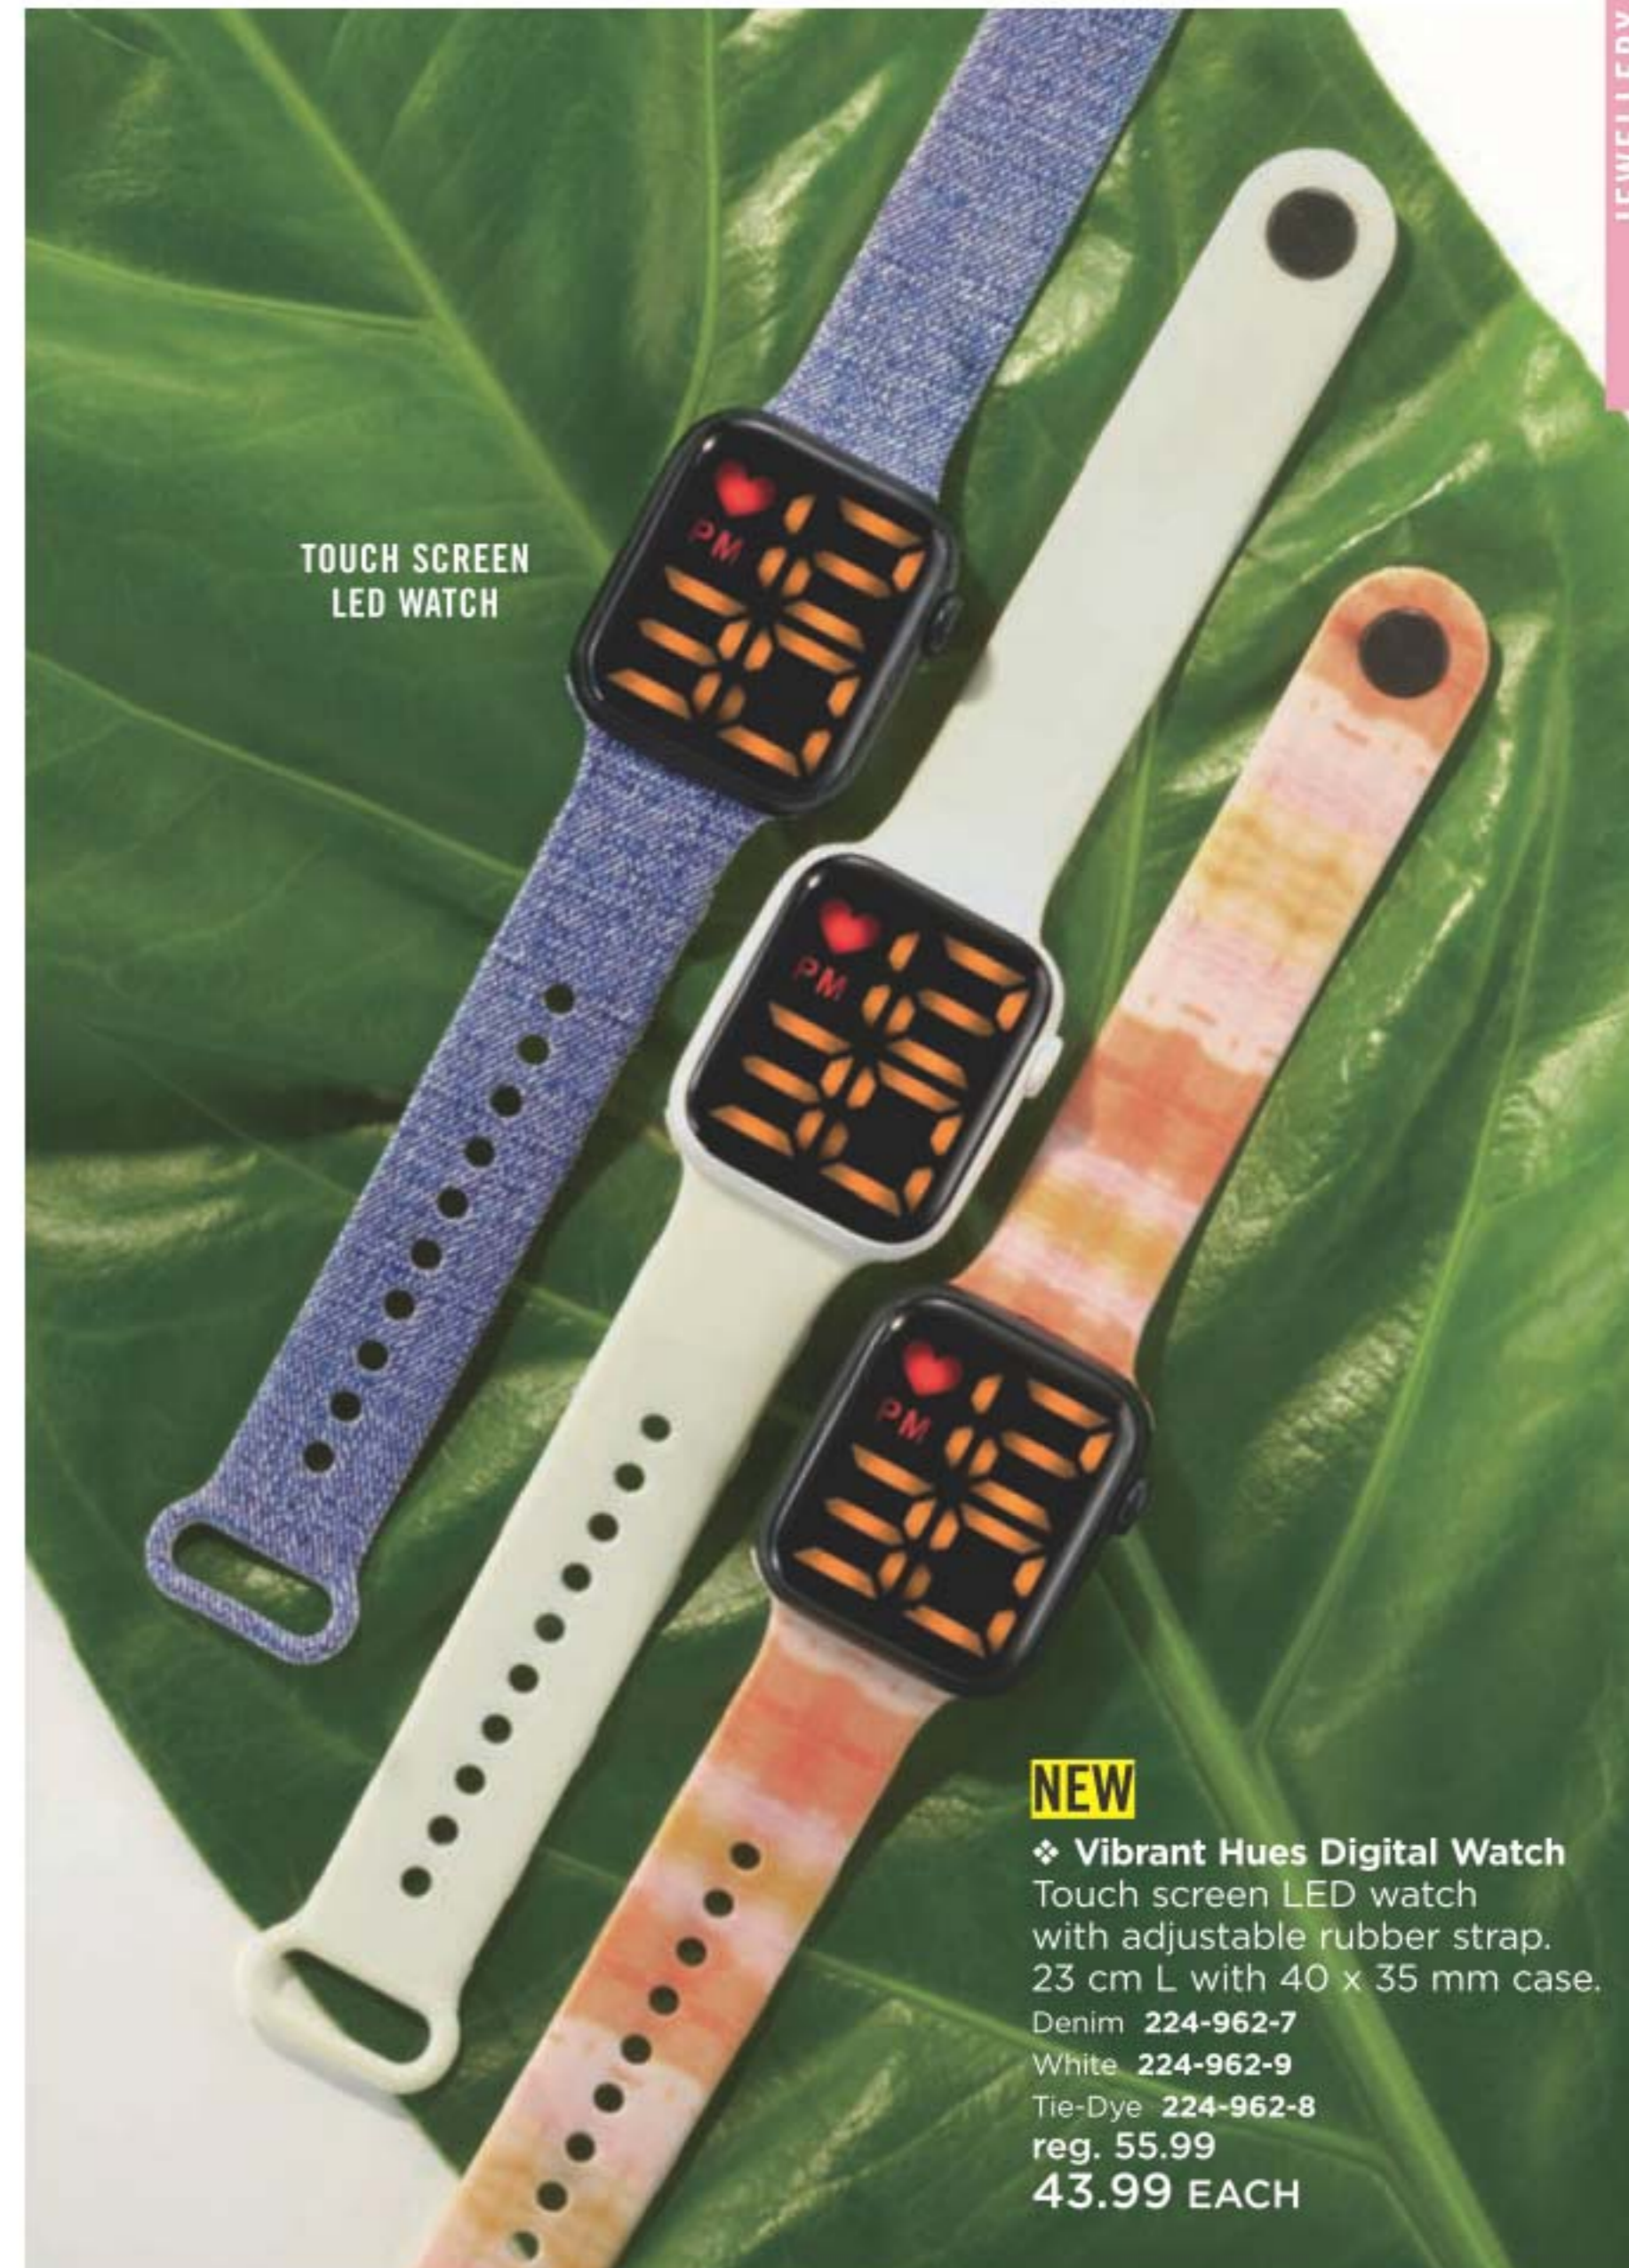

reg. 18.99
14.99 EACH SET

B. Huggie Hoop Earrings
Pierced, 1 cm diam.

White 224-944-7
Coral-coloured 224-944-9
Turquoise-coloured 224-944-8

reg. 18.99
14.99 EACH PAIR

TOUCH SCREEN LED WATCH

NEW

❖ **Vibrant Hues Digital Watch**
Touch screen LED watch with adjustable rubber strap. 23 cm L with 40 x 35 mm case.
Denim **224-962-7**
White **224-962-9**
Tie-Dye **224-962-8**
reg. 55.99
43.99 EACH