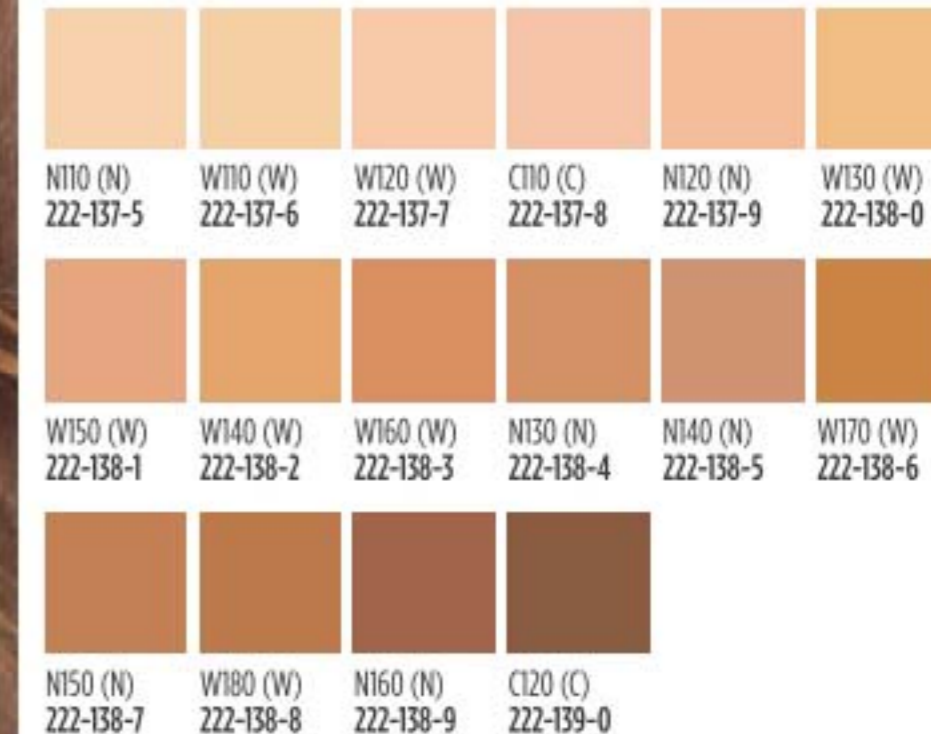

Complexion Compact Powder Foundation

Luxuriously soft weightless formula with a long-lasting matte finish. Buildable medium-to-full coverage. Amino-acid coated pigments control shine and visibly smooth skin for perfected, all-day wear. With vegan collagen, lavender oil, artichoke and chamomile extracts. Mirror compact and sponge for seamless touch-ups. 9.5 g reg. 52.00

LIMITED
TIME OFFER
20.00

N120 (N)