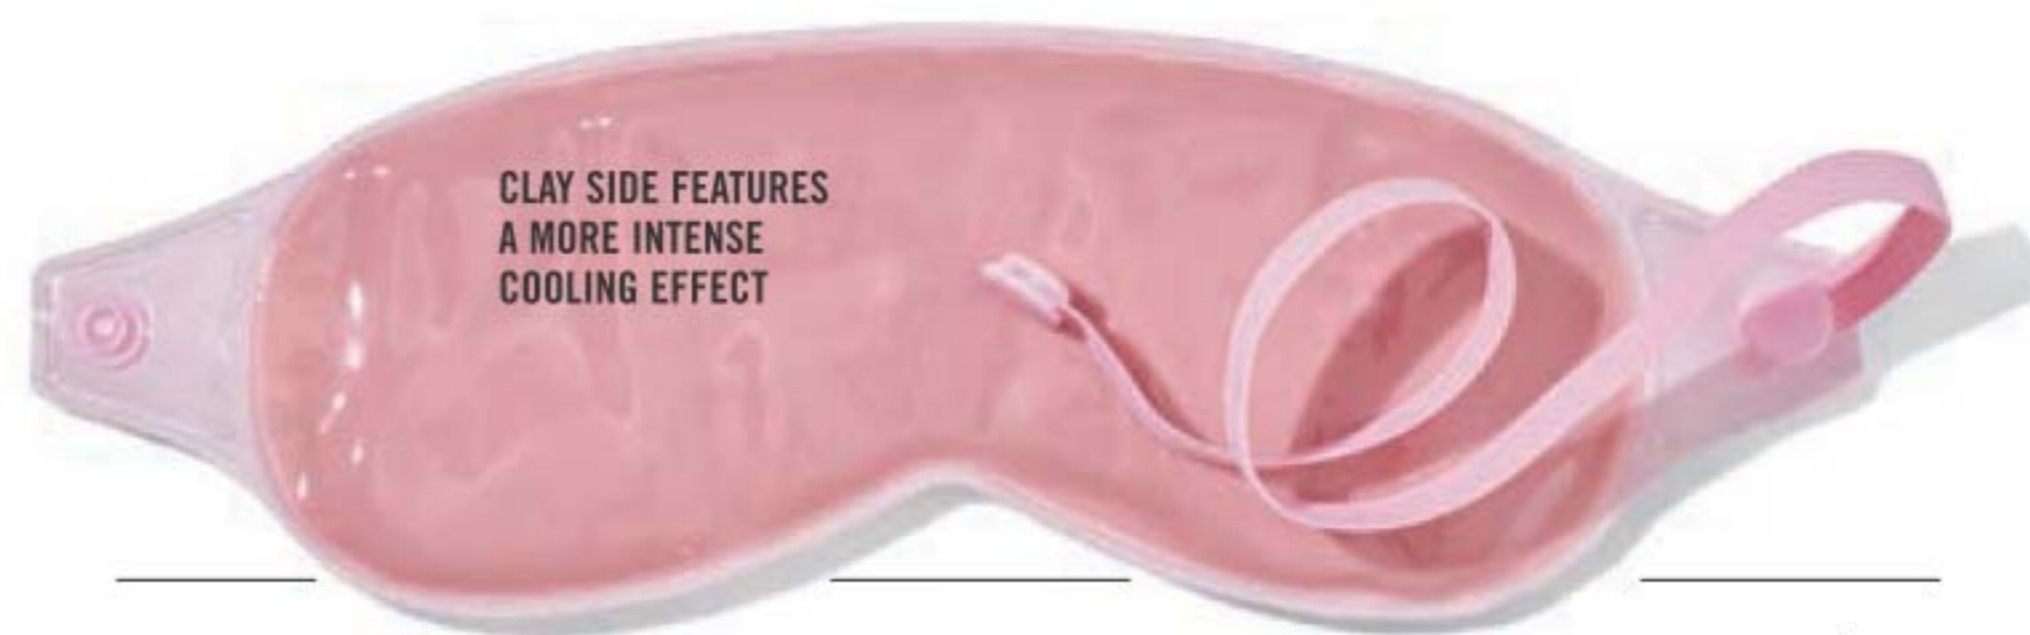

reg. 18.00

14.99

LIMITED QUANTITIES

PLUSH SIDE PROVIDES A MILD COOLING EFFECT

CLAY SIDE FEATURES A MORE INTENSE COOLING EFFECT

GIVING BACK IS ALWAYS IN STYLE

**SHOP FOR THE CAUSE
10% CONTRIBUTION**

AVON WILL DONATE 10% of the sale price from these breast cancer fundraising products to the Avon Foundation for Women, Canada to support the cause. Learn more at avongivesback.ca