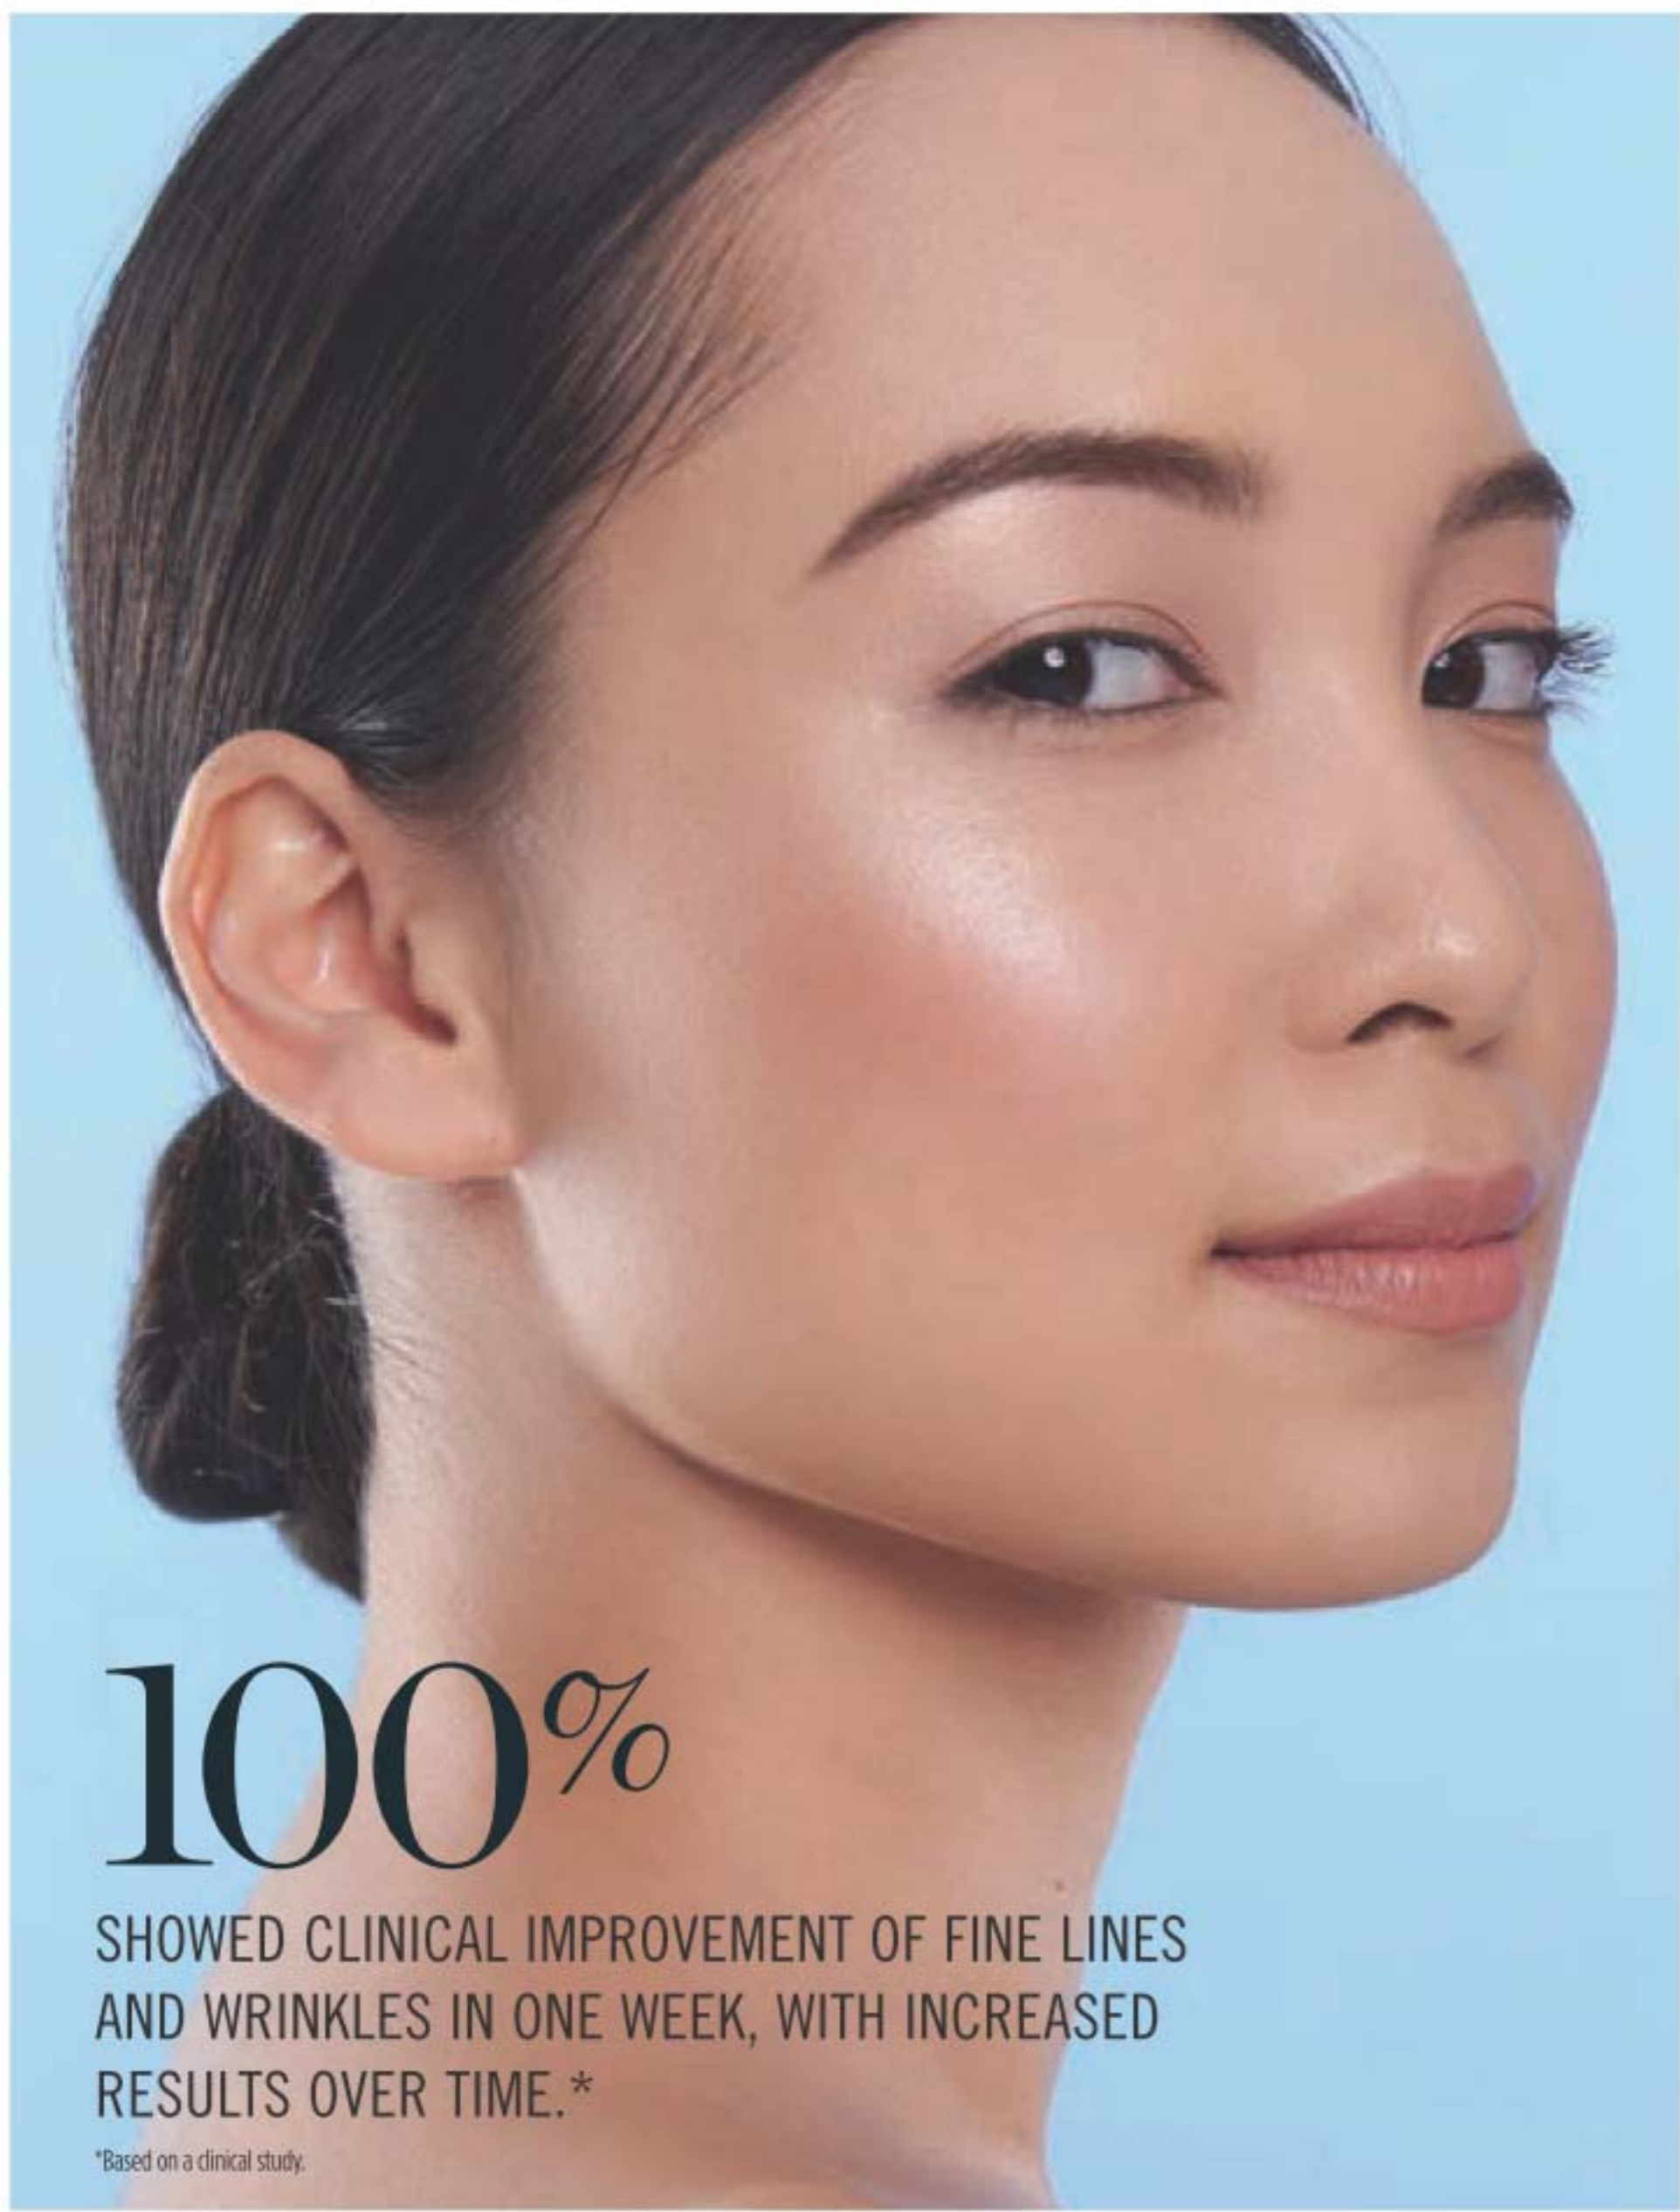

12.99

100%

SHOWED CLINICAL IMPROVEMENT OF FINE LINES AND WRINKLES IN ONE WEEK, WITH INCREASED RESULTS OVER TIME.*

*Based on a clinical study.

SEE DRAMATIC RESULTS WITH OUR **HIGHEST DOSE OF RETINOL (1%)**, THE #1 WRINKLE-FIGHTING INGREDIENT RECOMMENDED BY DERMATOLOGISTS