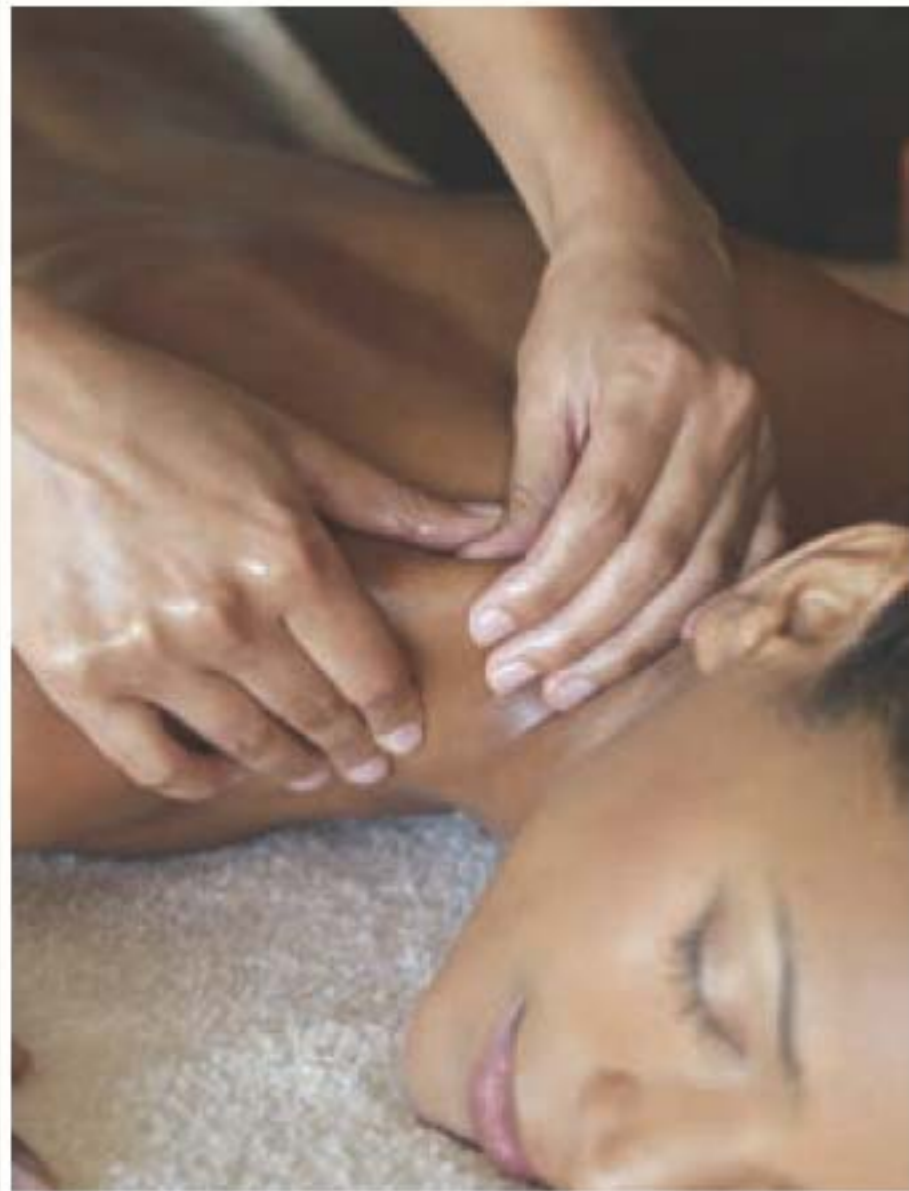

Fresh Lavender
(made with lavender oil)
224-070-0

Citrus Zest
(made with pure citrus oil)
224-368-2

Soothing *relaxation* 100% PURE

contains soothing lavender oil and vitamin E

❖ **Avon Pure Lavender Massage Oil with Vitamin E**