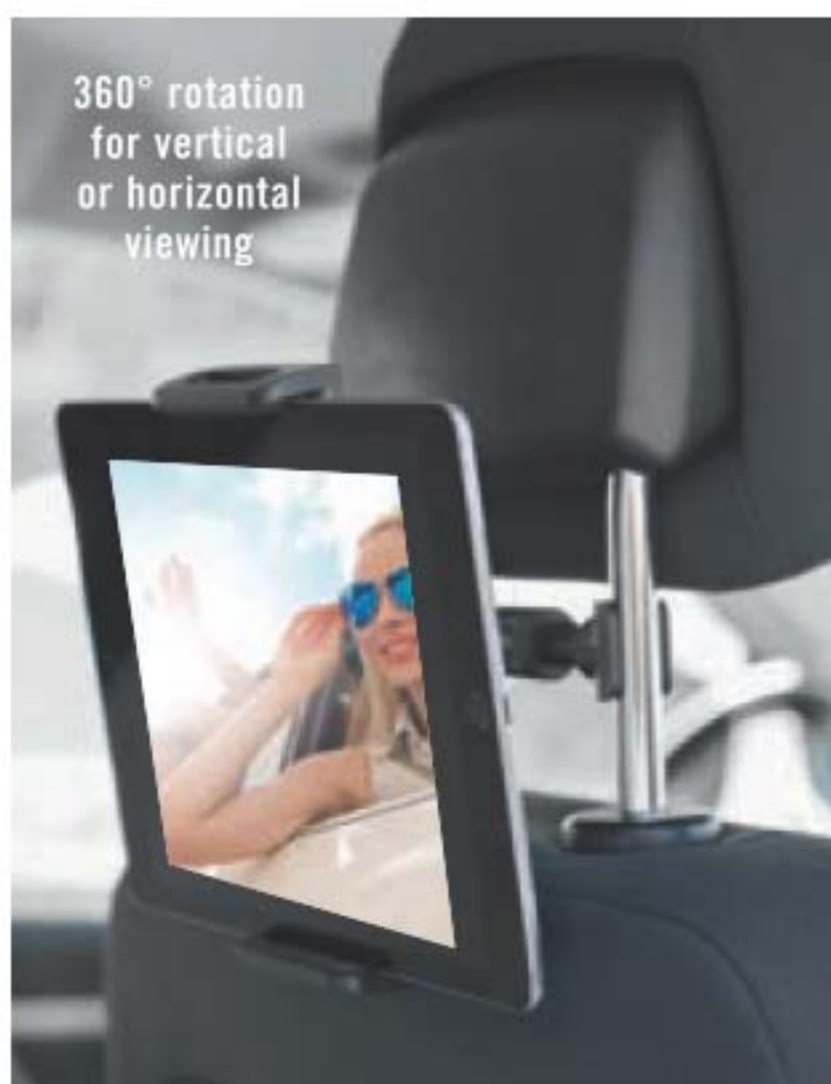

NEW

❖ **Tablet Headrest Mount**

Fits most tablets, up to 16 cm in width. 18 x 11 x 7 cm. Metal/polypropylene/EVA. 225-975-3

19.99

spring rod extends to fit headrests from 14-18 cm