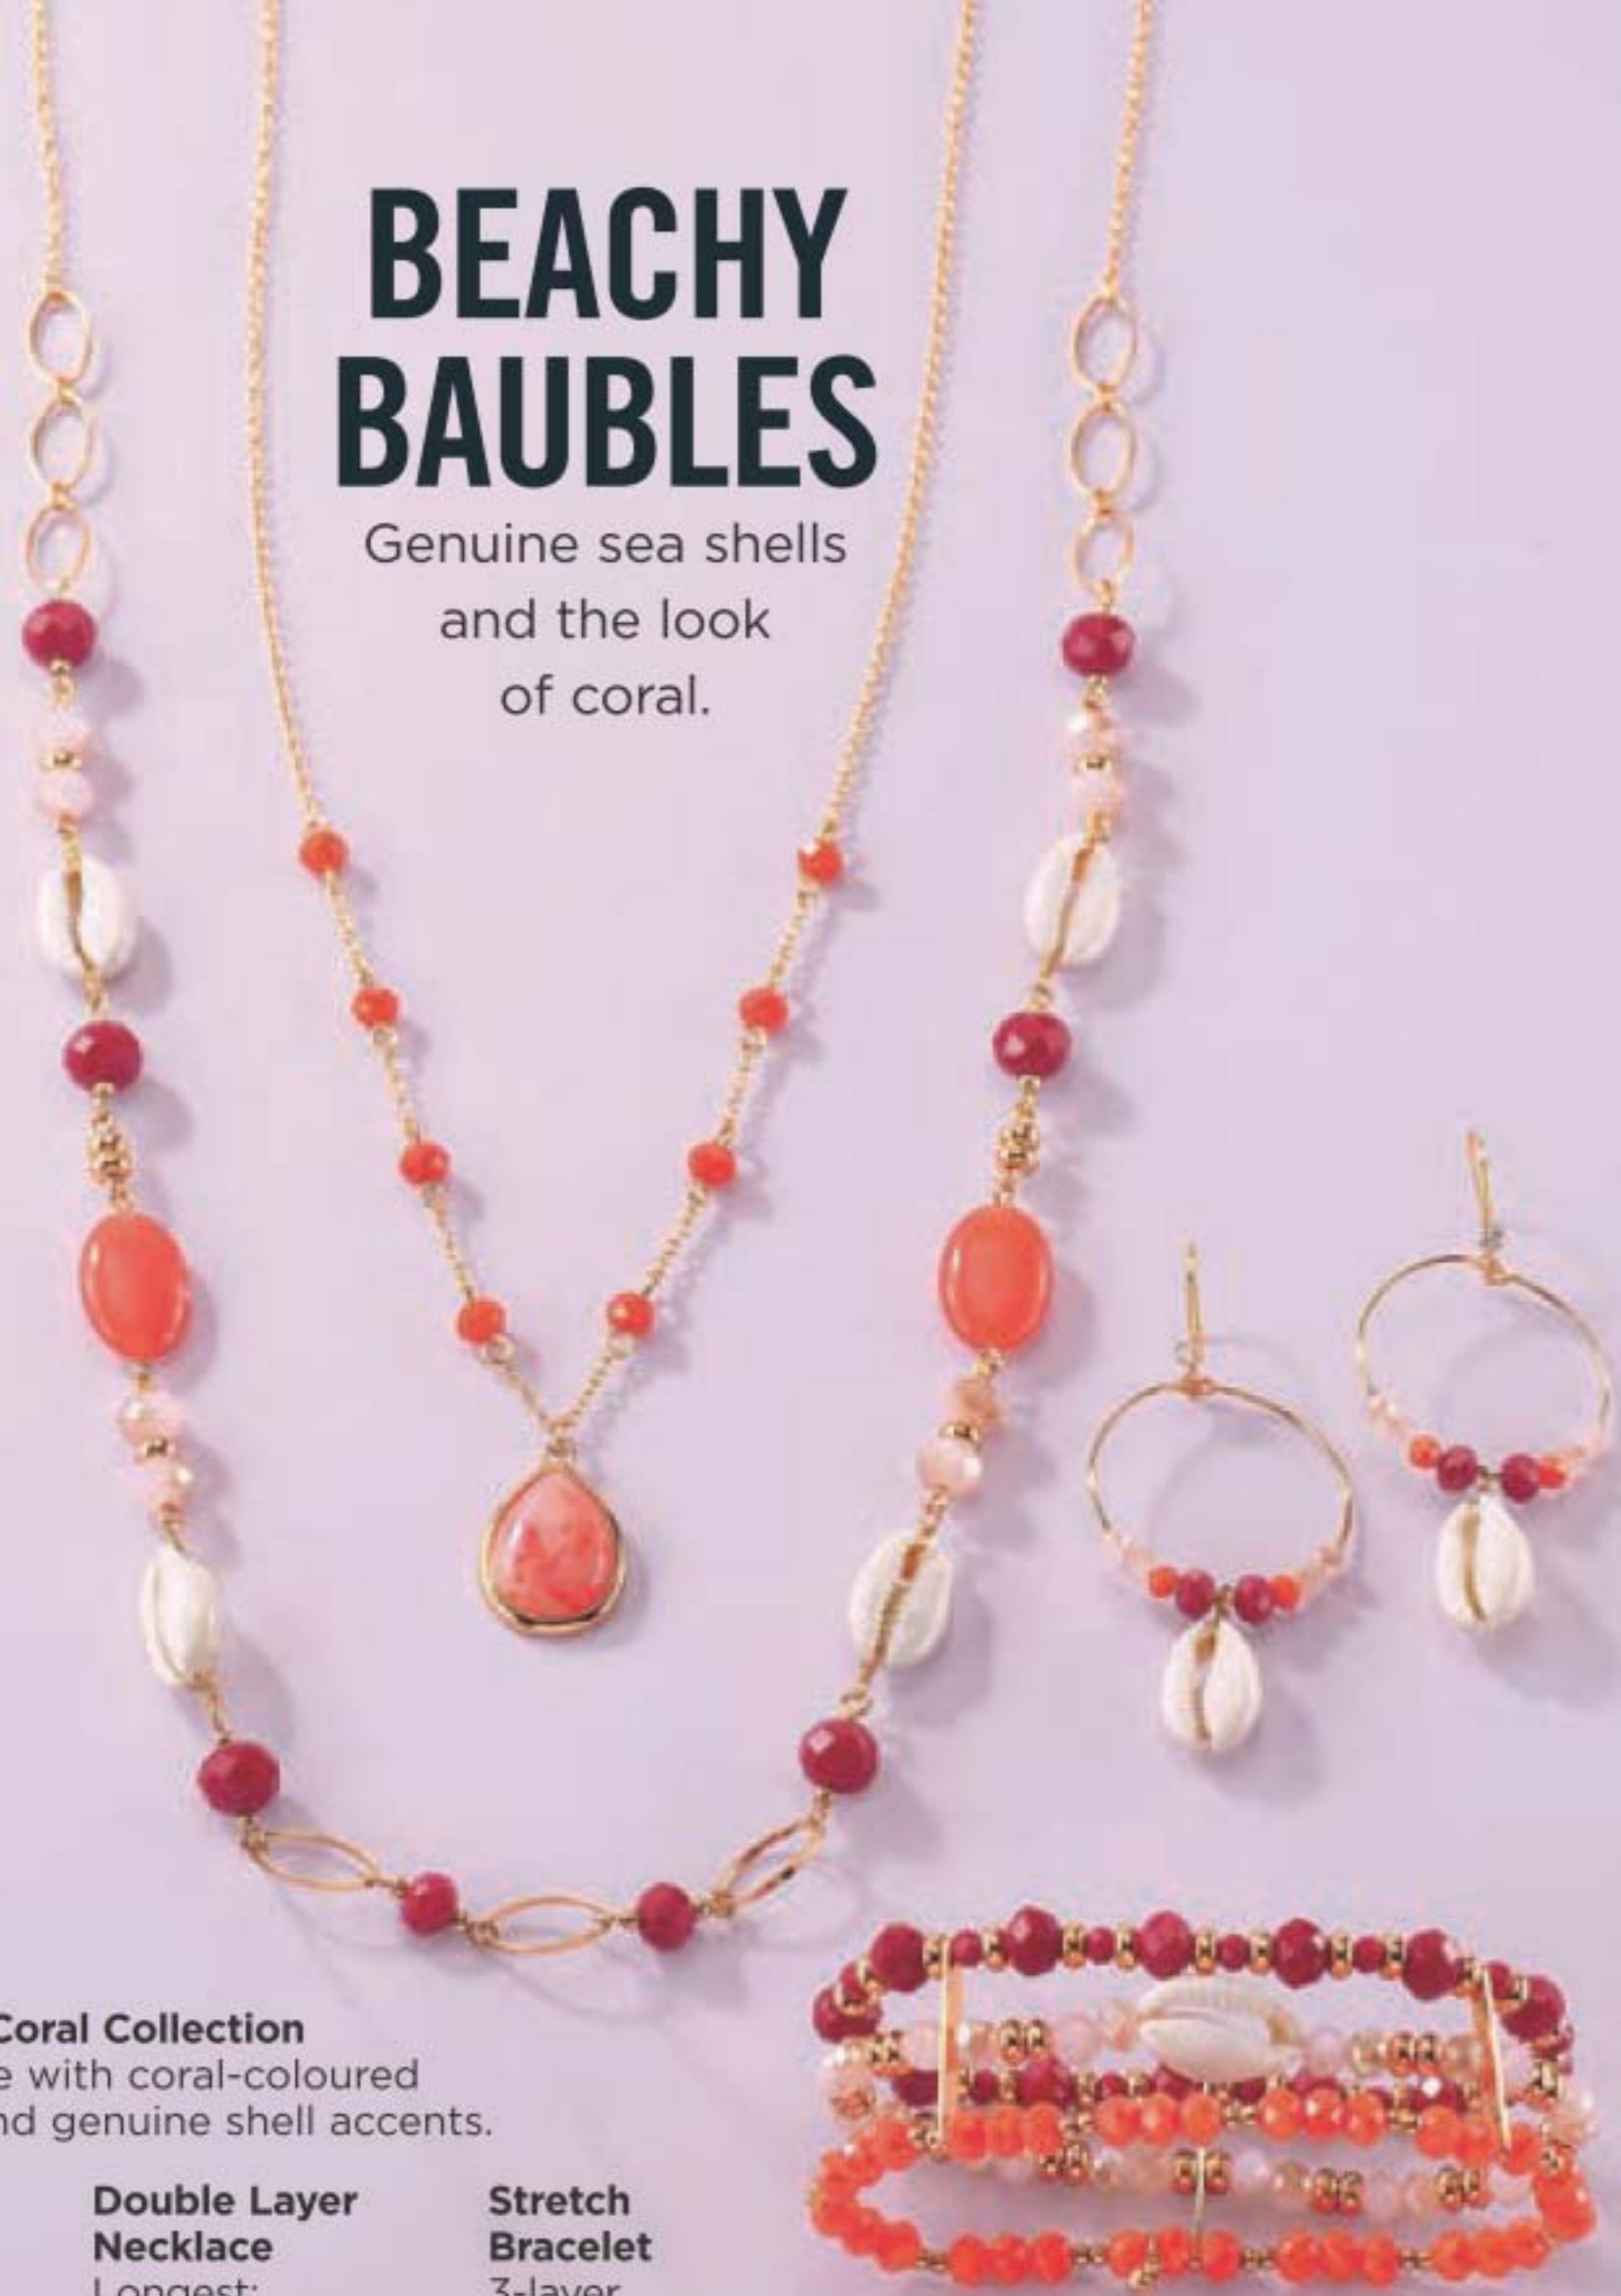

BEACHY BAUBLES

Genuine sea shells and the look of coral.