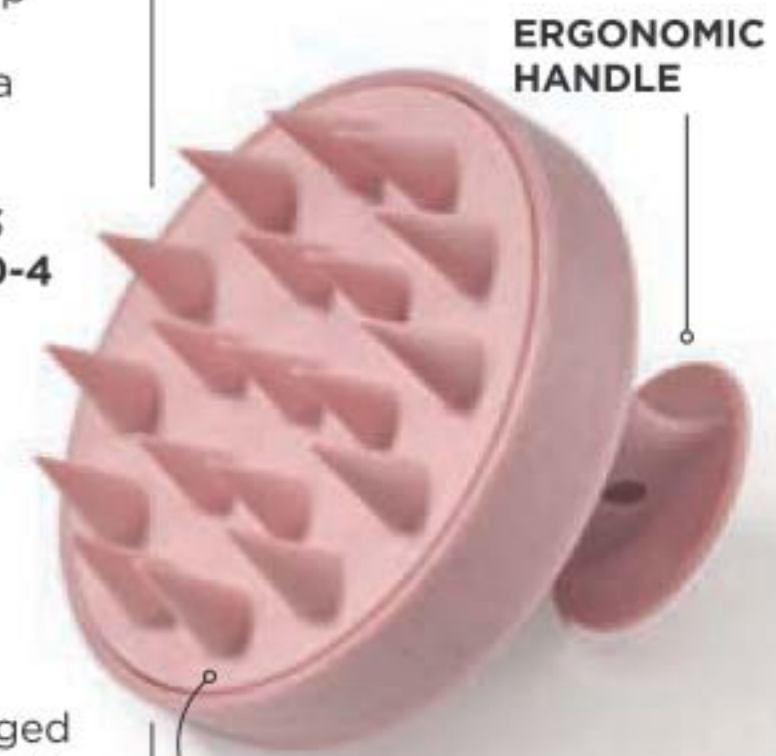

ERGONOMIC HANDLE
FLEXIBLE NUBS PROVIDE A STIMULATING SCALP MASSAGE

Sleeping beauty

Minimize frizz and split ends with our luxurious satin pillowcase.

Good Hair Day Satin Pillowcase

White. Helps keep a longer-lasting blowout. Fits a standard size pillow. Polyester. 51 x 66 cm. Machine wash, line dry.