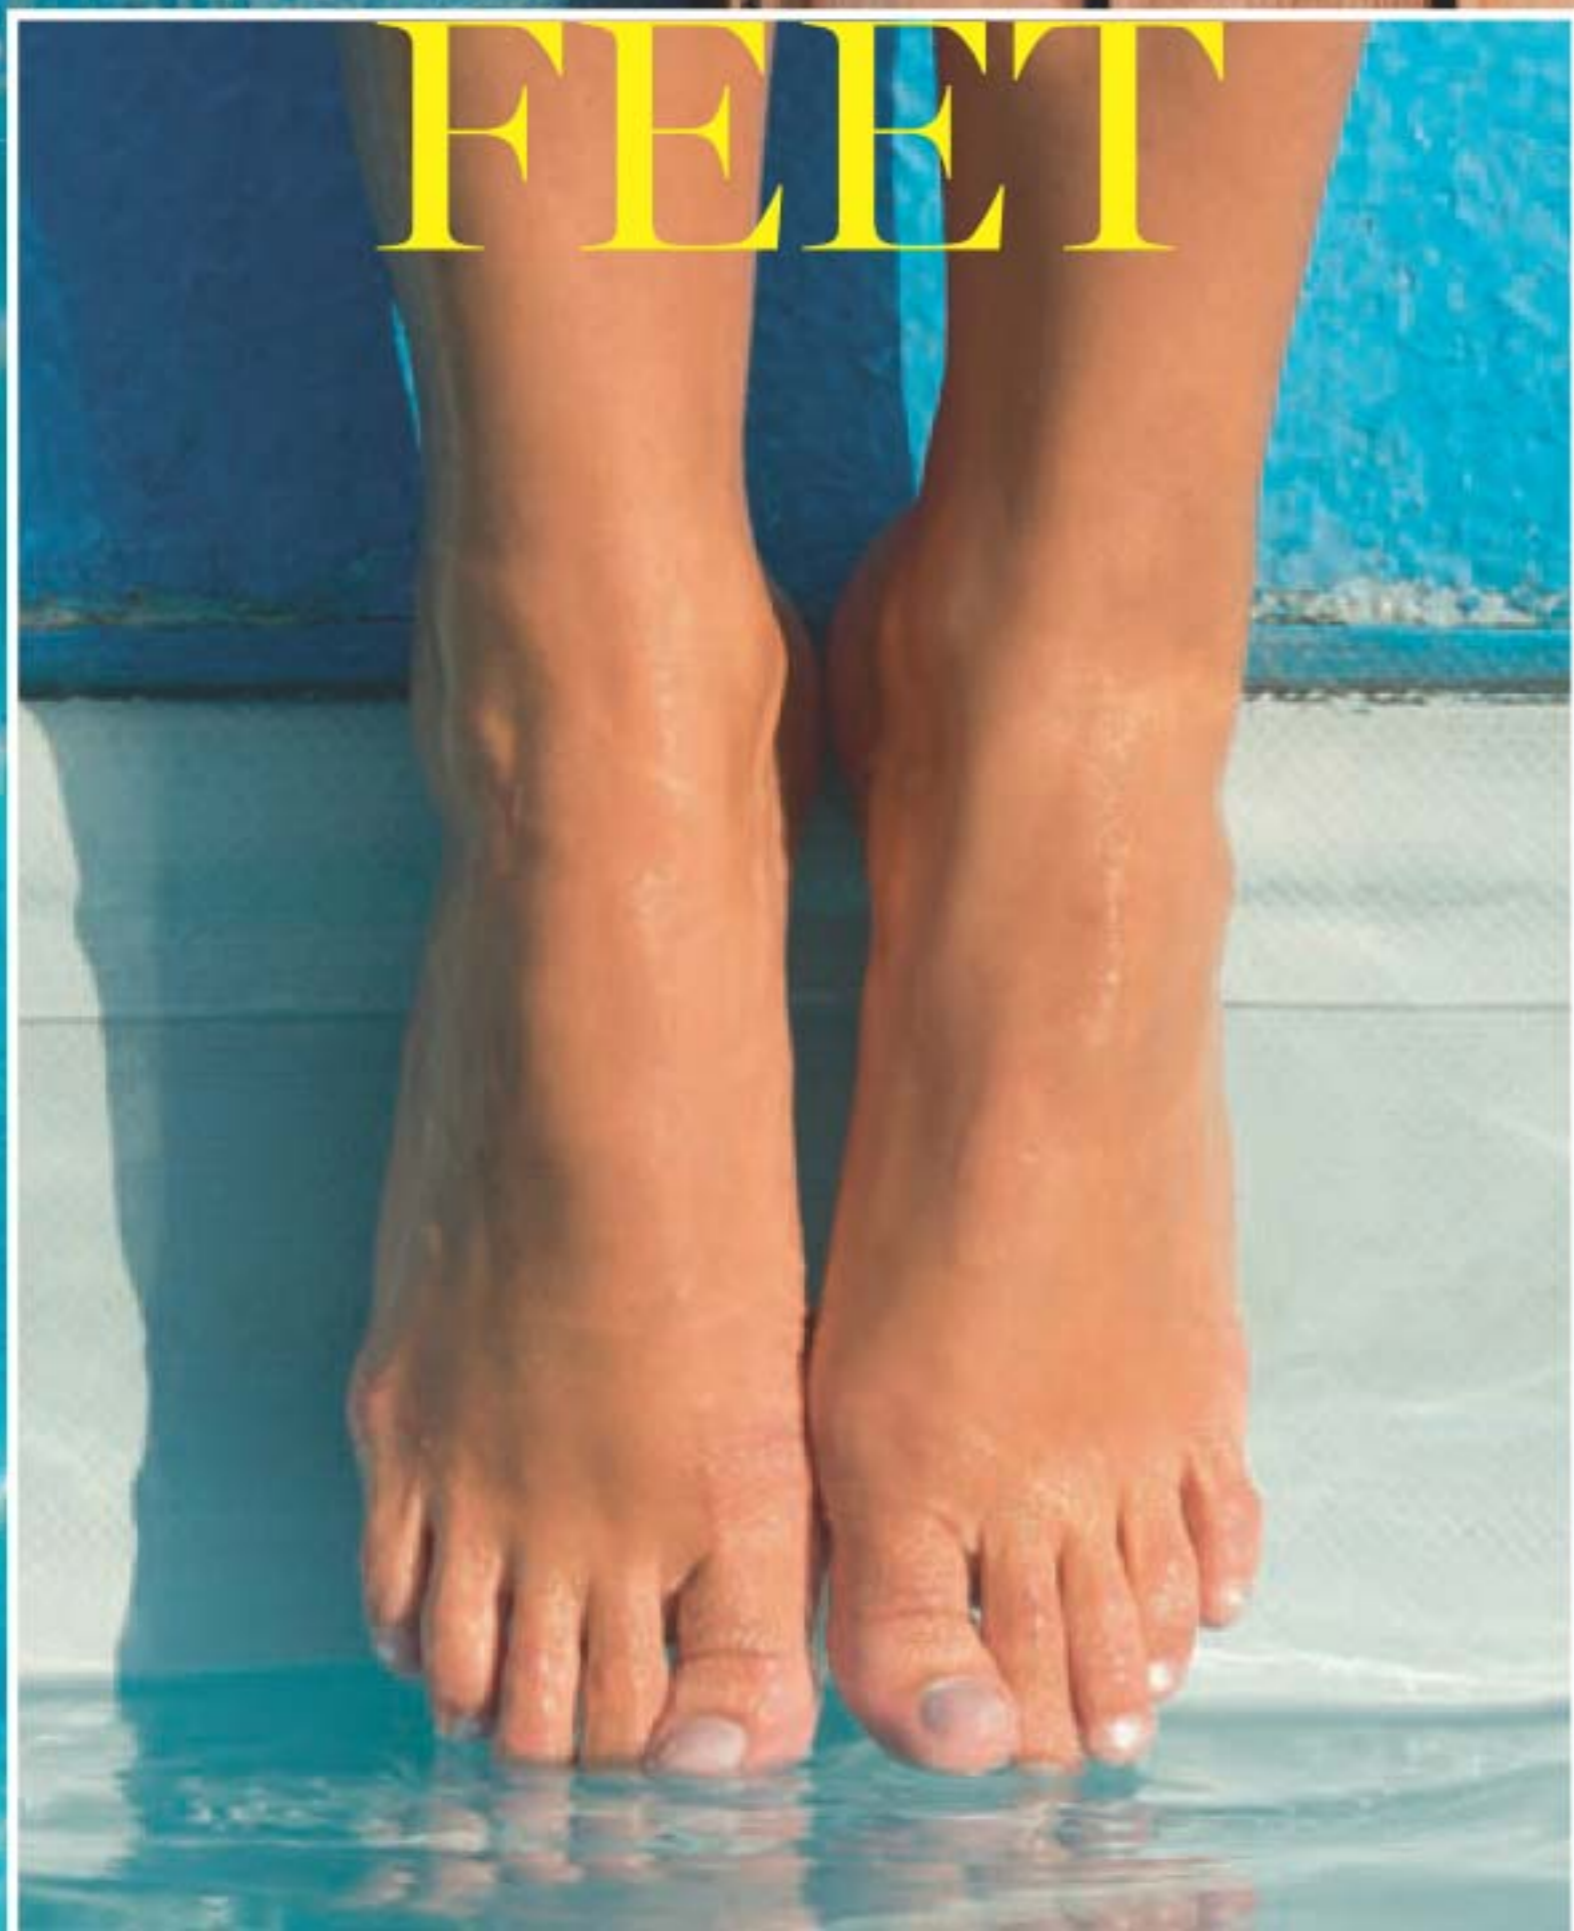

Moisturize, soften and smooth your soles for happy, healthy feet all summer long!

FLAUNT YOUR FEET