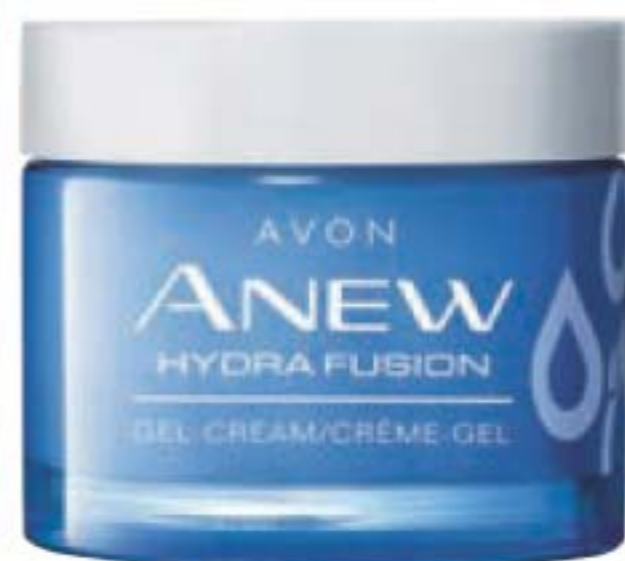

lasting hydration

With hyaluronic acid and raspberry antioxidant, keeps skin looking refreshed and glowing!

Cleansing Micellar Water
With panthenol and vitamin E. Gently yet effectively lifts dirt, oil and makeup while boosting hydration. No need to rinse off!
300 ml **220-388-3**
reg. 20.00
12.99

1.5% Hyaluronic Acid Serum
With our highest concentration of hyaluronic acid. Penetrates surface layers for bounce-back skin and visibly plumps skin with 2X more moisture. 30 ml
222-488-8
reg. 62.00
34.99

This gel cream has a weightless feel!

Gel Cream
The water-like gel absorbs instantly making skin appear smoother, refreshed and plumped with hydration.
50 g **220-387-9**
reg. 48.00
26.99