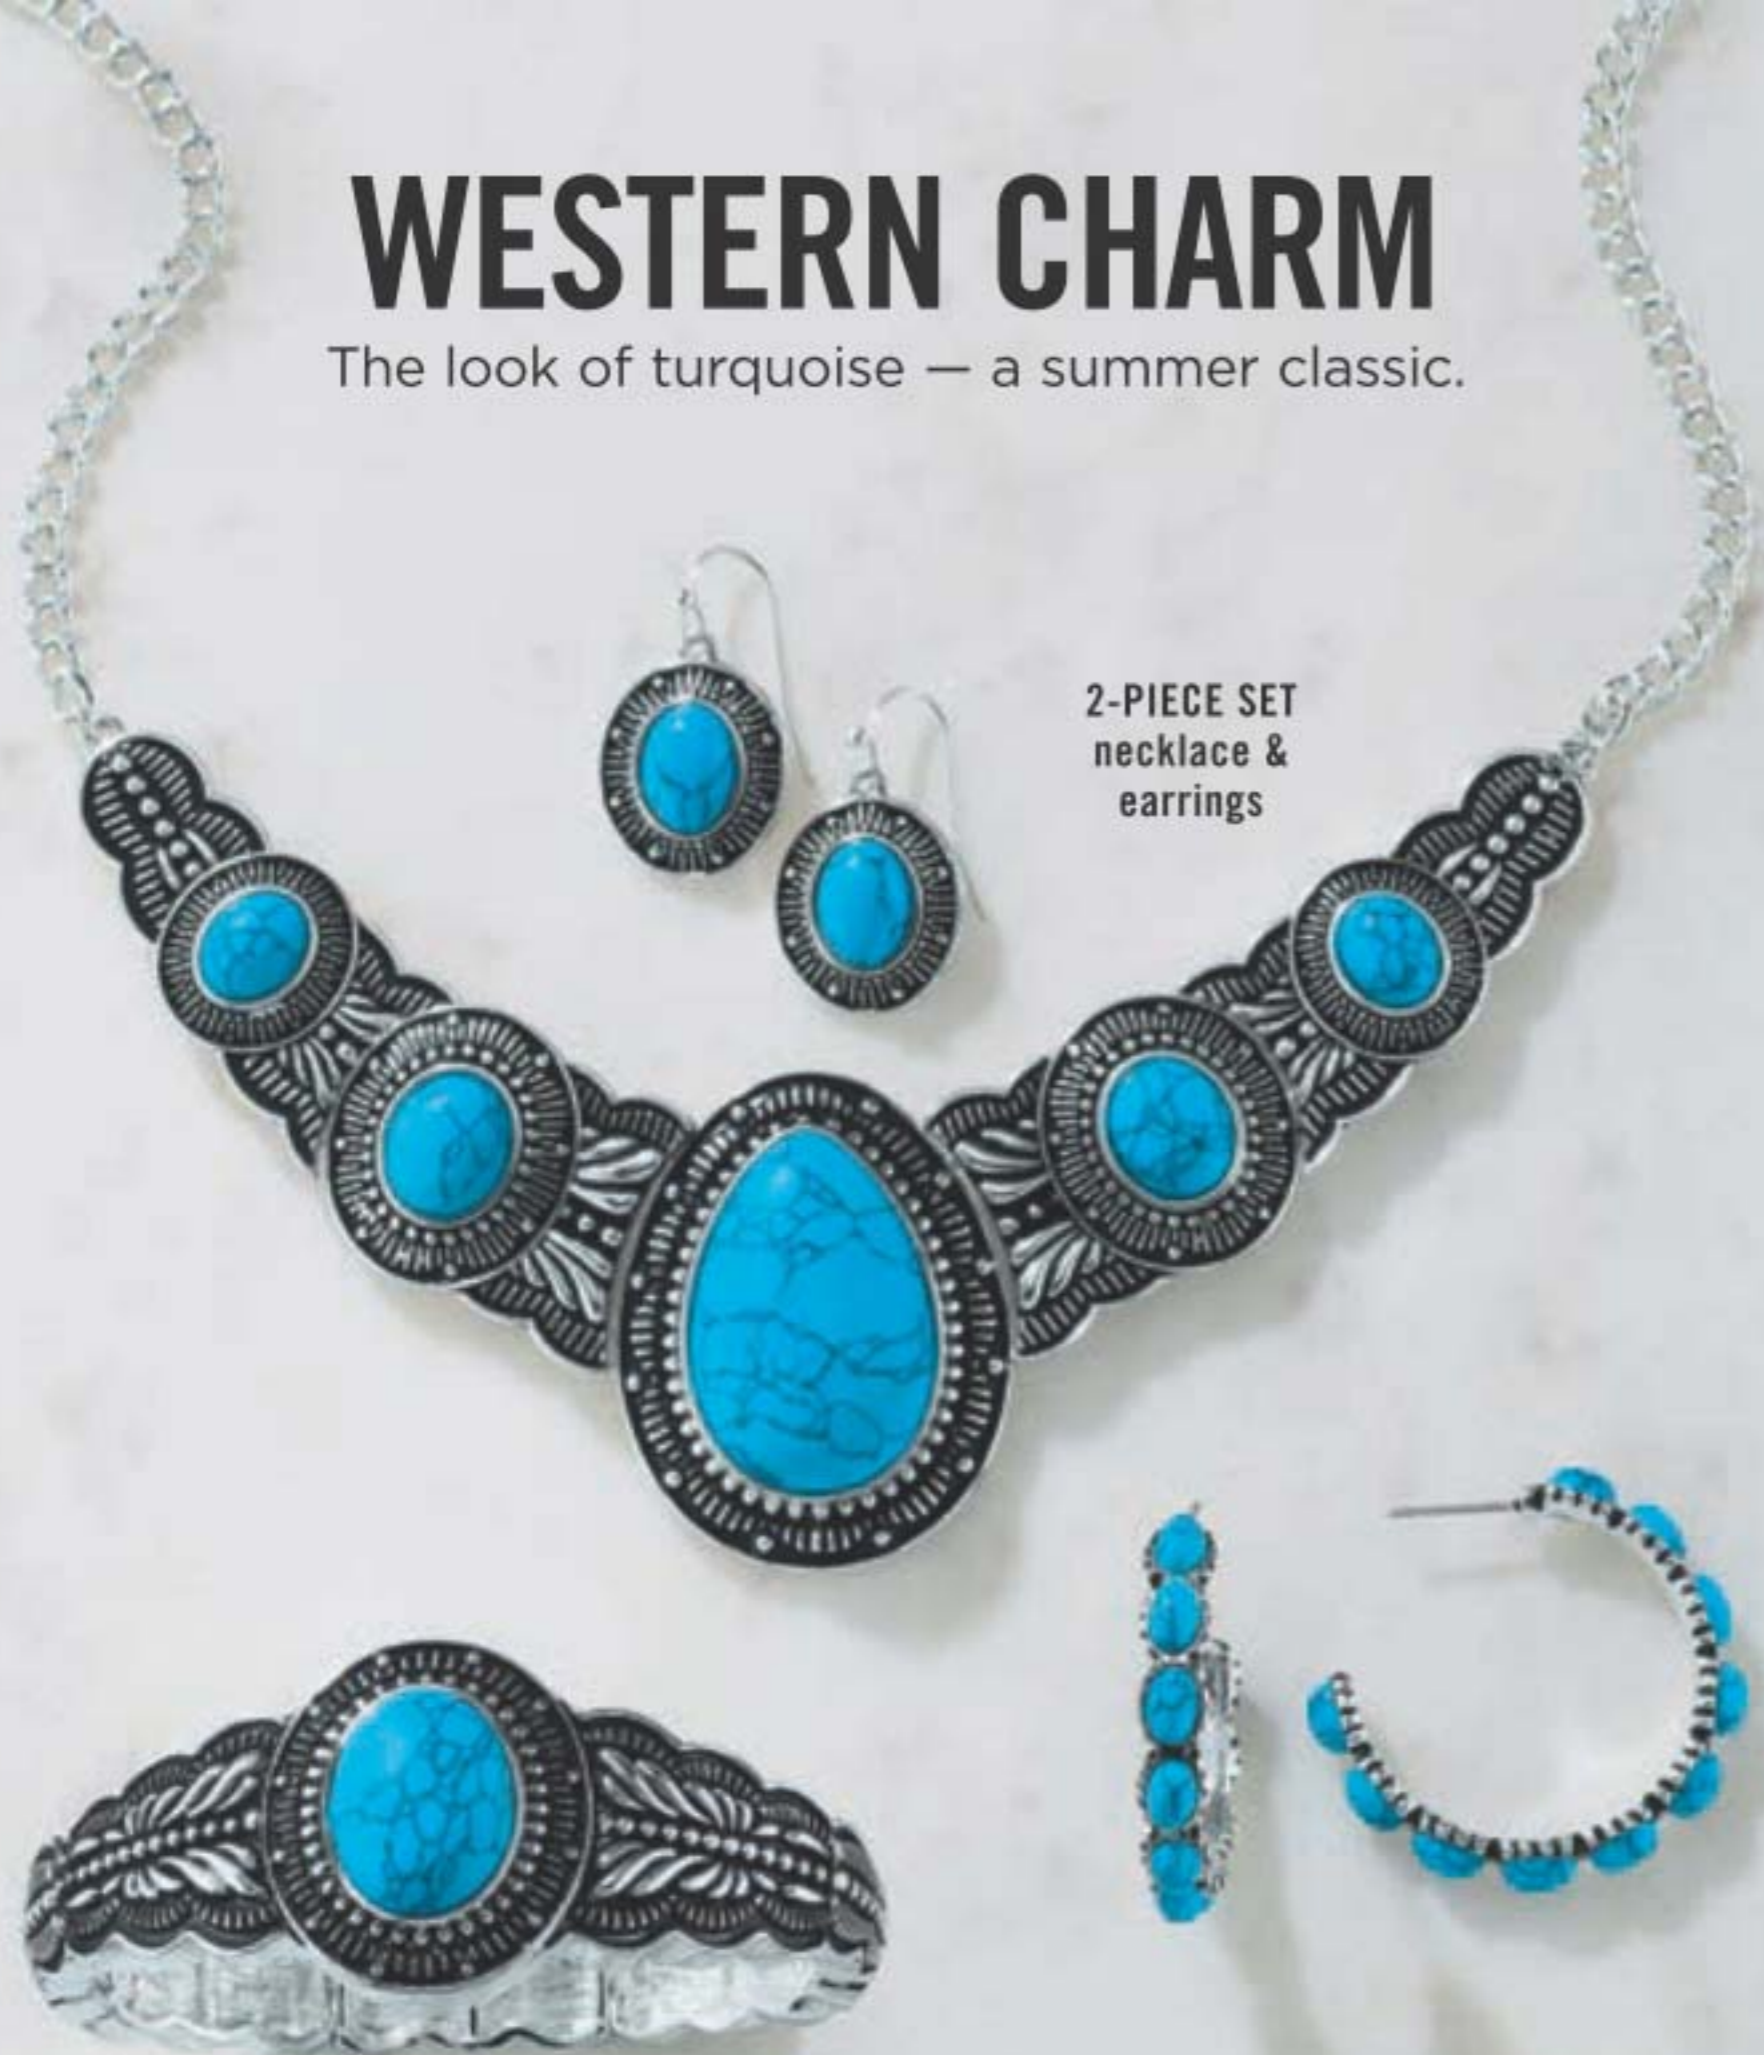

WESTERN CHARM

The look of turquoise — a summer classic.

2-PIECE SET
necklace &
earrings

NEW

Western Turquoise Collection

Reconstituted turquoise stones set in antiqued silvertone.

Necklace and Earring Gift Set

Necklace, 42 cm L with 9 cm extender. Pierced drops, 1 cm L.

226-117-0
reg. 45.99
35.99 the set

Stretch Bracelet

Cuff stretches to fit most.

226-117-2
reg. 28.99
21.99

Hoop Earrings

4 cm diam. Pierced.

226-117-1
reg. 24.99
19.99