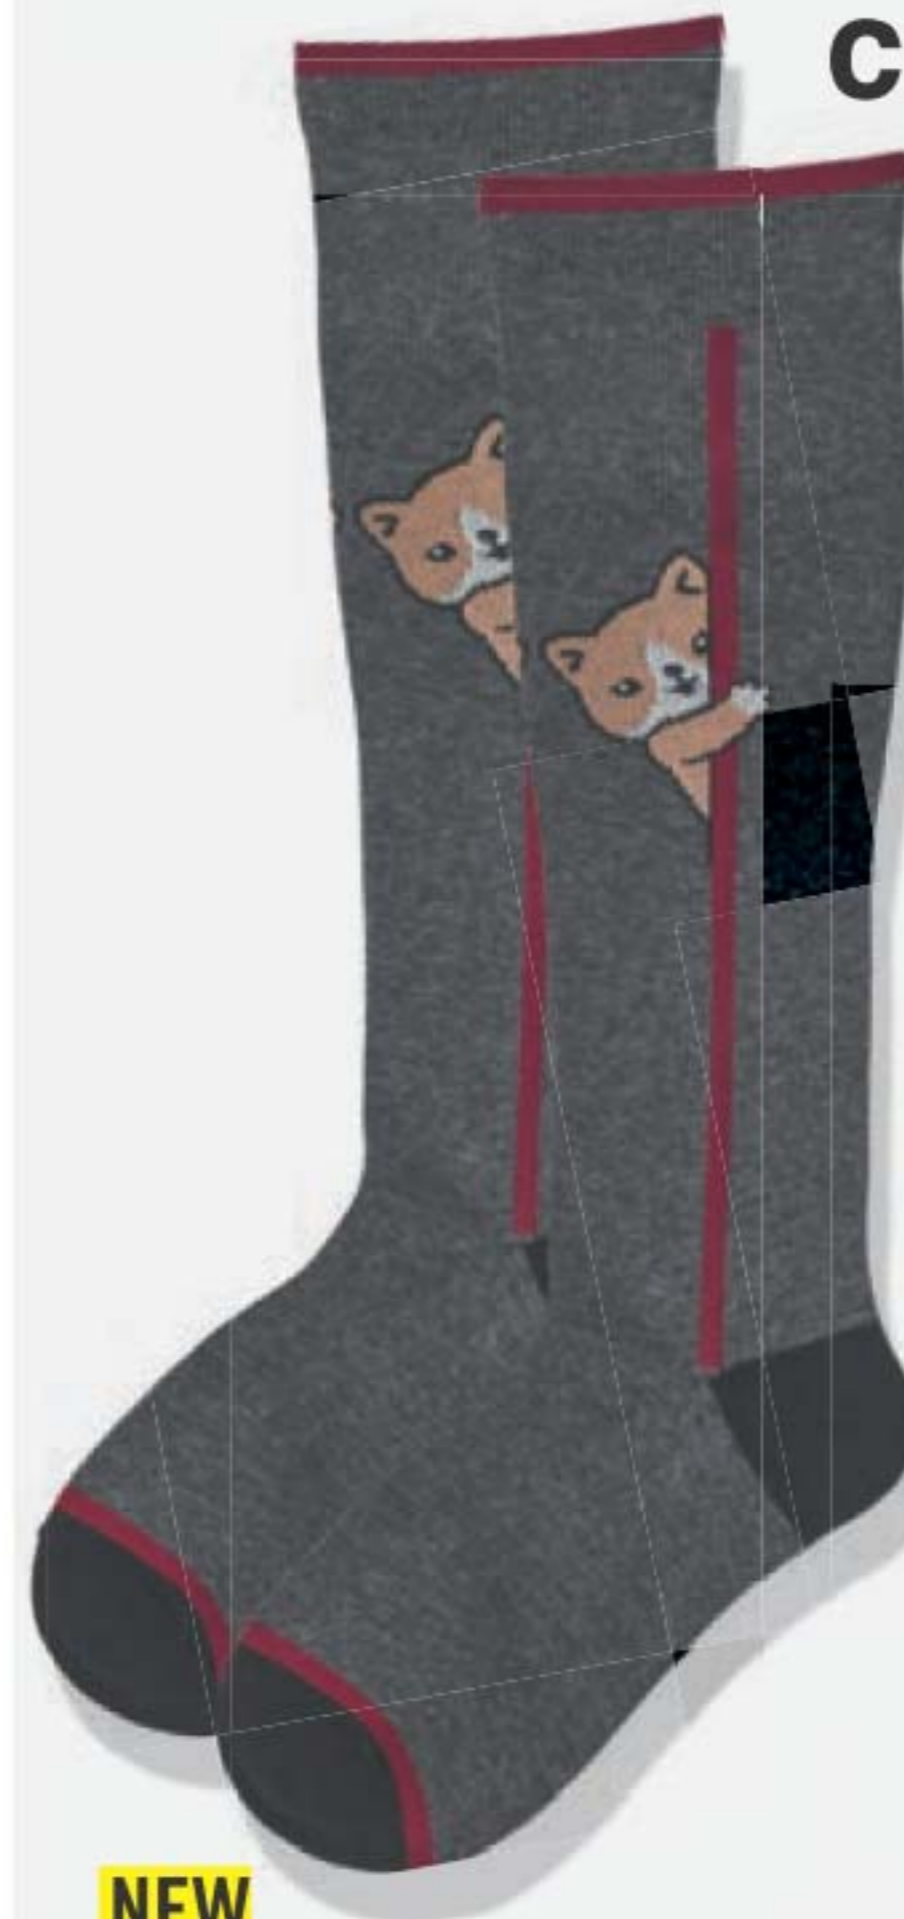

**compression
socks**

Ideal for travel as well as sitting and standing for long periods of time.

8-15 mmHG
compression

Knee length
design with
large welt
for comfort