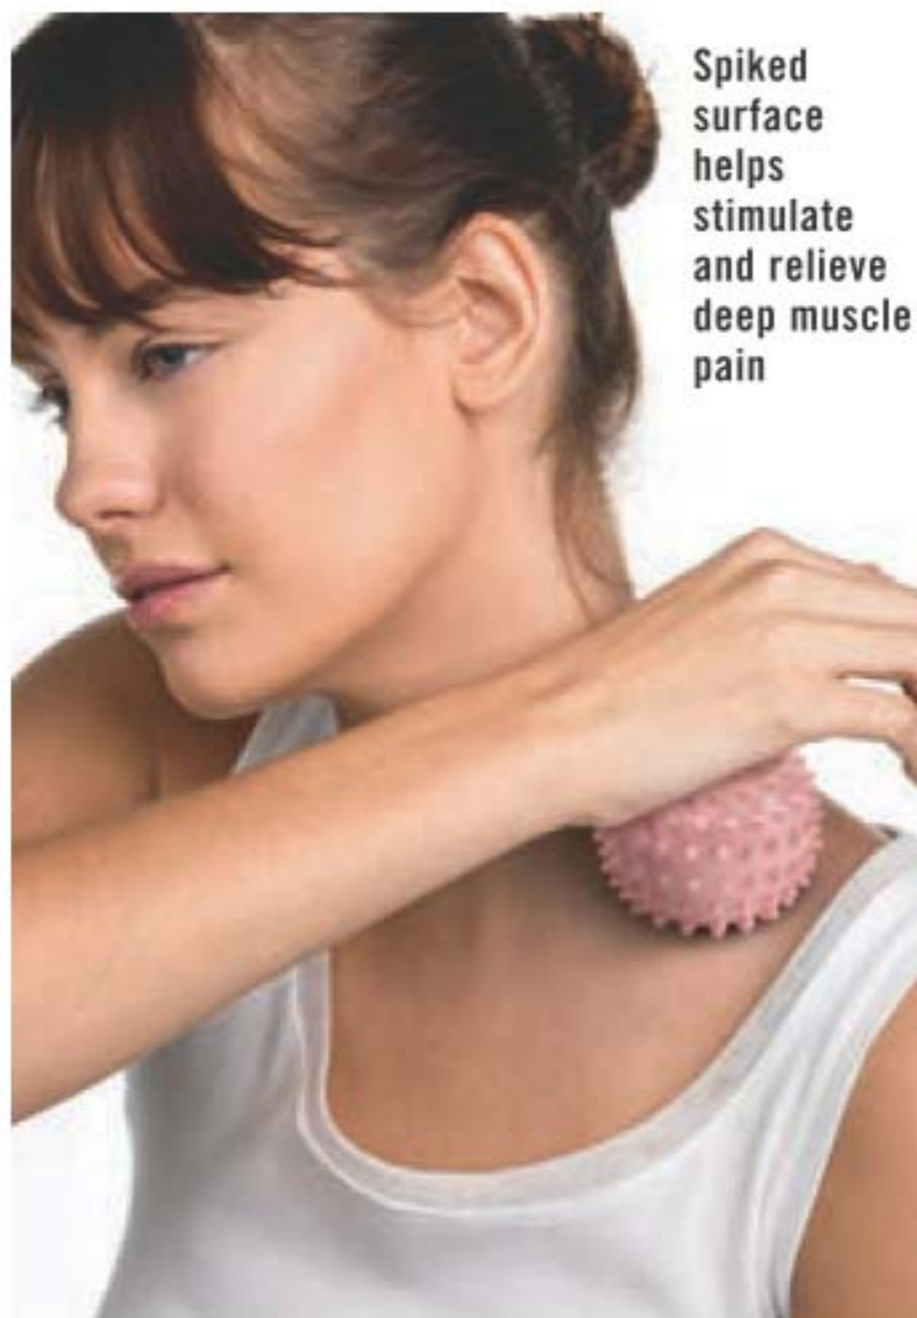

Spiked surface helps stimulate and relieve deep muscle pain

At-home therapy for muscle pain and pressure points.

Therapy Massage Balls

Do not use for longer than 20 minutes at a time. 7 cm diam. PVC. **225-935-7**

19.99 the set
limited quantities