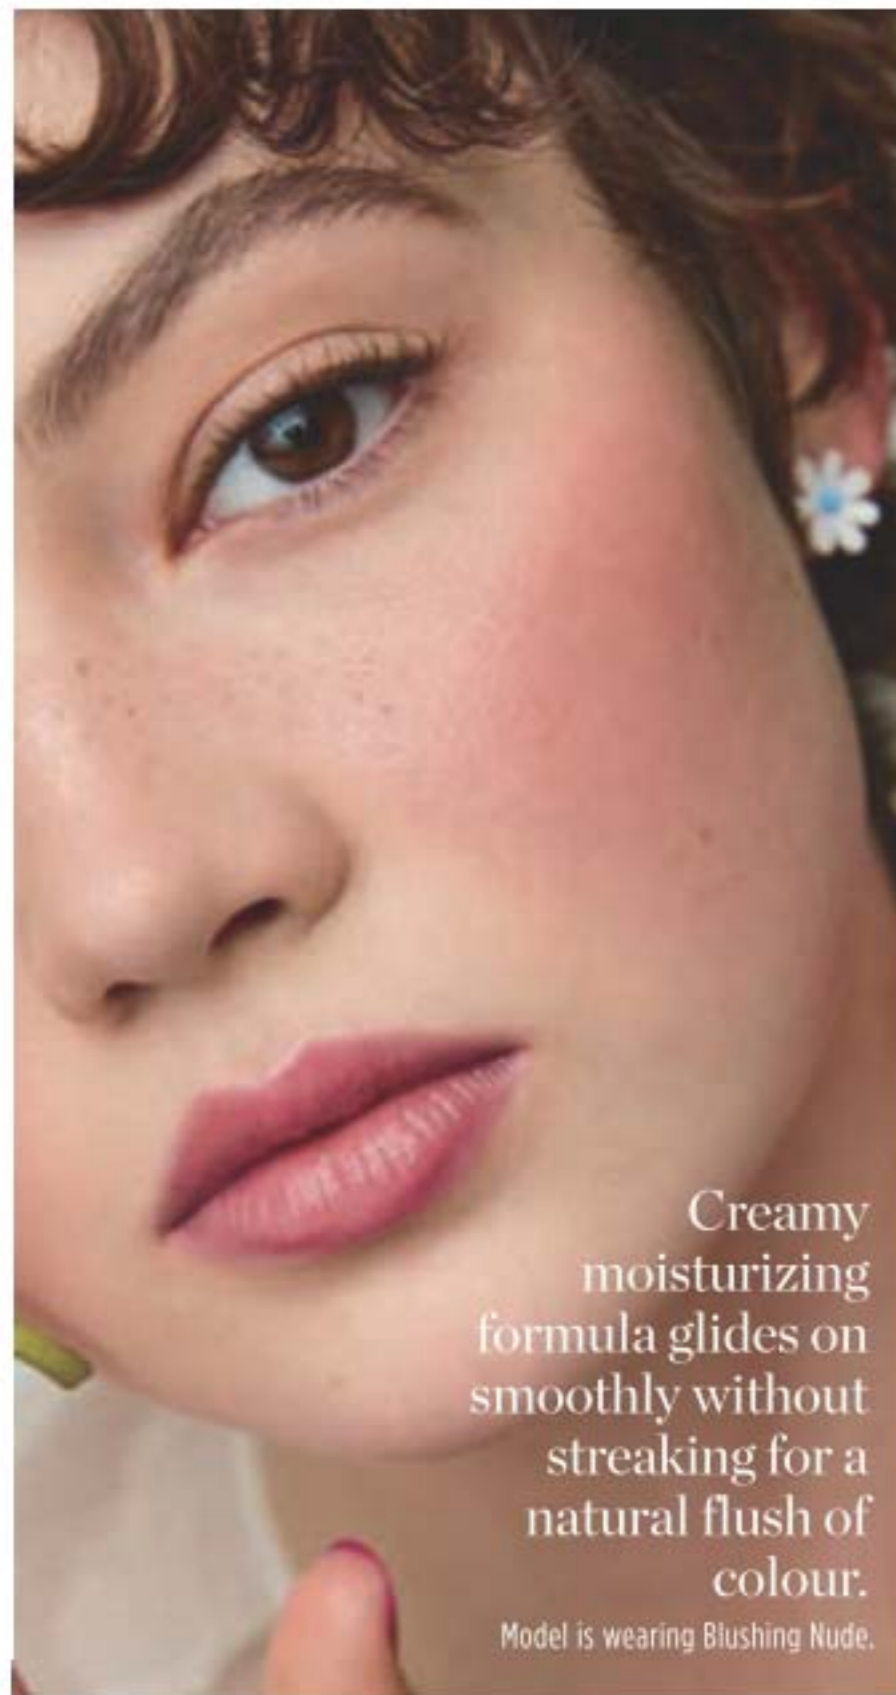

Creamy moisturizing formula glides on smoothly without streaking for a natural flush of colour.
Model is wearing Blushing Nude.

fmg GLIMMER BLUSH

Be Blushed Cheek Color

Buildable coverage. Soft dewy finish. Paraben/phthalate/fragrance-free. 4 g
reg. 19.00
12.99

Double-duty for cheeks and lips!

Blushing Nude
225-062-7

Icy Petal
225-062-5

Golden Rose
225-062-3

Tropical Peach
225-063-8

Crushed Berry
225-063-6