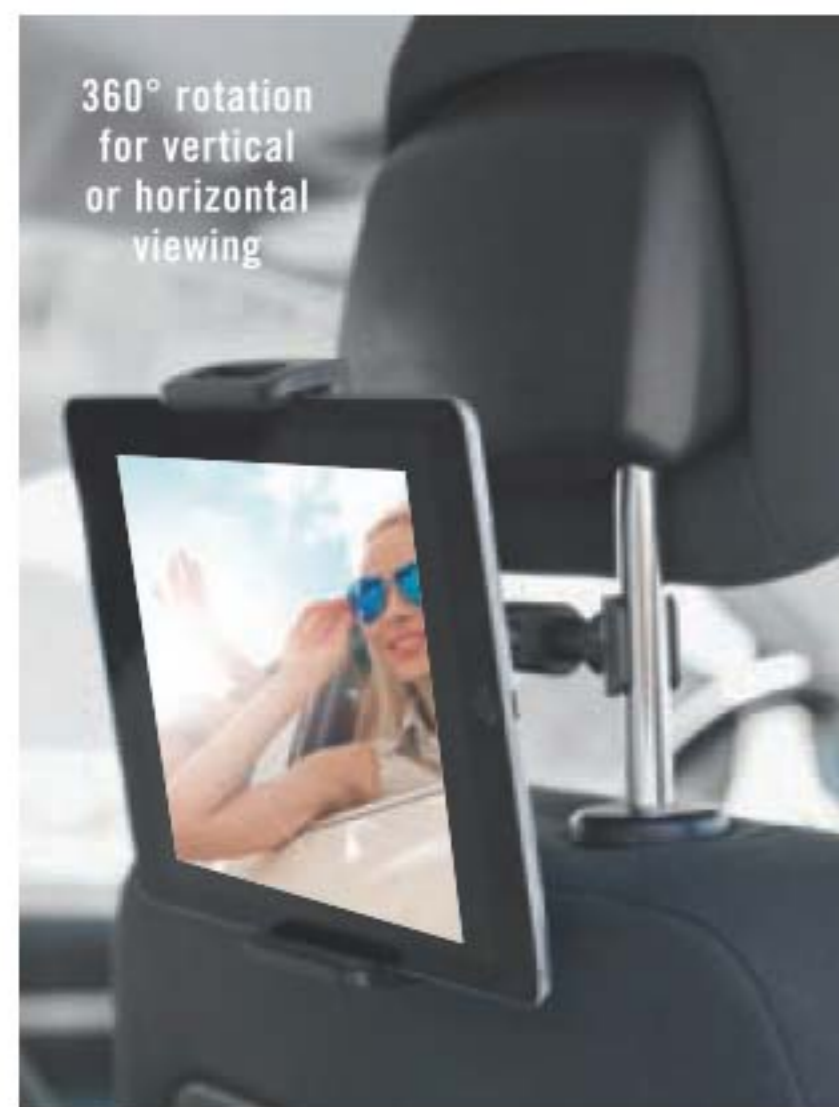

24.99 the set
limited quantities

360° rotation for vertical or horizontal viewing

NEW

❖ **Tablet Headrest Mount**

Fits most tablets, up to 16 cm in width. 18 x 11 x 7 cm. Metal/polypropylene/EVA. **225-975-3**