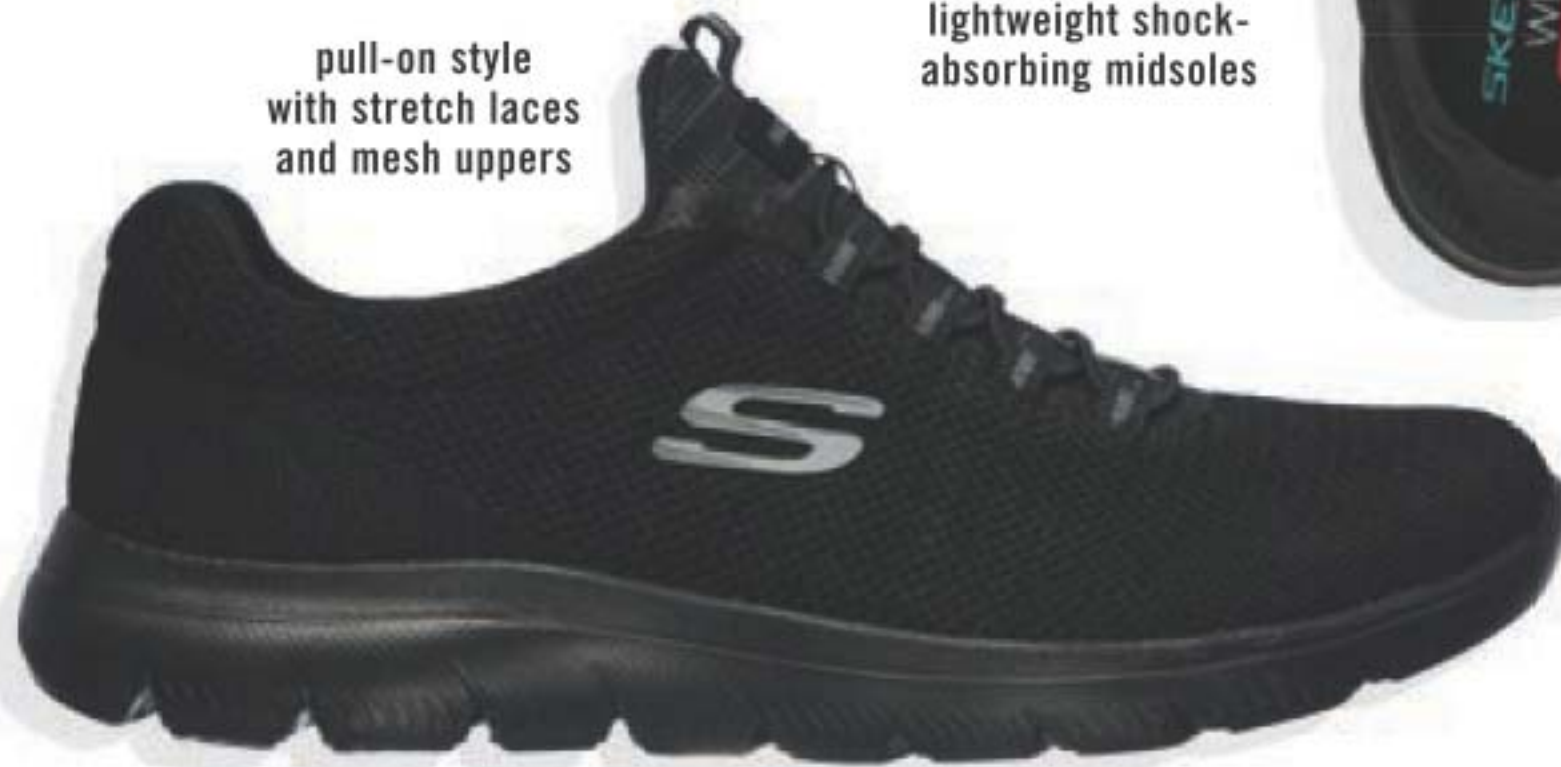

NEW

❖ Skechers® Women's Summits - Cool Classics - Wide Fit

Black. Cushioned comfort insoles. Man-made materials. Machine washable. Half sizes, order one size up.

- 6W 226-309-7   9W 226-310-0
- 7W 226-309-8   10W 226-310-1
- 8W 226-309-9   11W 226-310-2

95.00

LIMITED QUANTITIES

pull-on style with stretch laces and mesh uppers