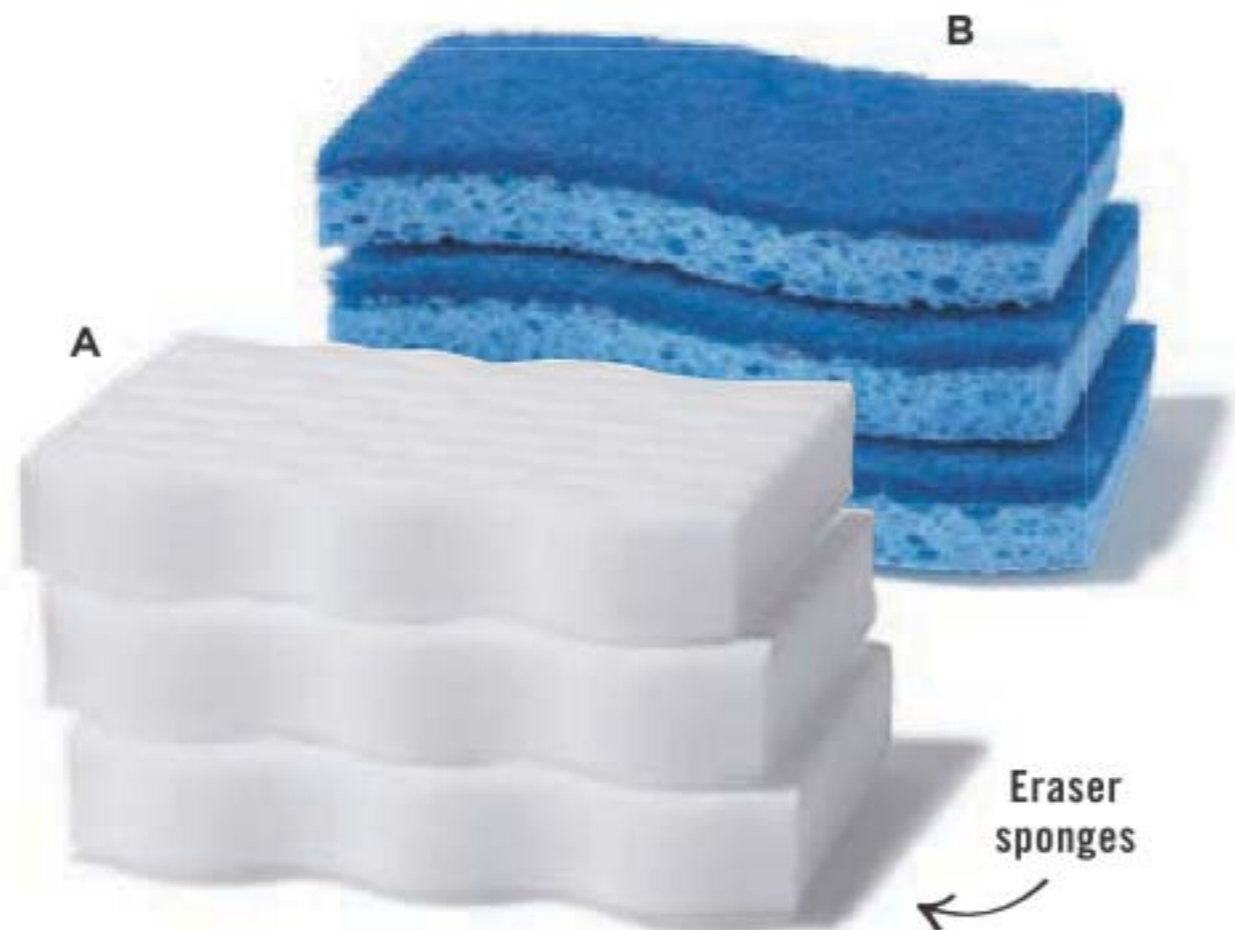

B. ❖ Non-Scratch Scrub Sponge 3-Pack

Dual-sided. Non-scratch scrubber scours stains, dirt and grime fast and safely, even on non-stick surfaces. S-shape design. Cellulose. Each, 11 x 8 cm **224-690-2**
8.99 the pack of 3