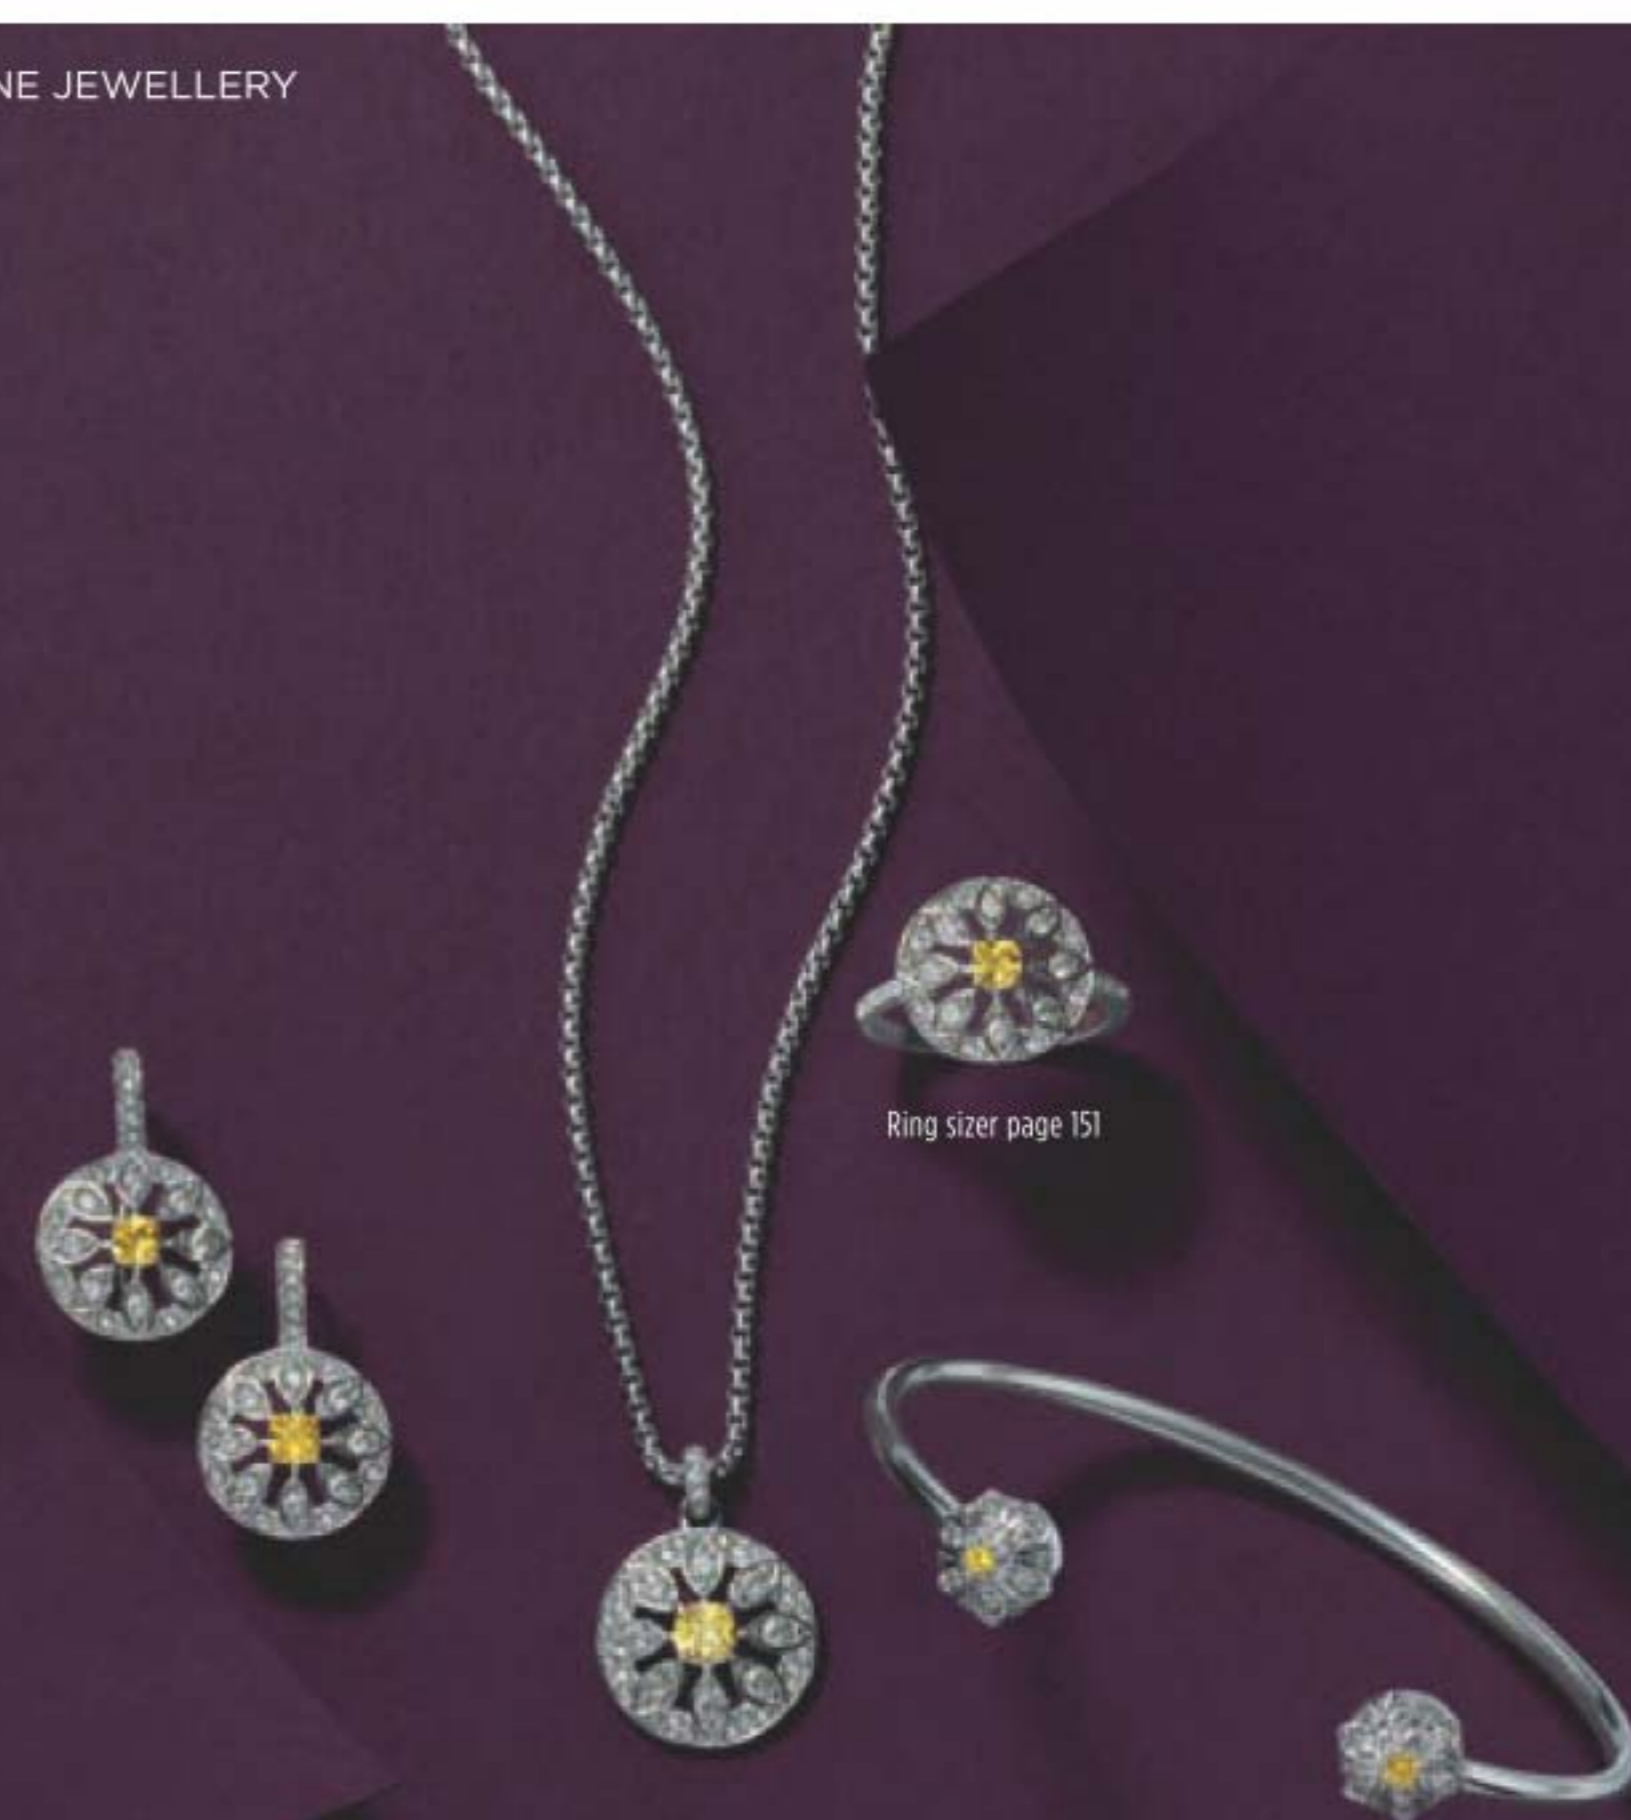

Cherry 224-943-6

Pineapple 224-943-5

reg. 18.99

14.99 each

Charm Bracelet Set

3-bracelet set with 1 cm L dangling charms. Stretches to fit most.

Pink 224-955-9

Blue 224-956-0

NEW

Stainless Steel Abalone Leaf Collection

Genuine abalone set in stainless steel.

Earrings

4 cm L drop.
Pierced.
225-062-4
64.99

Necklace

46 cm L with
3 cm extender.
3 cm drop pendant.
225-062-2
55.99

Bracelet

Includes three charms:
3 cm abalone leaf,
2 cm metal leaf, 1/2 carat total
weight equivalent cz stone.
One size fits most. **225-063-5**
64.99

Ring sizer page 151

Everlasting Daisy Stainless Steel Collection