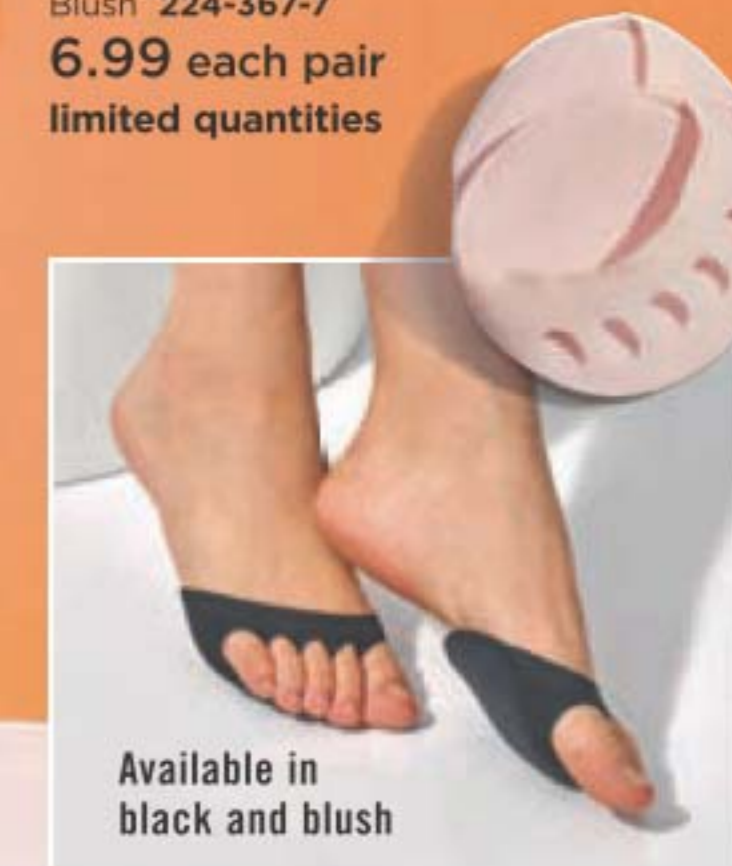

Available in black and blush