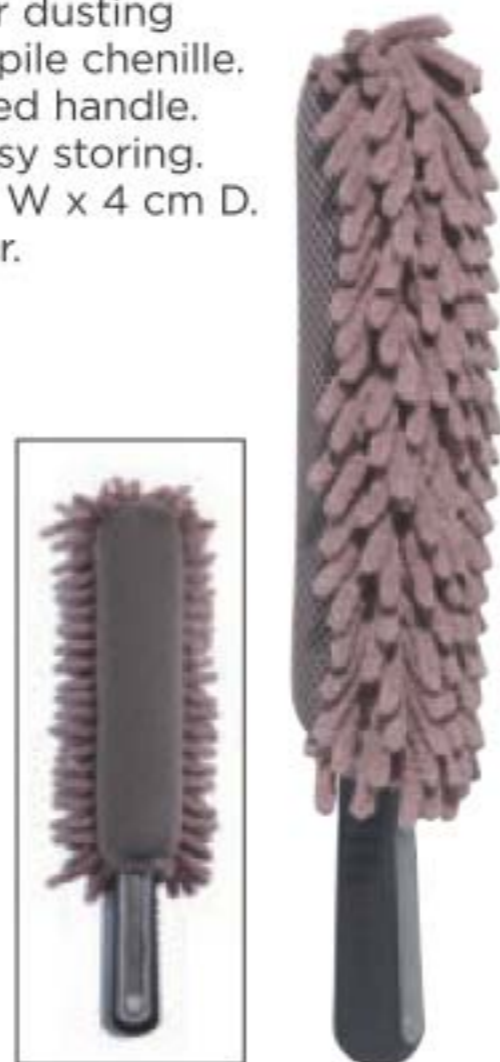

HOME & CAR ESSENTIALS

9-pocket organizer protects seats from scratches, spills and more!

❖ Backseat Car Organizer

Quick-release, adjustable top and bottom straps. Water-resistant fabric. Pocket with clear touch-screen viewer window fits tablets up to 25 cm. 41 cm L x 61 cm H. Polyester.

224-705-4
27.99

Remove pet odours.

❖ Sirius Groom Odor Eliminator

Removes the toughest pet odours from fabrics and carpets. Leaves a light and fresh baby powder scent. Nature-derived ingredients including rice and barley to neutralize and absorb odours. For fabric and carpet use only; do not spray on pets. 400 ml

223-087-4
13.99

Universal mounting on dash or window.

❖ Car Cell Phone Holder

Easy lock/release for quick mount/removal. Reusable suction cup for a powerful hold. 360° rotation for landscape or portrait viewing. 15 cm H x 6 cm W x 11 cm D. Extends to 22 cm H. Plastic.

224-703-0
18.99

Holds all phones/cases from 5-9 cm W

❖ Microfibre Car Duster

Lint-free interior dusting with soft, deep pile chenille. Comfort moulded handle. Compact for easy storing. 33 cm L x 7 cm W x 4 cm D. Plastic/polyester.

224-705-3
12.99

❖ Pet Hair Remover Mini Detailing Brush

3-step brush features different sides to maximize the removal of fur from clothing, furniture, car interiors and more. 12 cm L x 11.5 cm W x 1.5 cm D. Polypropylene/TPR.

224-561-4
14.99

SIRIUS GROOM

❖ Shampoo for Dogs

Helps alleviate itchiness and dryness by washing away allergens. Formulated with oatmeal to help soothe skin. pH-balanced formula. Long-lasting scents. Nature-derived ingredients. 480 ml

Baby Powder 223-087-3

Lovely Berry 223-087-2
16.99 each

❖ Conditioner for Dogs