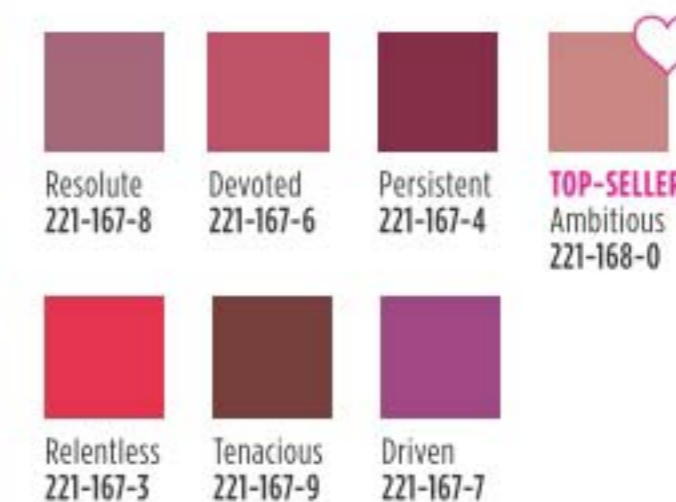

LIP COLOUR

Felt tip to colour your lip

Ultrafine lip liner to outline + define

Rebel Raspberry

2-in-1 Lip Tattoo Lip Line & Fill Duo
Semi-permanent lip stain with all-day wear. Infused with sunflower seed oil to help hydrate lips. Paraben/gluten/phtalate/sulfate-free. Vegan. 1.6 ml
reg. 19.00
13.99

Avon Crave Lip Gloss
Addictive gourmand scents and ultra shine. Vitamin E formula moisturizes, smooths and softens lips. 9 ml
reg. 13.00
8.49

French Toast

fmg Ink High-Gloss Lacquer
Sweet almond, borage seed, calendula, chamomile flower, lavender, rose flower and rosemary leaf oil helps to keep lips feeling luxurious, supple and hydrated. 5 g
reg. 30.00
24.00

Red Symphony

Featured shade: Relentless

LIP COLOUR

Weightless, non-drying formula that lasts for hours.

Mattitude Soft Matte Liquid Lip
Micronized pigments release vivid colour. Poppy seed oil and vitamin E nourish and smooth lips. Paraben/sulfate/phtalate-free. 4 ml
reg. 19.00
13.99

Relentless

Glossy radiance in shimmery colours.

fmg Glimmer Lip Glaze
Smooth, lip-hugging texture gives hours of wear without feathering. Non-sticky creamy formula with antioxidant vitamin E. Buildable sheer to medium coverage with lustrous glossy finish. 9 ml
reg. 16.00
12.99