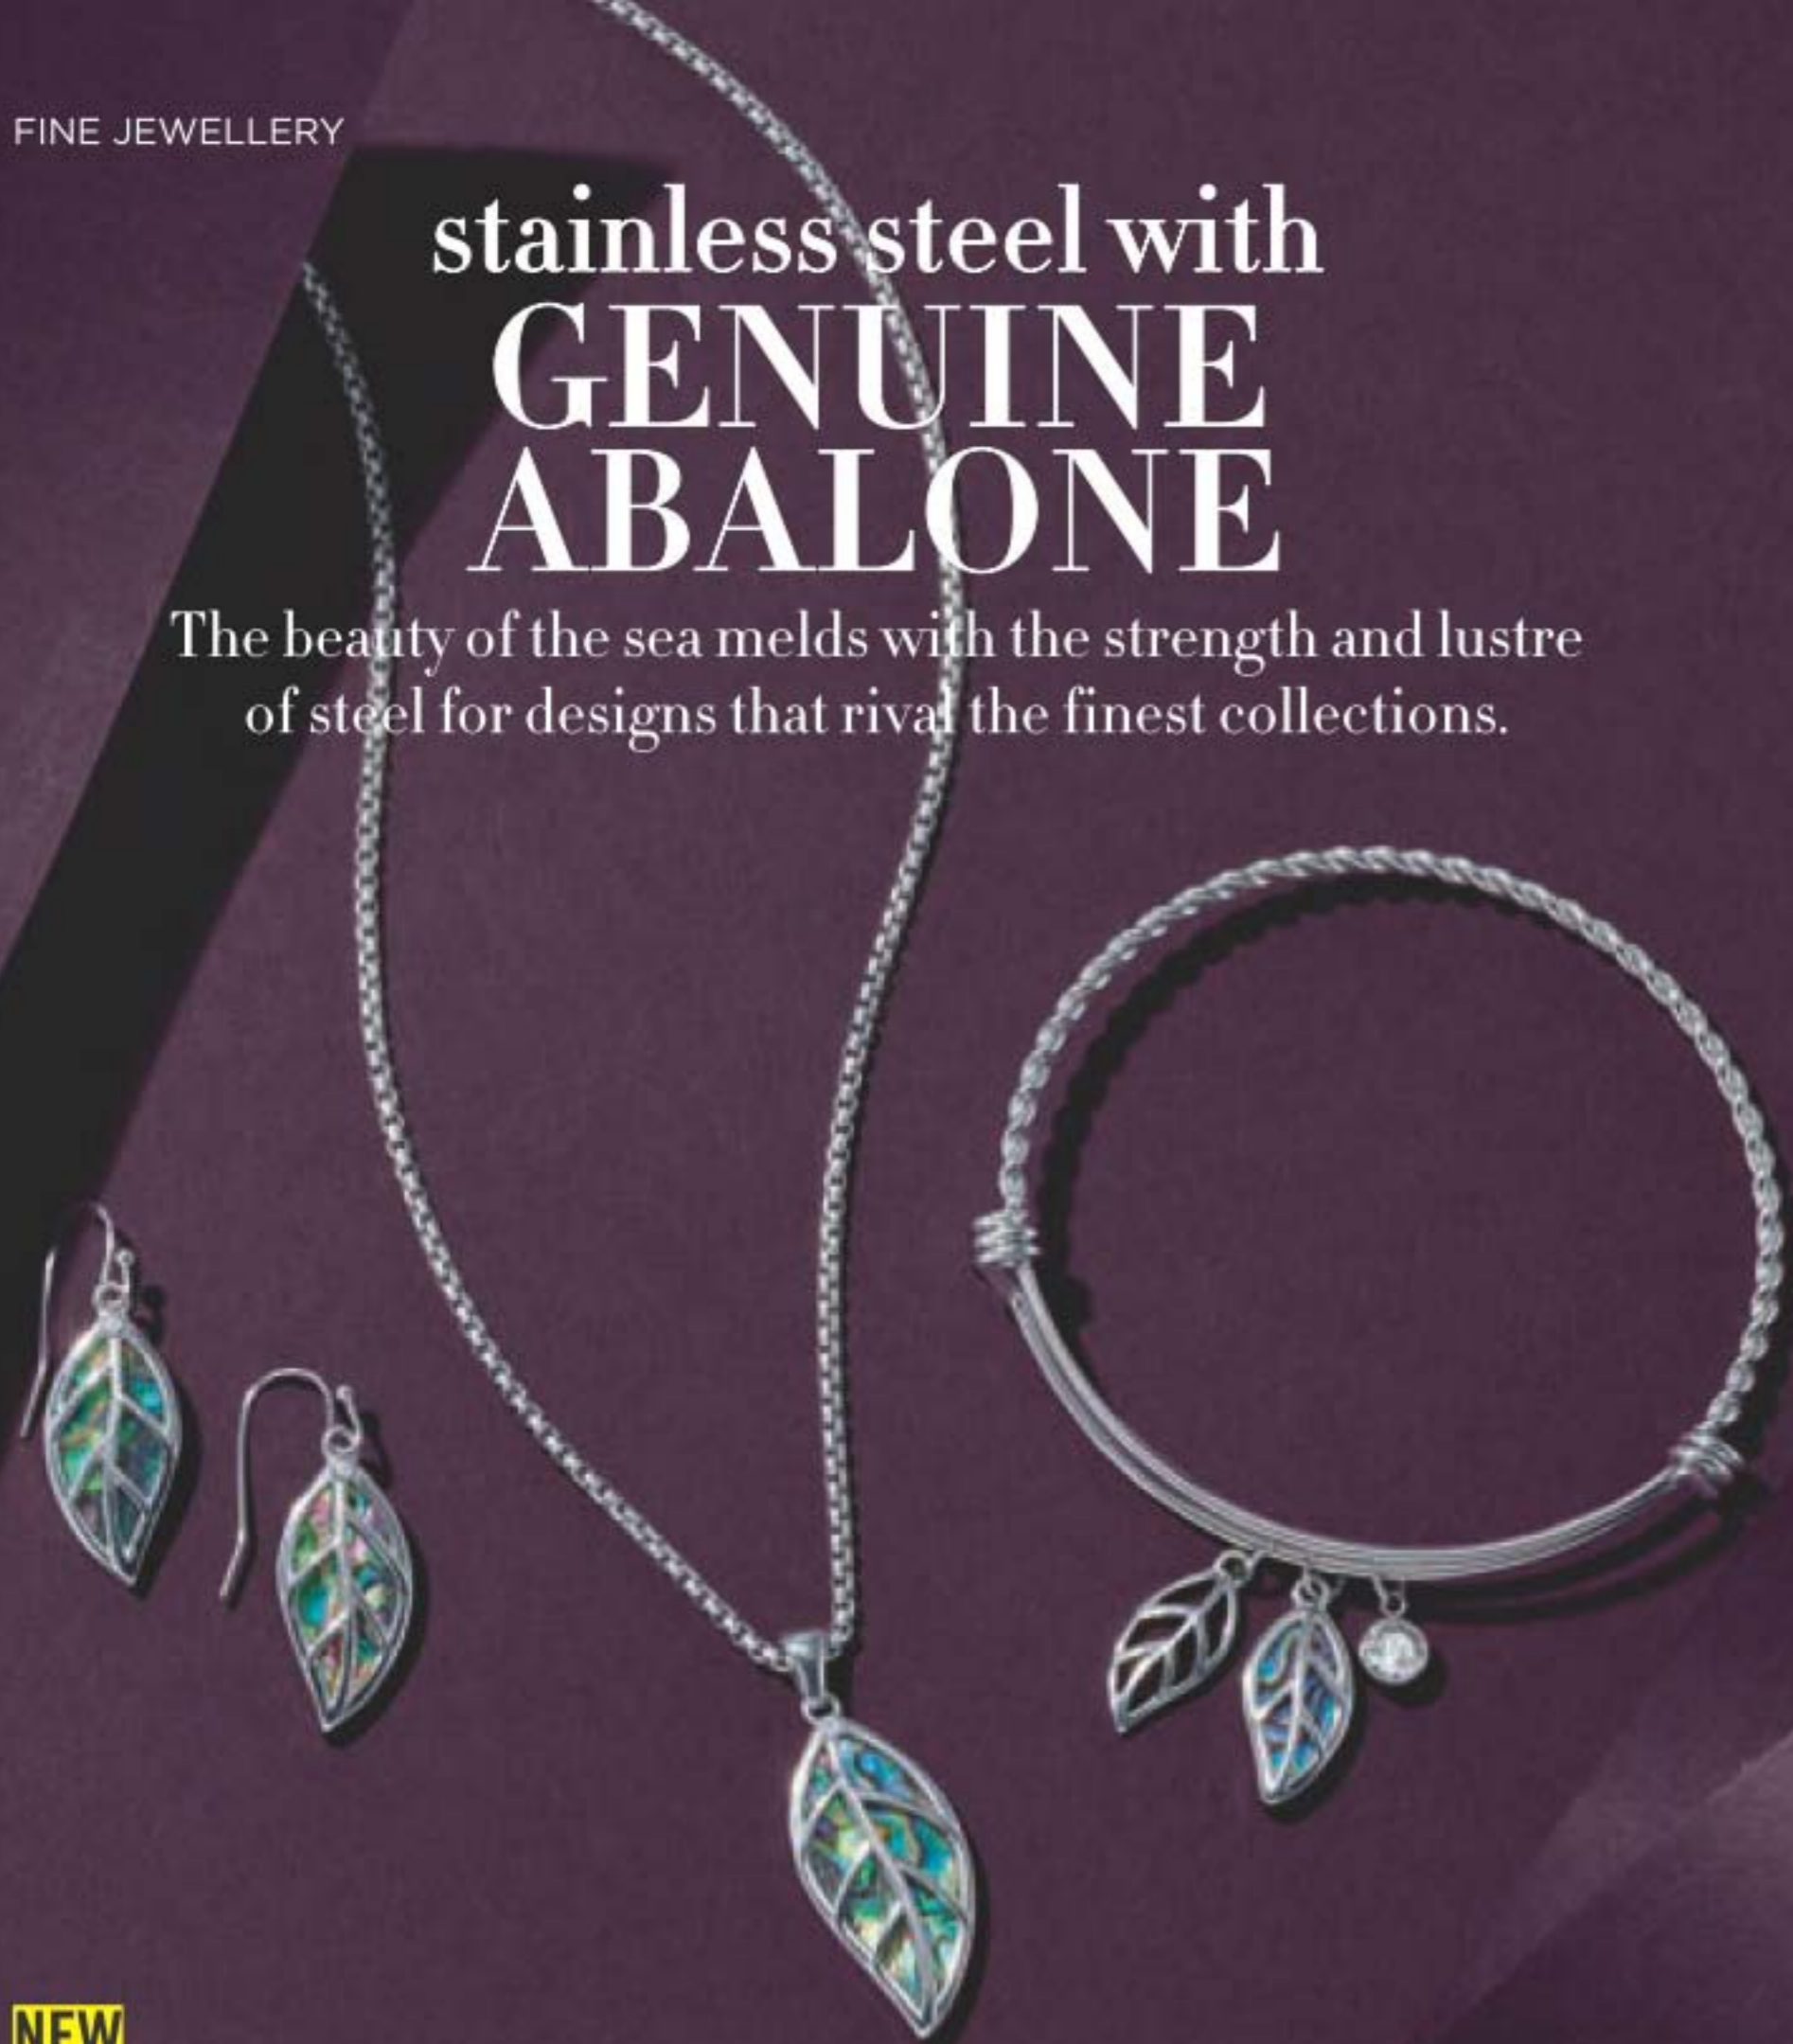

224-951-6

reg. 24.99

19.99 the pack

❖ Watch

Yellow silicone strap, 23 cm L. Goldtone case with fruit slice pattern, 28 mm diam. 225-000-8
reg. 63.99
48.99

stainless steel with GENUINE ABALONE

The beauty of the sea melds with the strength and lustre of steel for designs that rival the finest collections.