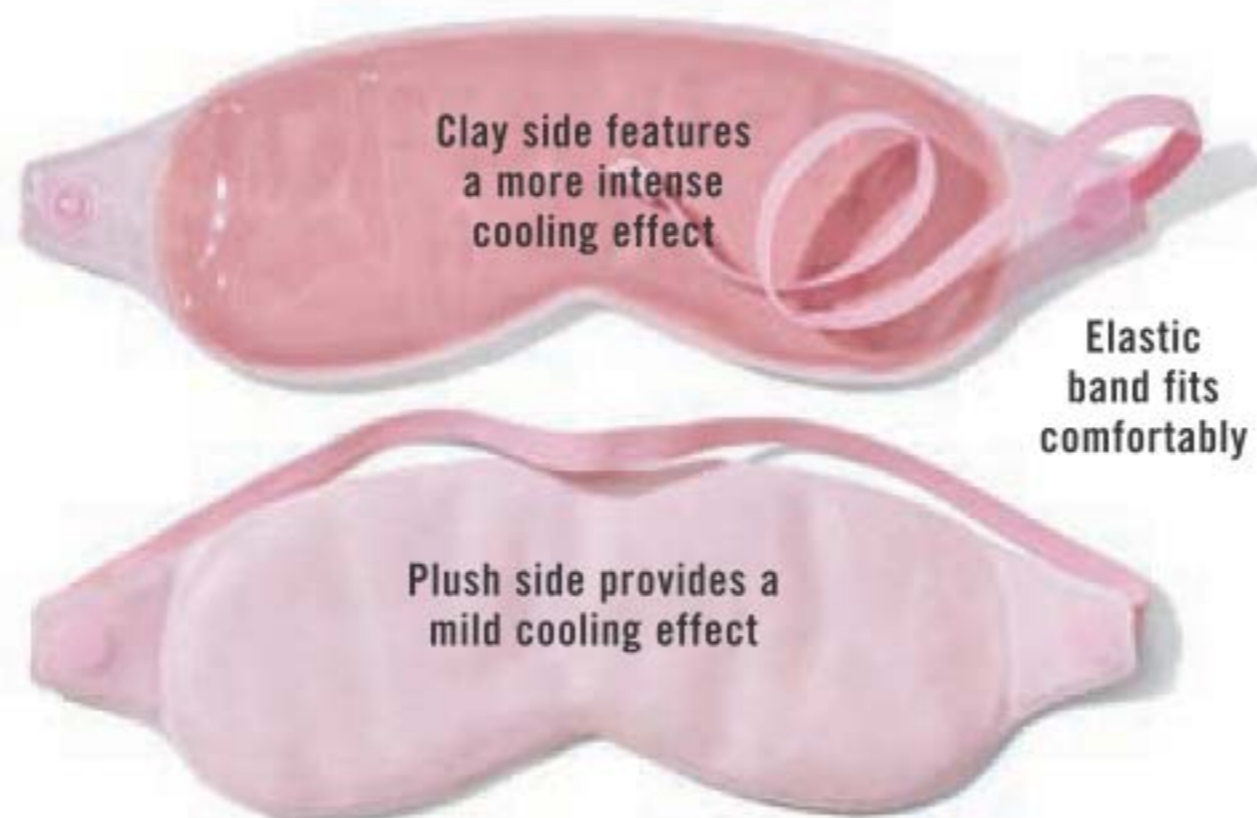

cool & soothe EYE MASK

Helps reduce the look of puffiness and relieves stress.

Cooling Clay Eye Mask

For cooling comfort, store mask in the refrigerator at least 30 minutes before application. Natural clay/PVC/polyester. Reusable, non-toxic. 18 x 8 cm. Wipe clean. One size fits most.

224-493-3
reg. 18.00
14.99
limited quantities