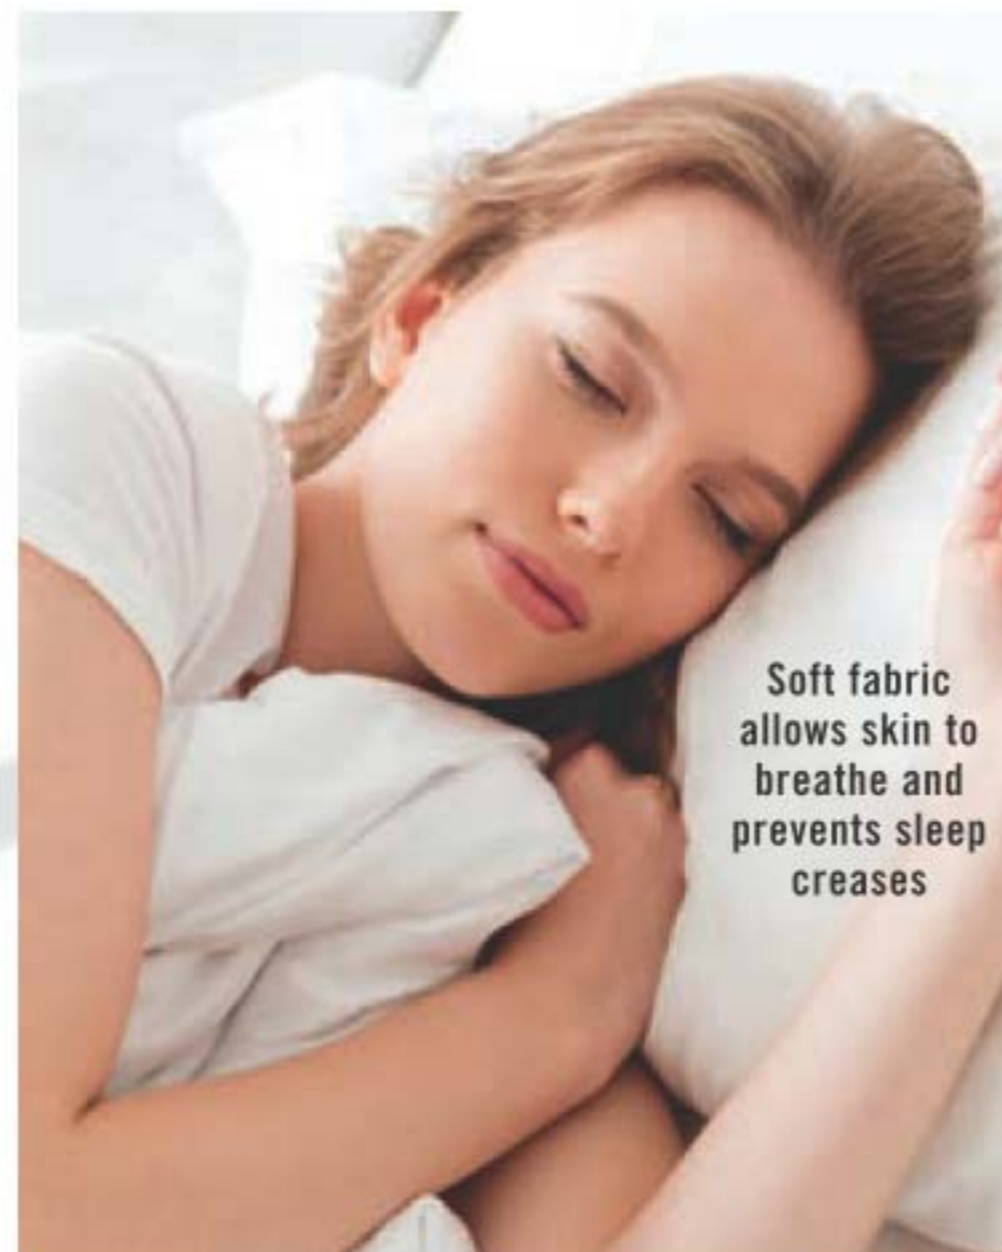

Anti-slip handle

Flexible anti-snag bristles

Soft fabric allows skin to breathe and prevents sleep creases

Good Hair Day Satin Pillowcase

White, soft satiny pillowcase. Fits a standard size pillow. Polyester. Machine wash, hang to dry. 51 x 66 cm