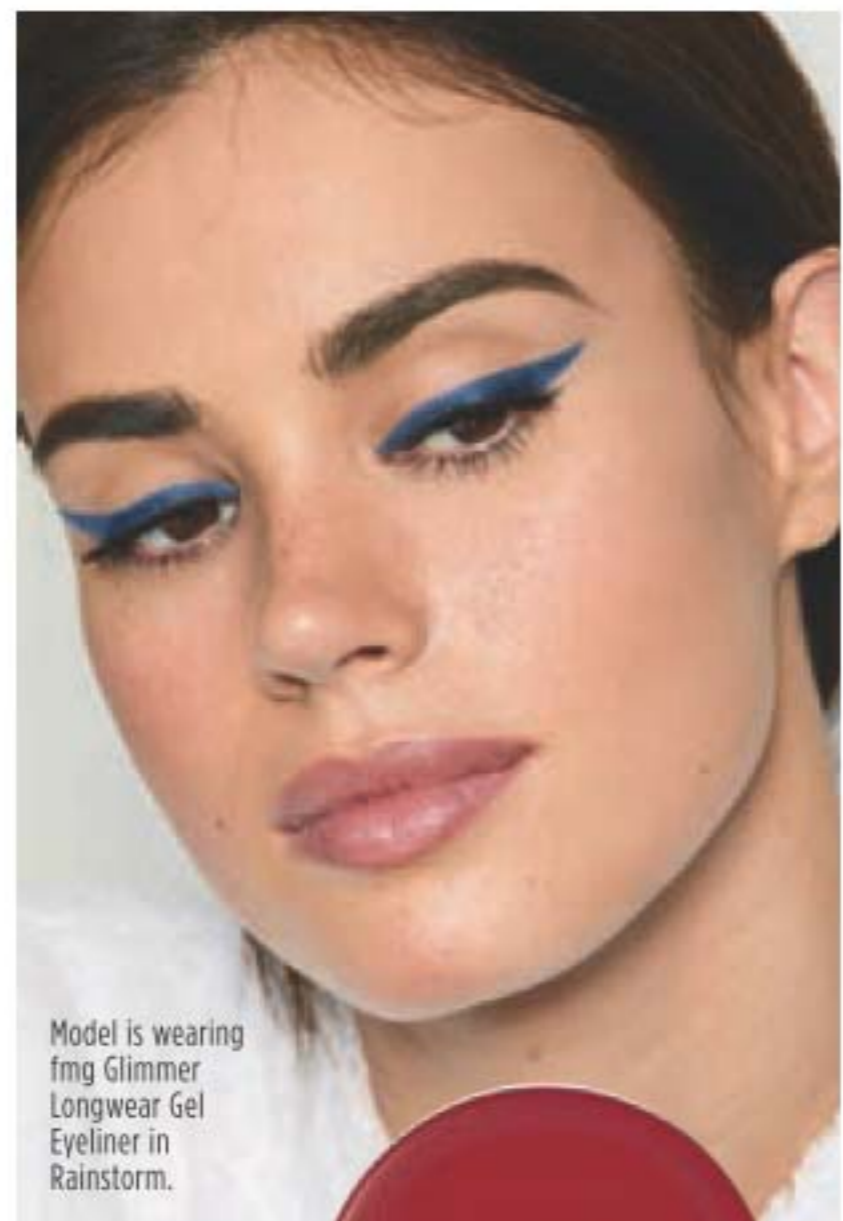

Liquid Eyeliner in Blackest Black

Removes with ease using soap and water or makeup remover. Transfer/sweat-proof, waterproof formula. 1.1 ml **223-883-9** reg. 18.00 **14.99**