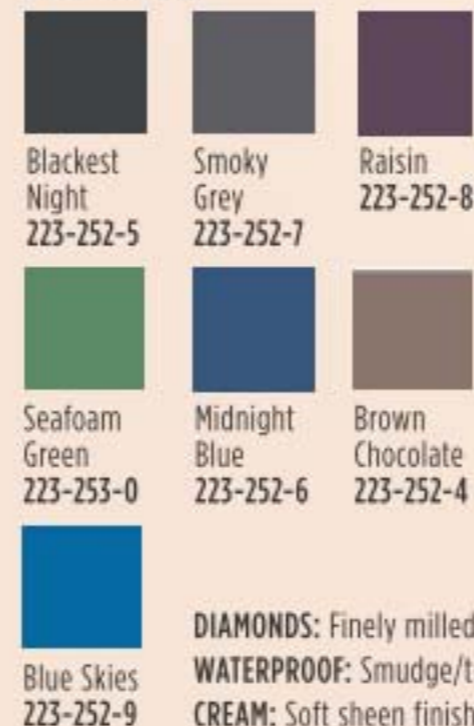

WATERPROOF EYE LINER