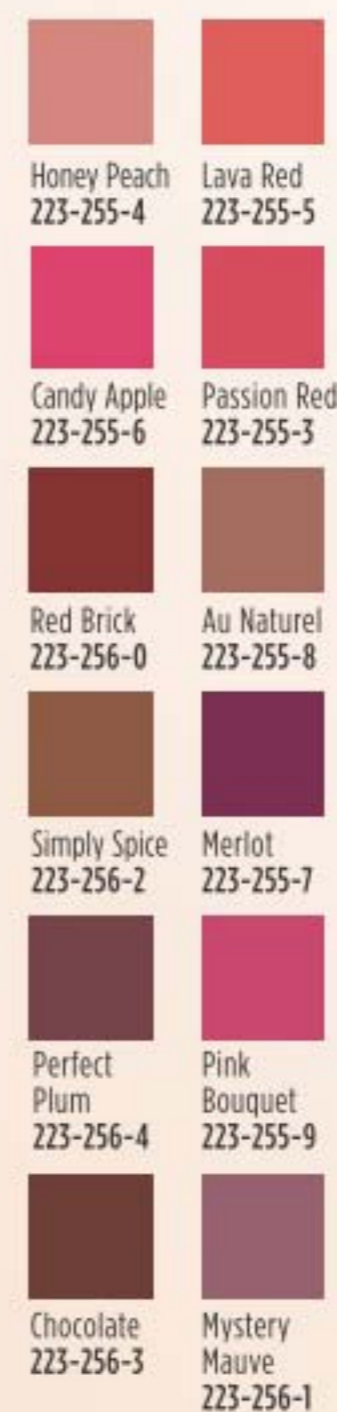

CREAM EYELINER

DIAMONDS EYELINER

WATERPROOF EYE LINER

DIAMONDS: Finely milled pearl for a subtle sparkle. **WATERPROOF:** Smudge/transfer/sweat/waterproof. **CREAM:** Soft sheen finish.

BROW DEFINER

LIPLINER