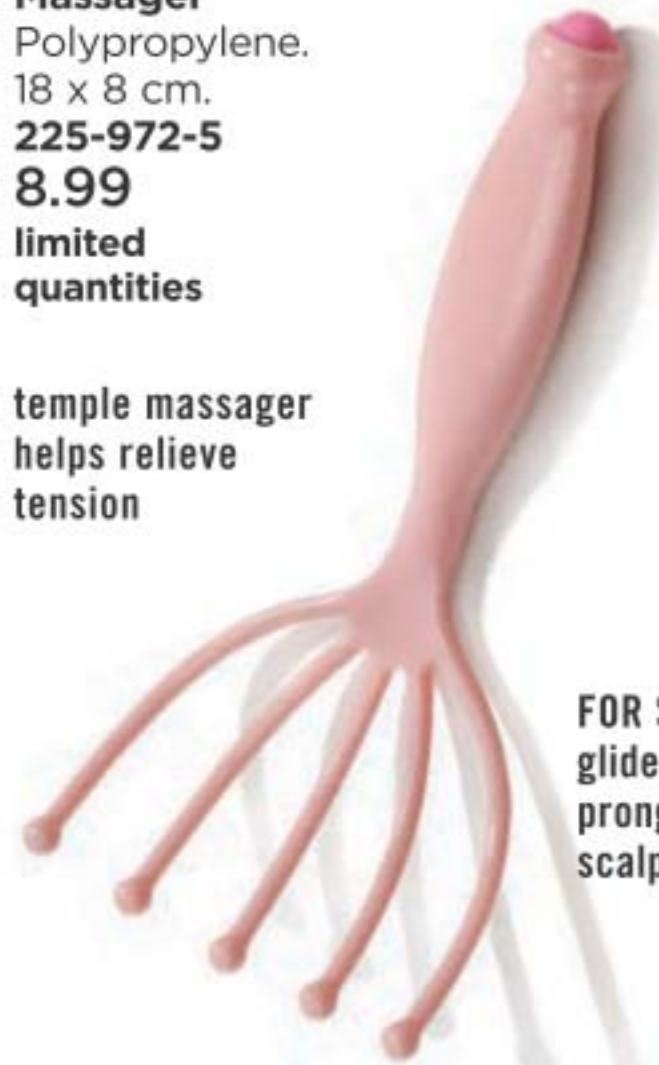

gently exfoliates dead skin cells

MASSAGERS

Rollerball Massager
Place in the freezer to help soothe inflammation. 6 x 6 x 5.5 cm. Polypropylene/resin. For adult use only. **222-620-1**
12.99
limited quantities

great for pre and post workouts

Scalp and Temple Massager
Polypropylene. 18 x 8 cm. **225-972-5**
8.99
limited quantities

temple massager helps relieve tension

FOR TEMPLE: use the roller of the handle

FOR SCALP: glide the smooth prongs over scalp