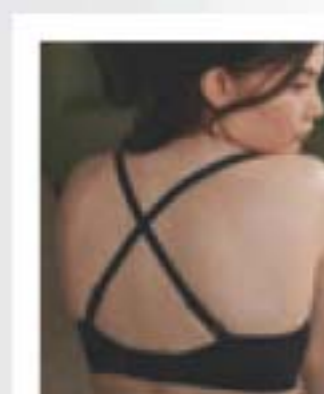

Black
36 B 225-895-7
36 C 225-895-8
38 B 225-895-9
38 C 225-896-0
38 D 225-896-1
38 DD 225-896-2
40 C 225-896-3
40 D 225-896-4
40 DD 225-896-5