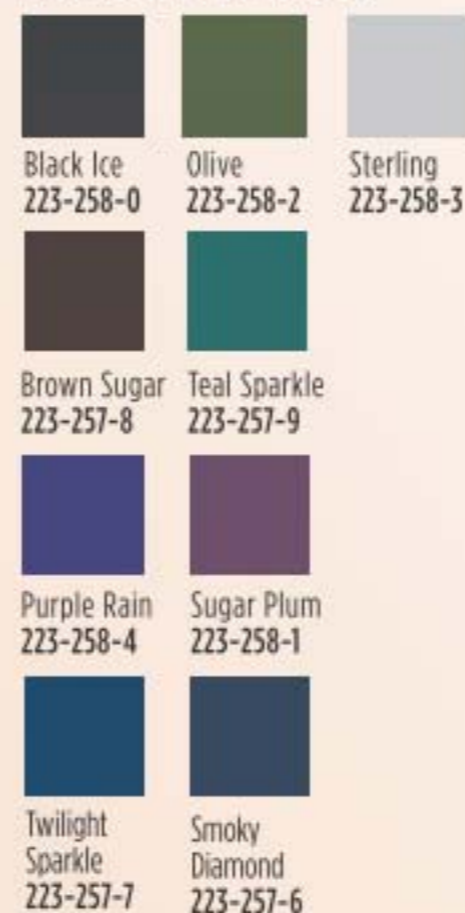

DIAMONDS EYELINER