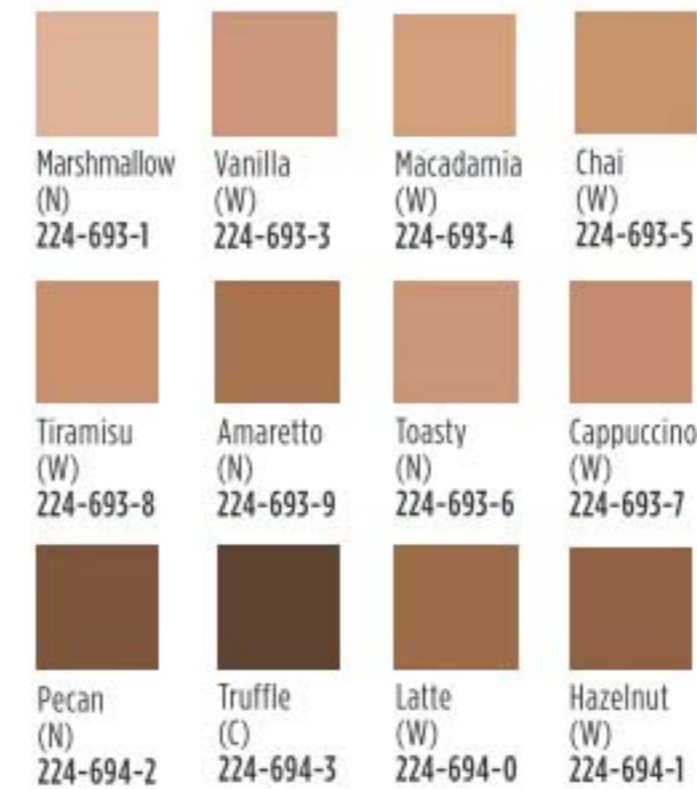

Available in Warm (W), Neutral (N) or Cool (C) undertones.