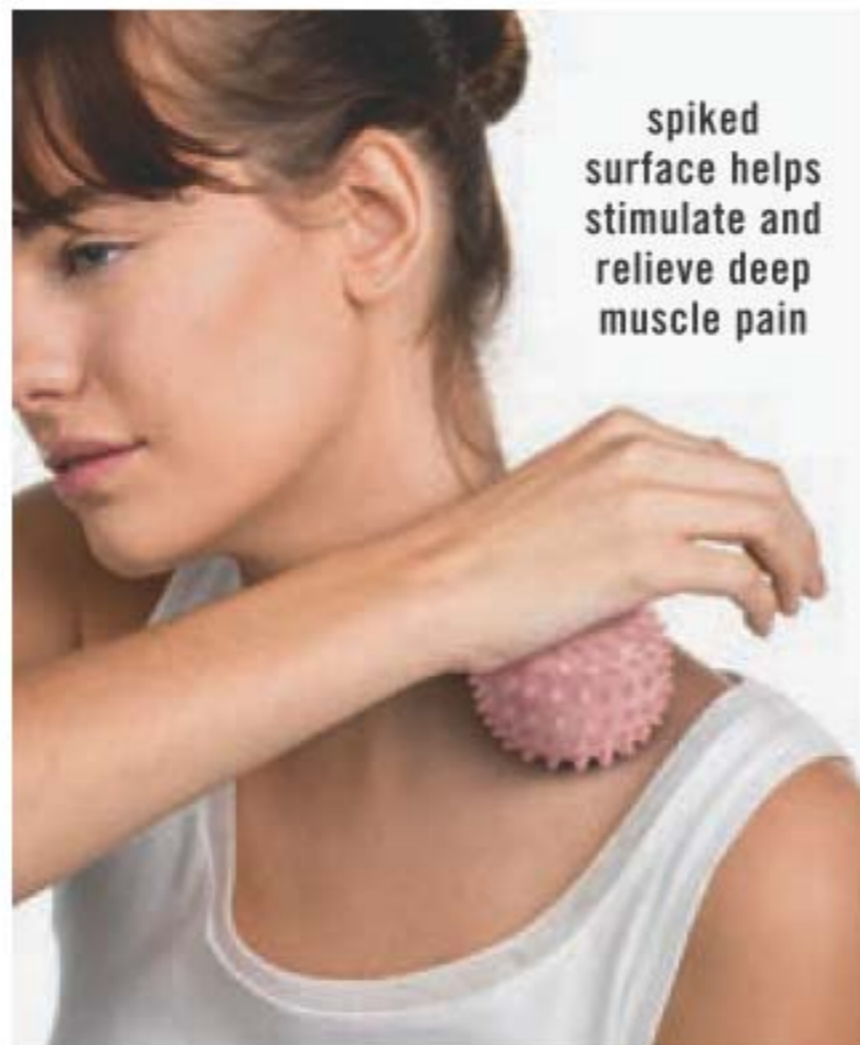

spiked surface helps stimulate and relieve deep muscle pain

2-BALL SET

smooth surface relaxes tired muscles

Therapy Massage Balls
Do not use for longer than 20 minutes at a time. 7 cm diam. PVC.
225-935-7
reg. 19.99
14.99 the set of 2
limited quantities