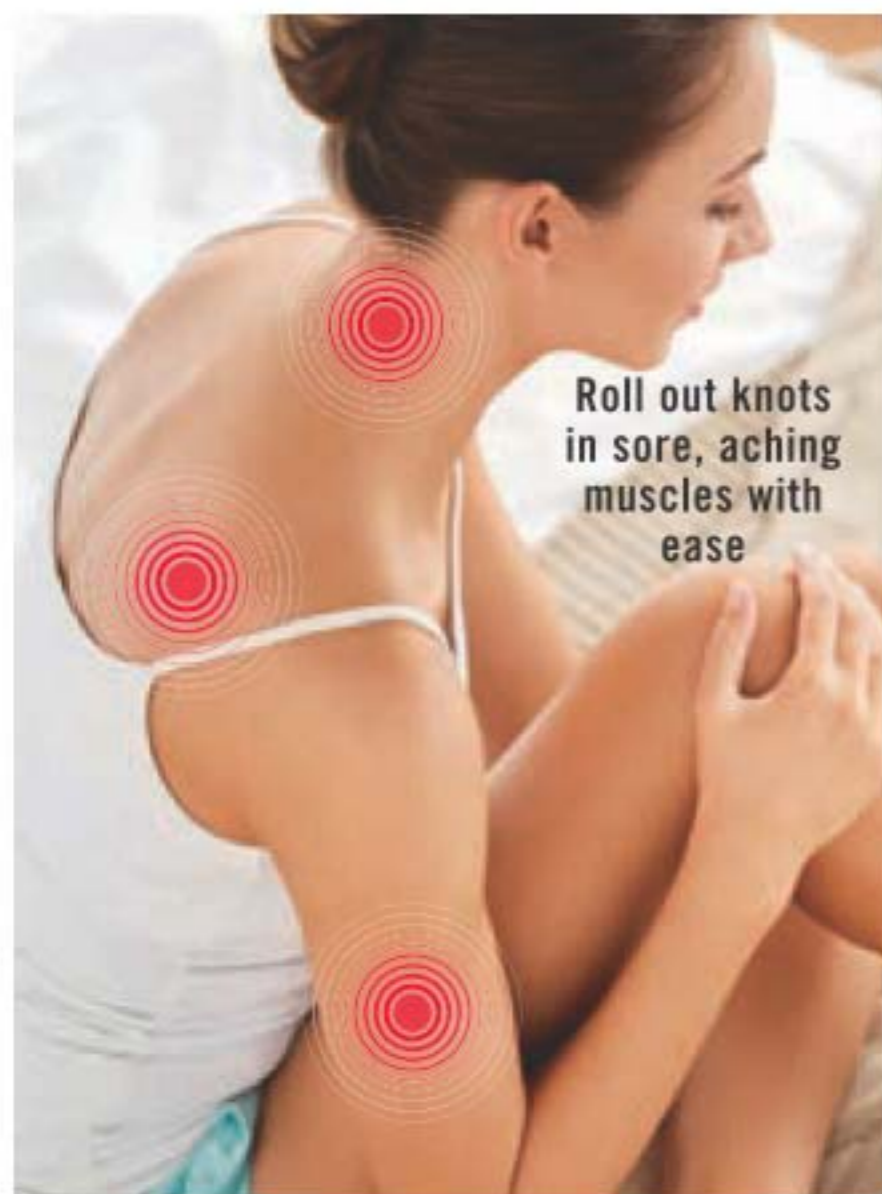

NEW

**Microbiome
by Reach® Hygiene
Deodorant Stick**
75 g 224-078-1
reg. 18.00
14.99

Perfect for
the gym and
on-the-go!

24-hour
odour
protection

Roll out knots in sore, aching muscles with ease

Great for pre and post workouts