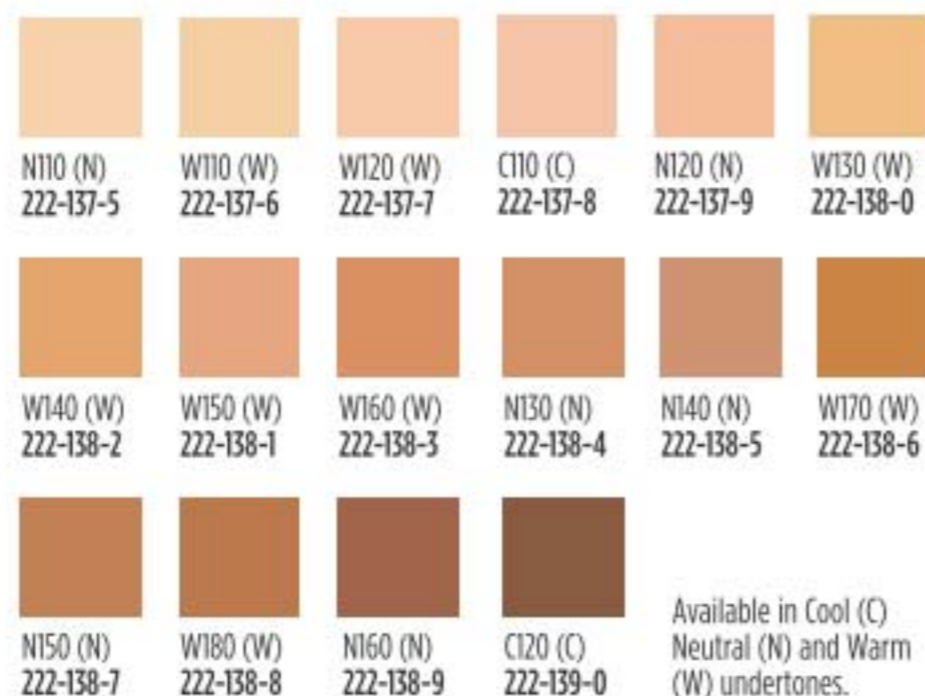

CASHMERE MAKEUP

with 24 hours of comfortable, breathable wear

W150

Model is wearing 24 Hour Foundation in Muffin.

2-in-1 powder can be worn wet or dry. Use as foundation or setting powder.

fmg Cashmere Complexion Compact Powder Foundation

Use as foundation or setting powder for buildable, medium to full coverage. Amino-acid coated pigments control shine and visibly smooth skin for perfected, all-day wear. With vegan collagen, lavender oil, artichoke and chamomile extracts. 9.5 g
reg. 52.00
42.00

FREE

fmg Cashmere 24 Hour Cream Eyeliner Pitch Black, 1.31 g
26.00 value with every 2 purchases from pages 30-35.

In case of unforeseen demand, Avon reserves the right to substitute the free product with one of equal or greater value.

CASHMERE for face

Available in: Cool (C), Neutral (N), Warm (W) and Warm Olive (WO) undertones.

Corrects dark circles and imperfections.

fmg Cashmere 24 Hour Concealer
Creamy lightweight texture. Soft focus matte finish. With antioxidant botanical extract. Vegan. 6 ml
reg. 31.00
23.00

Good Housekeeping Magazine 2021 Beauty Award Winner.

fmg Cashmere 24 Hour Foundation
Full, flexible coverage with a matte finish. Blurs pores and fine lines for a smoother complexion. With antioxidant botanical extracts. Ideal for all skin types. Vegan. 30 ml
reg. 45.00
35.00

Package labels may vary.