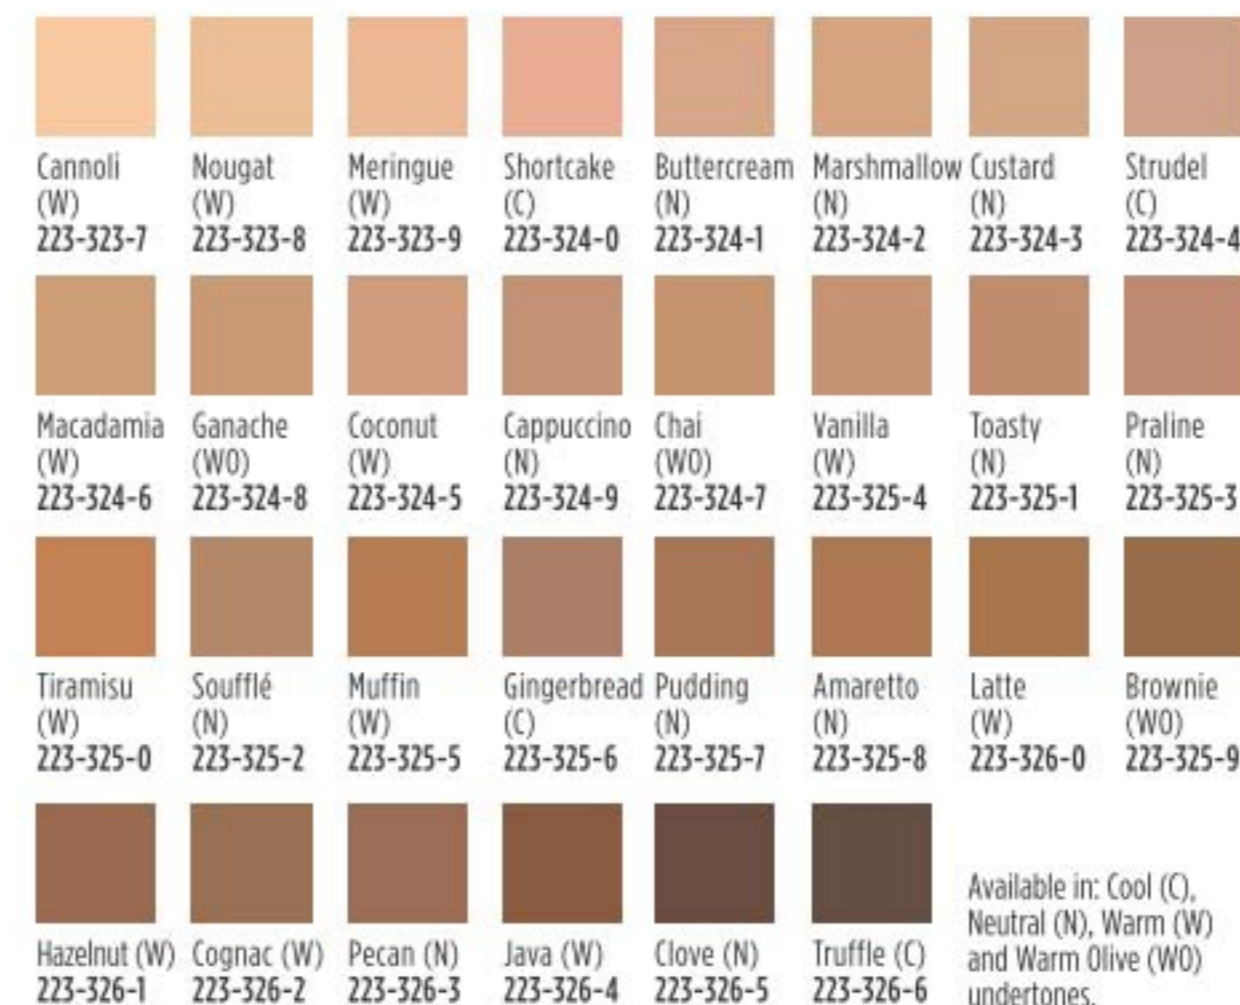

CASHMERE for face

Available in: Cool (C), Neutral (N), Warm (W) and Warm Olive (WO) undertones.

Corrects dark circles and imperfections.

fmg Cashmere 24 Hour Concealer
Creamy lightweight texture. Soft focus matte finish. With antioxidant botanical extract. Vegan. 6 ml
reg. 31.00
23.00

Good Housekeeping Magazine 2021 Beauty Award Winner.

fmg Cashmere 24 Hour Foundation
Full, flexible coverage with a matte finish. Blurs pores and fine lines for a smoother complexion. With antioxidant botanical extracts. Ideal for all skin types. Vegan. 30 ml
reg. 45.00
35.00