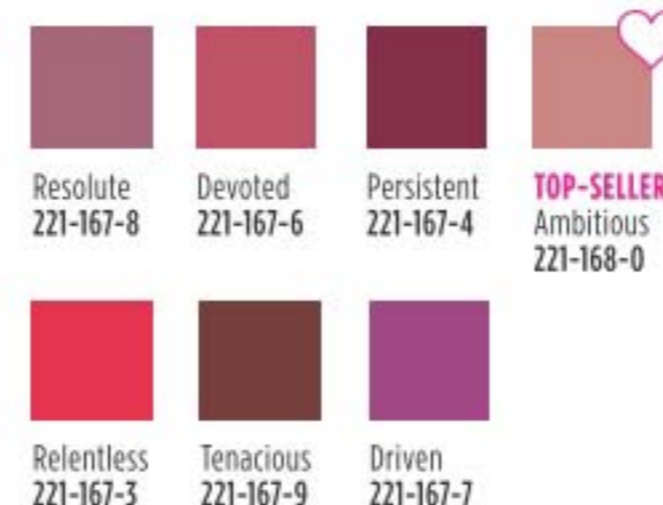

VELVETY SOFT MATTE FINISH

Weightless, non-drying formula that lasts for hours.

Mattitude Soft Matte Liquid Lip

Micronized pigments release vivid colour. Poppy seed oil and vitamin E nourish and smooth lips. Paraben/sulfate/phthalate-free. 4 ml
reg. 19.00
13.99