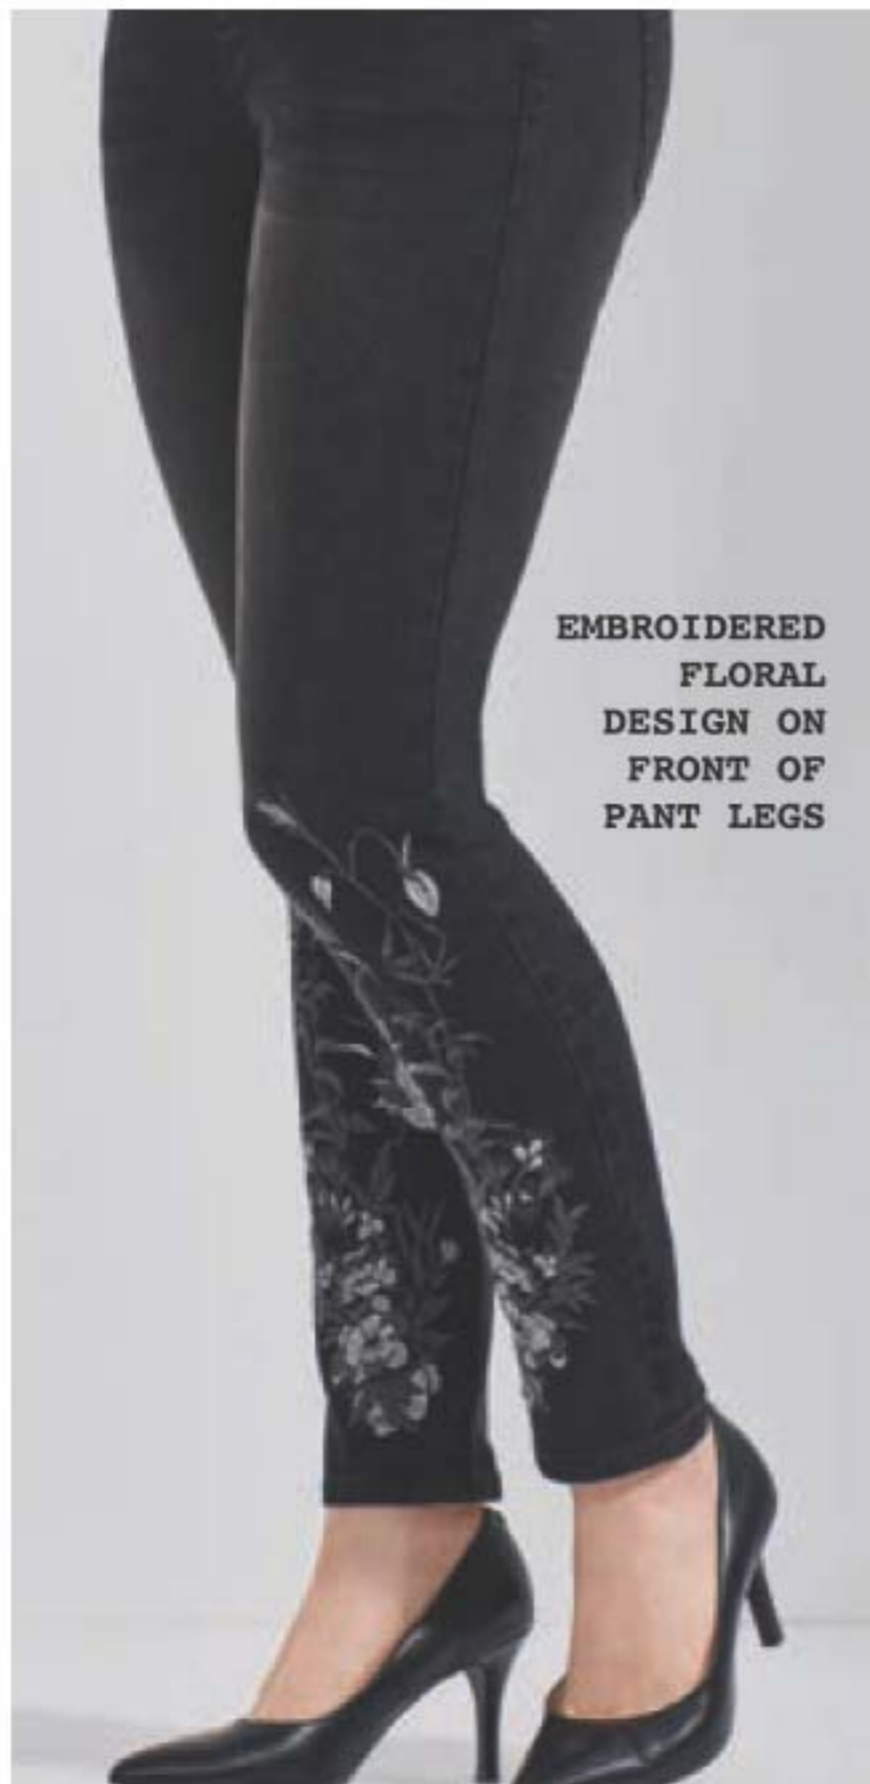

EMBROIDERED
FLORAL
DESIGN ON
FRONT OF
PANT LEGS

NEW

❖ Pull-On Comfort Jean Embroidery Detail

Pull-on black denim jeans in classic 5-pocket design. Comfort waistband and spandex for comfortable stretch. Inseam: 71 cm for all sizes. Cotton/polyester/spandex. Machine wash, line dry.

6 225-502-9	12 225-503-2	18 225-503-5
8 225-503-0	14 225-503-3	20 225-503-6
10 225-503-1	16 225-503-4	22 225-503-7
85.00		90.00

limited quantities