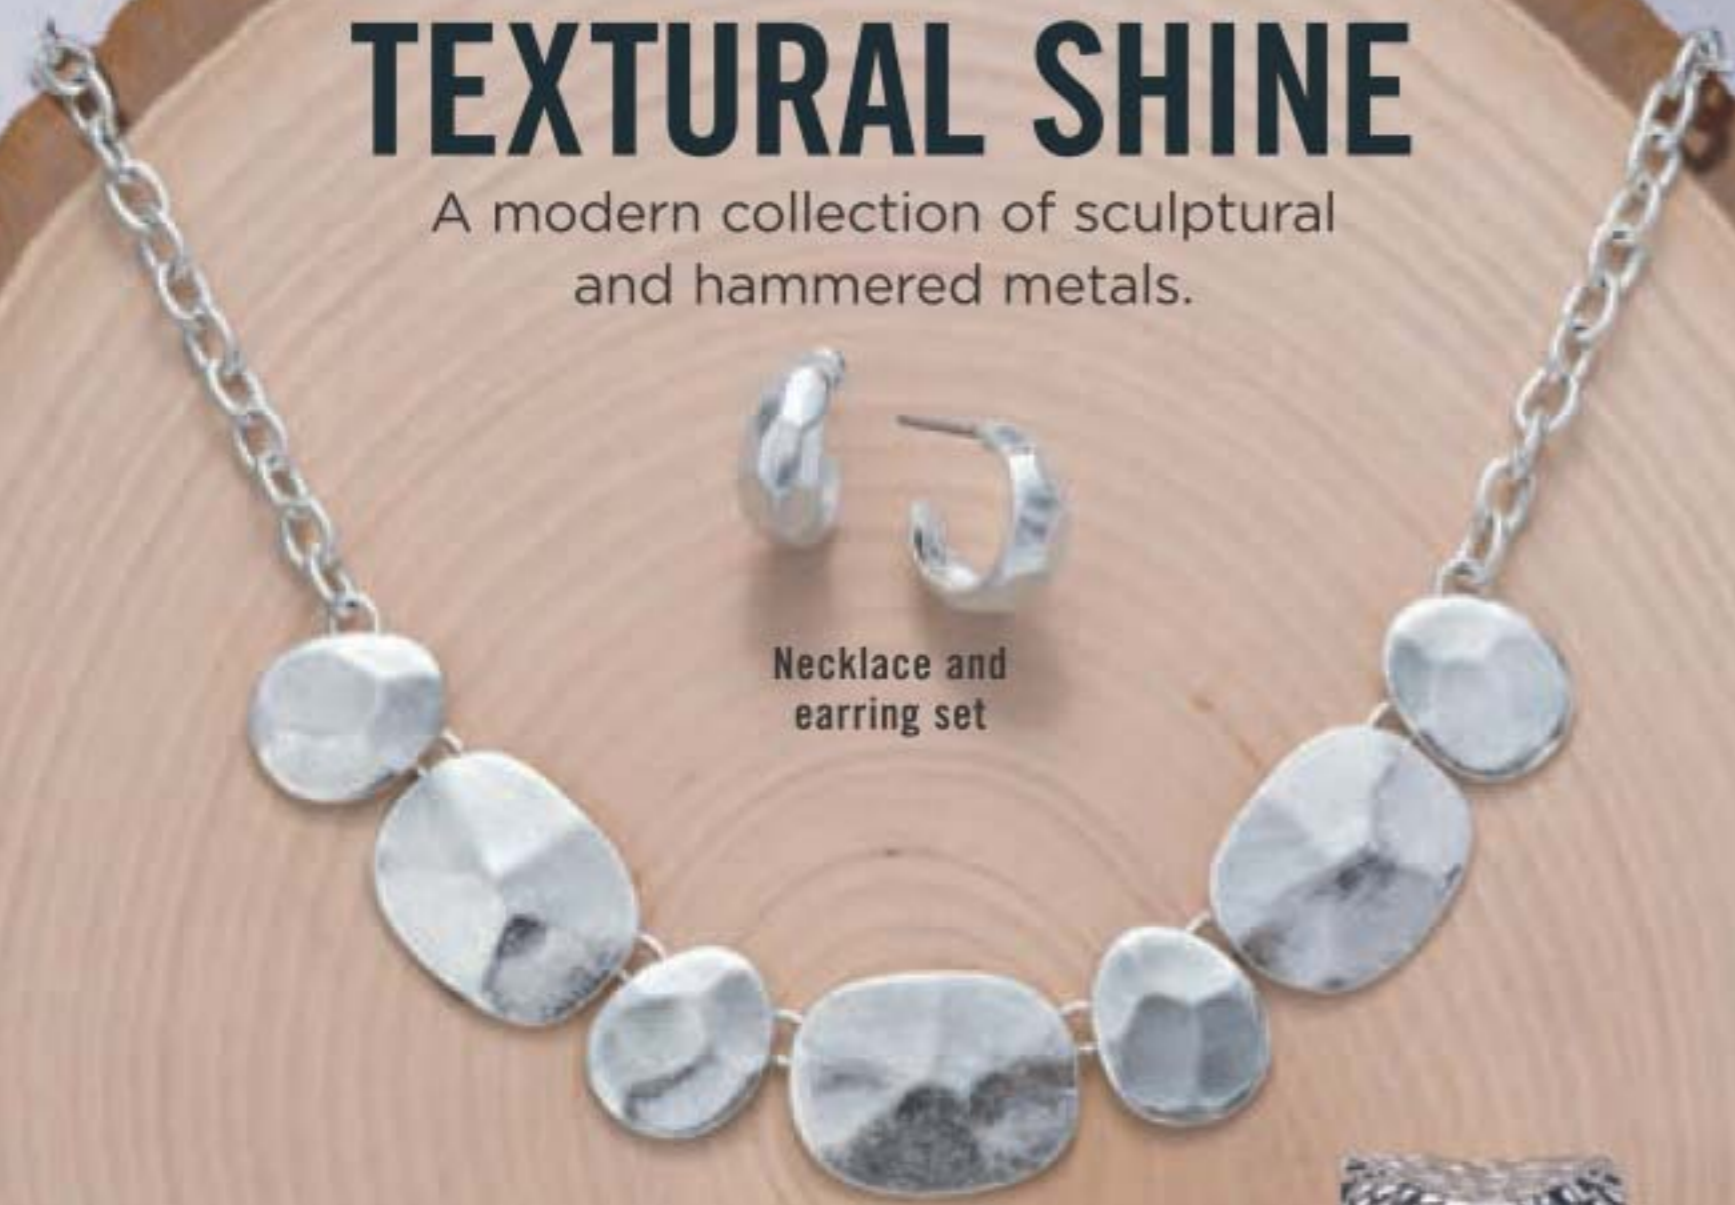

TEXTURAL SHINE

A modern collection of sculptural and hammered metals.

Necklace and earring set