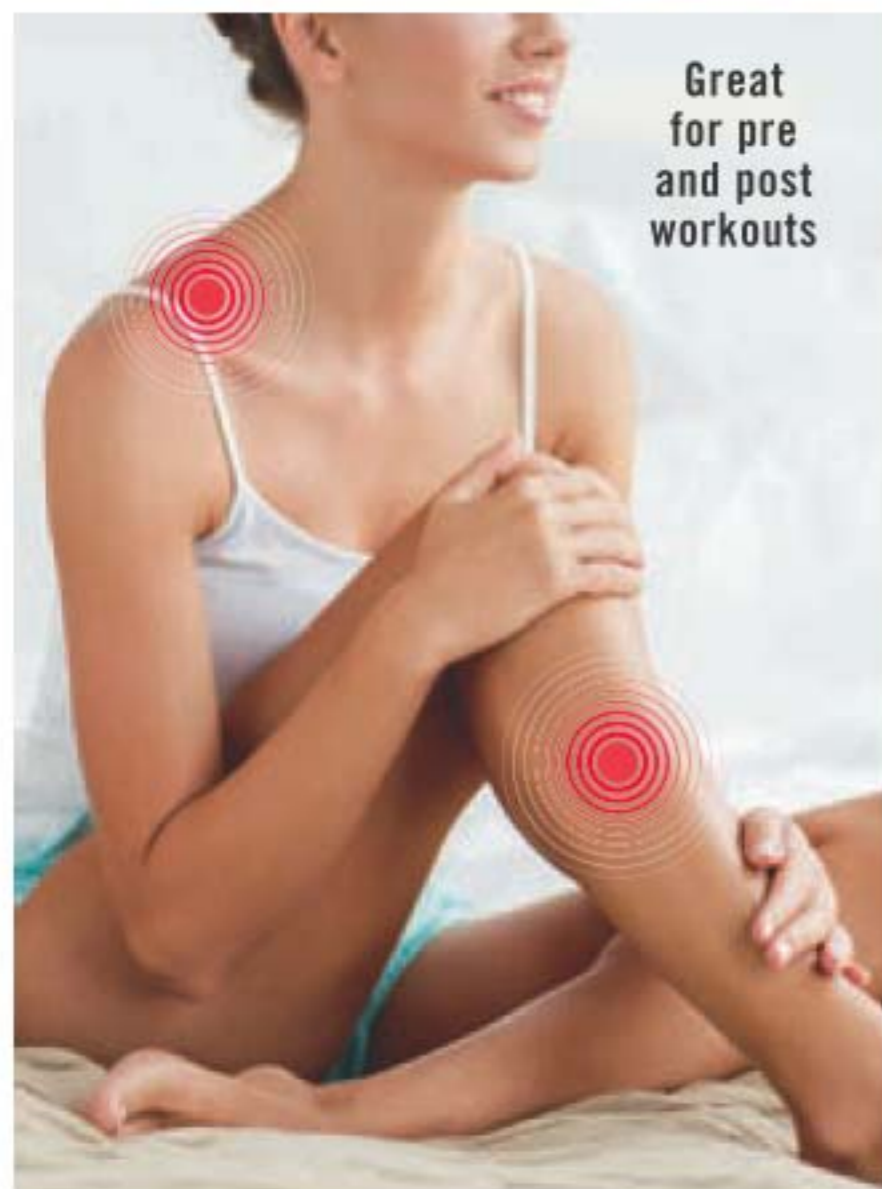

NEW

**Microbiome
by Reach® Hygiene
Deodorant Stick**
75 g 224-078-1
reg. 18.00
14.99

Perfect for
the gym and
on-the-go!

24-hour
odour
protection

Roll out knots in sore, aching muscles with ease

Great for pre and post workouts

ROLLER BALL MASSAGER

Roll in a back-and-forth motion, applying more pressure for a deeper, more invigorating massage.

Place in freezer to help soothe inflammation

Rollerball Massager
Polypropylene/resin.
For adult use only.
6 x 6 x 5.5 cm
222-620-1
12.99
limited quantities