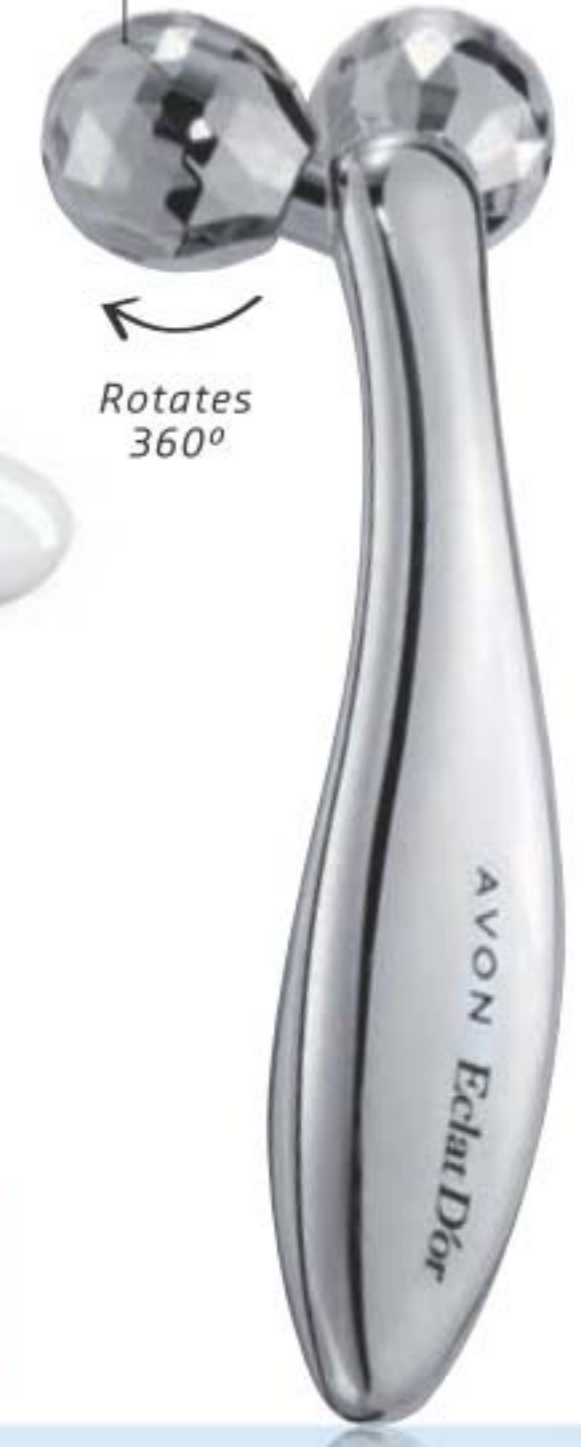

Rotates 360°

Aqua Bomb Makeup Removing Cleansing Balm
With lotus flower, marshmallow root and lady's mantle to hydrate skin and boost radiance while removing all traces of dirt and makeup. No oily residue. 100 ml
223-417-2 48.00

Aqua Bomb Jelly Cleanser
Jelly-to-foam formulated with amino acids and glycerin-based cleansing agents gently remove makeup without stripping skin of moisture. 160 ml
222-316-8 37.00

NEW
Mild and Effective Facial Scrub
With lemon balm, a detoxifying herb from the mint family that soothes and smooths skin and helps prevent skin blemishes for a clear, healthy-looking complexion. 100 ml
222-808-5 29.00

Aqua Bomb Hydrating Toner
Lightweight water-based toner with super-hydrating hyaluronic acid, soothing honeysuckle flower extract and moisture-enhancing baobab tree seed extract. Sulfates/paraben/phtalate-free. 200 ml
222-319-4 39.00

Youth Creator - Age Knockdown Bomb
Antioxidant-rich serum helps reduce the appearance of enlarged pores and boosts elasticity for smoother, younger-looking skin. With nourishing ceramides. 50 ml
222-841-9 80.00

The True Serum Resurfacing PHA/AHA 10%
Helps gently and effectively exfoliate to visibly improve skin tone and texture and reveal a fresher, more youthful look. 50 ml
222-486-8 65.00

Eclat D'or Youth Activating Massager
Chrome-plated roller deeply kneads the curvature of your face and décolletage to help revive and tighten tired, stressed skin. 15 cm L. **221-932-0 reg. 70.00 55.00**