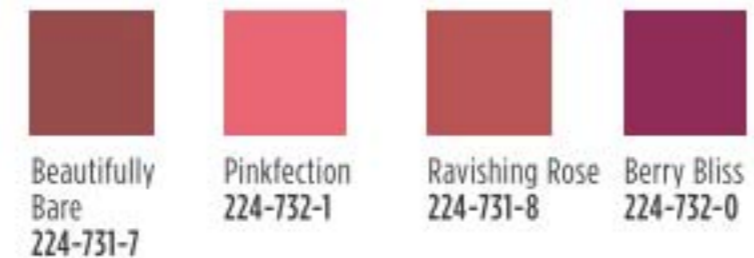

CASHMERE for lips

Good Housekeeping Magazine 2022 Beauty Award Winner.

fmg Cashmere Essence Lipcream
Plant-based Bio-Retinol, known for effective anti-aging properties without the harsh irritation, improves lip hydration and protection. High-shine finish. 3 g
reg. 32.00
26.00

DUAL-ENDED
apply lip colour
follow with lacquer
top coat

fmg Cashmere Rouge Lacquer
Dual-ended. Ultra-pigmented lip colour and brilliant clear lacquer deliver high-performance wear throughout the day. Full-coverage colour dries quickly without feathering. Moisturizing top coat locks colour in place for a high-shine finish that keeps lips looking beautiful and feeling comfortable for hours. Transfer/smudge/feather-proof. Vegan. Free from parabens. 5.6 g total weight.
reg. 32.00
26.00

FREE

fmg Cashmere 24 Hour Cream Eyeliner Pitch Black, 1.31 g
26.00 value with every 2 purchase from pages 30-35.

In case of unforeseen demand, Avon reserves the right to substitute the free product with one of equal or greater value.

COLOUR MEETS SHINE

fmg Cashmere Lipcream
Infused with antioxidant vitamins C and E, shea butter, avocado, and coconut oils to nourish and soften lips. **Satin finish (S) in traditional case and matte finish (M) in chic slimline case.** Each, 3.5 g
reg. 32.00
26.00 each