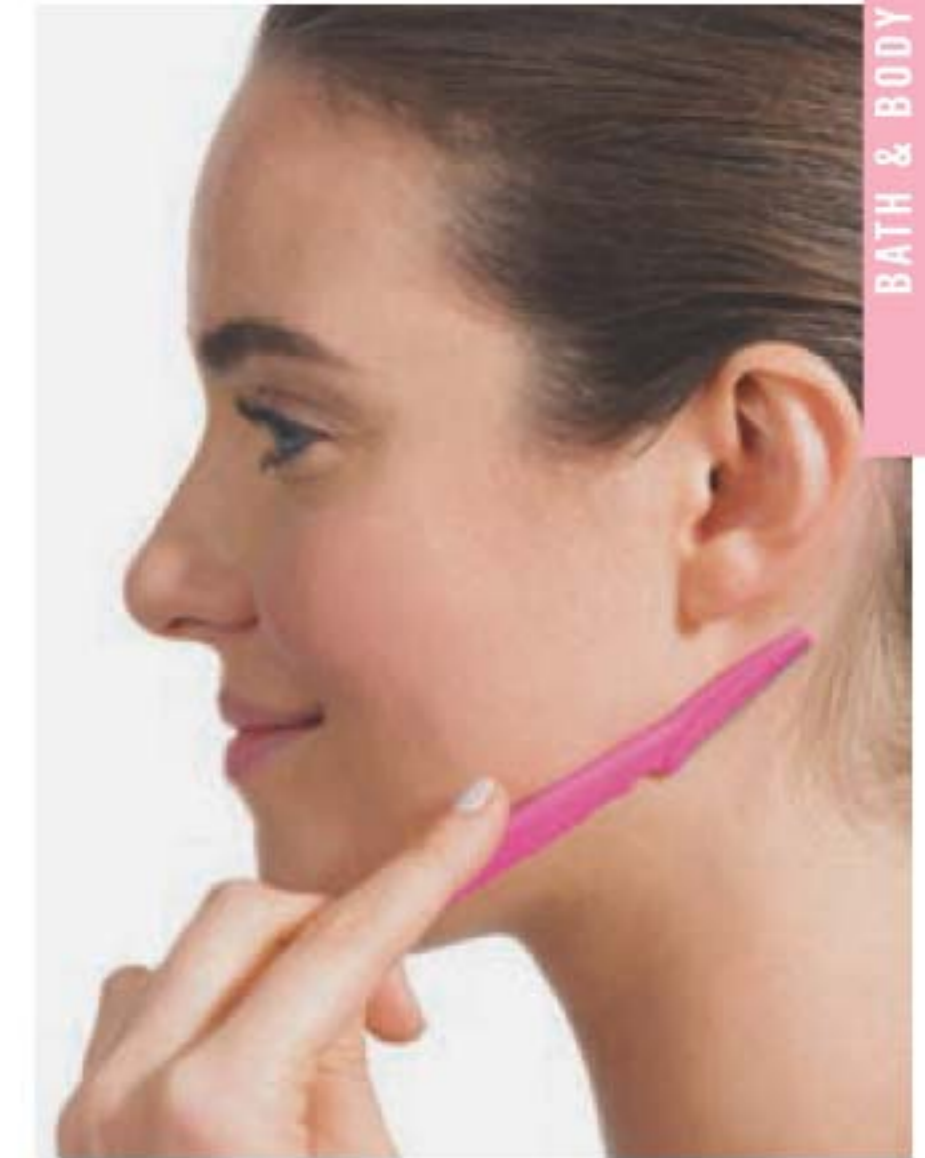

HAIR REMOVAL

ELIMINATES peach fuzz in seconds!

Exfoliates gently, allowing for better absorption of skin care products and a more flawless makeup application.

Ombé Facial Hair Removal Wands

Provides precise and safer hair grooming. Glide the razor downward at a 45 degree angle. Rinse razor and dry before placing safety cap on. 15 cm L. Plastic/stainless steel. **222-532-7**

7.99 set of 3 limited quantities