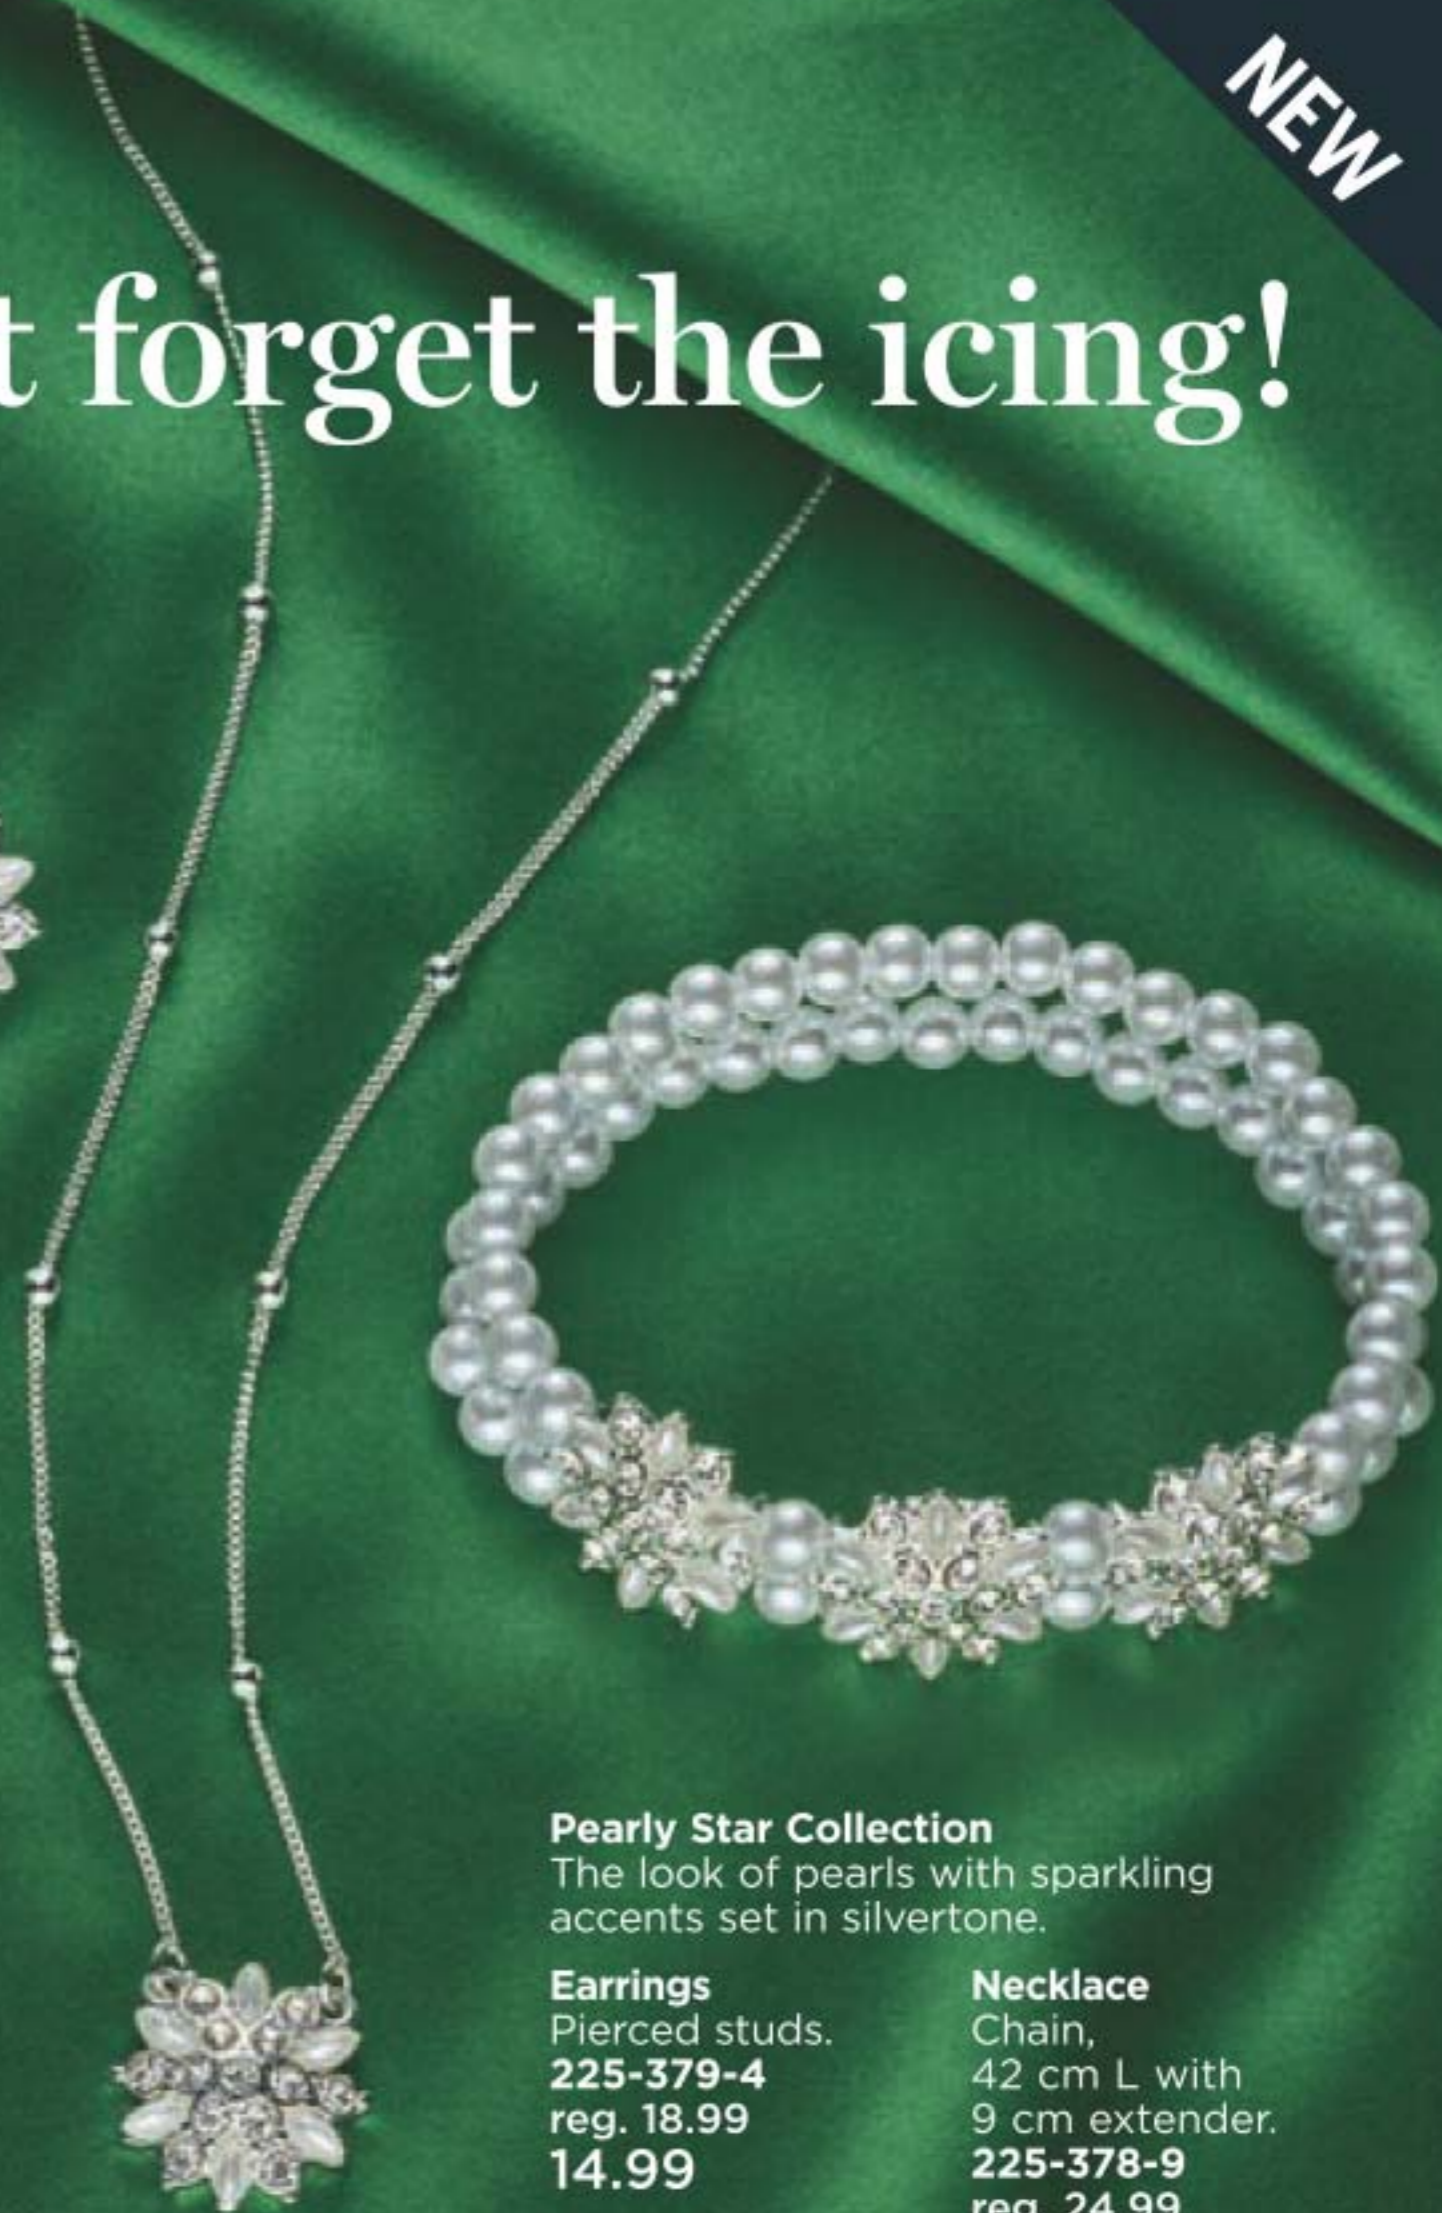

NEW! LIMITED EDITION

Winter Cross Collection
Pavé stones set in silvertone.

Necklace
42 cm L with 9 cm
extender. Cross pendant,
3 cm L. **225-381-8**
reg. 24.99
19.99

Ring
2 cm L.
6 **225-382-0**
8 **225-382-1**
10 **225-382-2**
reg. 18.99
14.99

**Stretch
Bracelet**
Stretches
to fit most.
Cross
charm,
2 cm L.
225-381-9
reg. 18.99
14.99

Earring Pack
3-pair set. Pierced.
Drops, 3 cm L; studs.
225-399-6
reg. 18.99
14.99 the pack

NEW

don't forget the icing!

Pearly Star Collection
The look of pearls with sparkling
accents set in silvertone.

Earrings
Pierced studs.
225-379-4
reg. 18.99
14.99

Ring
6 **225-379-6**
8 **225-379-7**
10 **225-379-8**
reg. 18.99
14.99

Necklace
Chain,
42 cm L with
9 cm extender.
225-378-9
reg. 24.99
19.99

Stretch Bracelet
Stretches
to fit most.
225-379-5
reg. 28.99
21.99