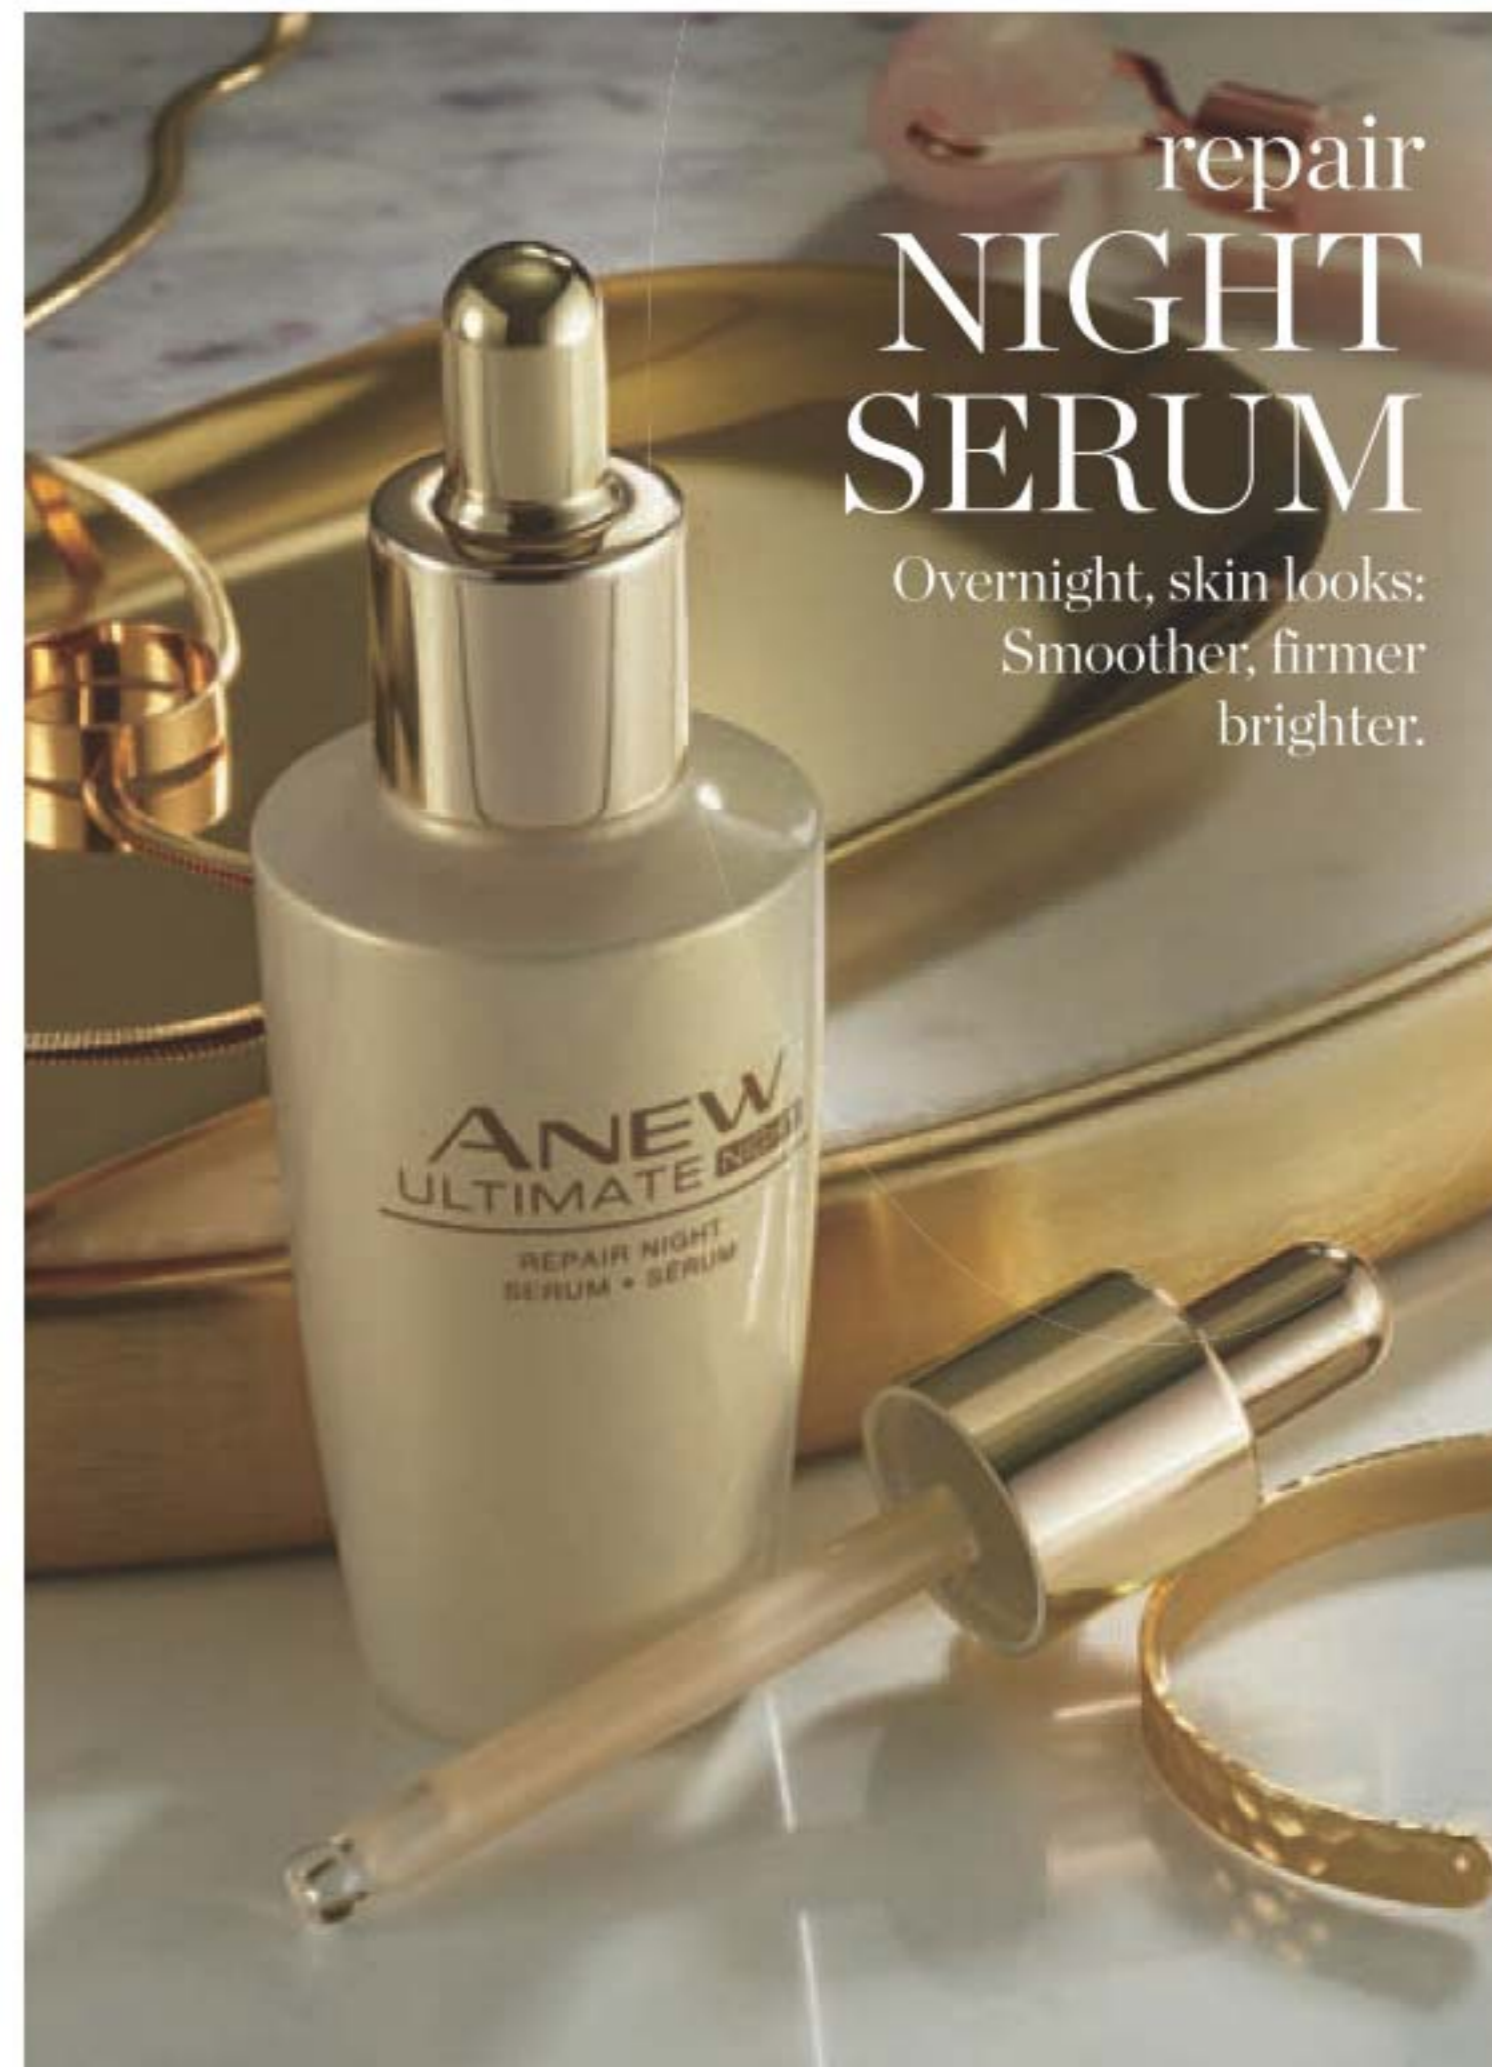

repair NIGHT SERUM

Overnight, skin looks:
Smoother, firmer
brighter.

These ingredients help skin look restored:

PEPTIDES

helps to visibly firm skin

LICORICE

helps visibly brighten and soothe skin

HYALURONIC ACID

helps boost hydration to keep skin looking plump and bouncy

NIACINAMIDE

helps support moisture barrier to visibly smooth fine lines

NEW

Anew Ultimate Repair Night Serum

Advanced restorative formula diminishes the appearance of fine lines and visibly improves skin tone and texture.

Use PM before moisturizer. 30 ml **224-621-9**

reg. 84.00

38.99