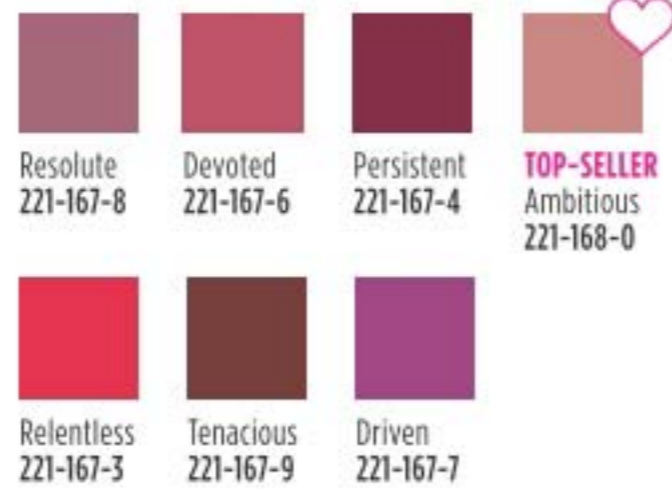

Weightless, non-drying formula that lasts for hours.

Mattitude Soft Matte Liquid Lip
Micronized pigments release vivid colour. Poppy seed oil and vitamin E nourish and smooth lips. Paraben/sulfate/phthalate-free. 4 ml
reg. 19.00
13.99