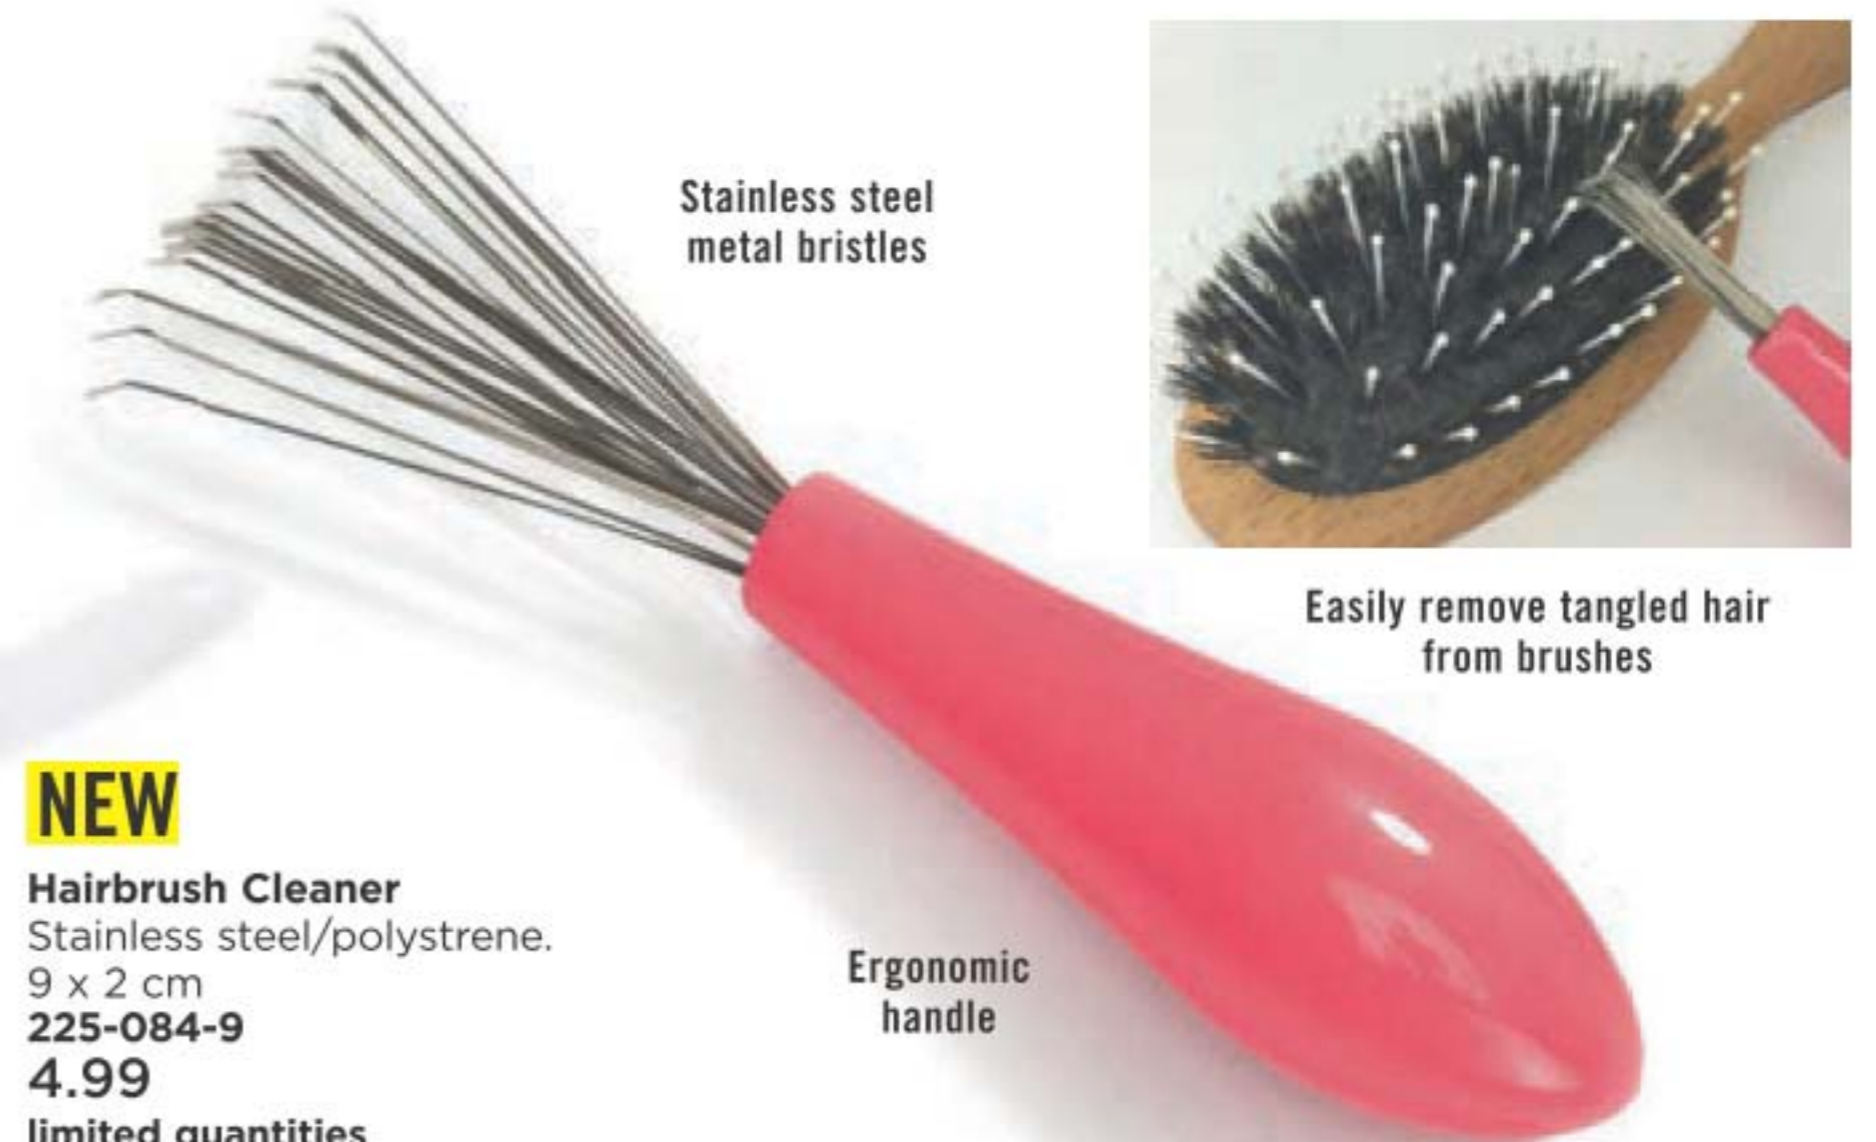

Stainless steel metal bristles

Easily remove tangled hair from brushes

NEW

Hairbrush Cleaner
Stainless steel/polystyrene. 9 x 2 cm
225-084-9
4.99
limited quantities

Ergonomic handle