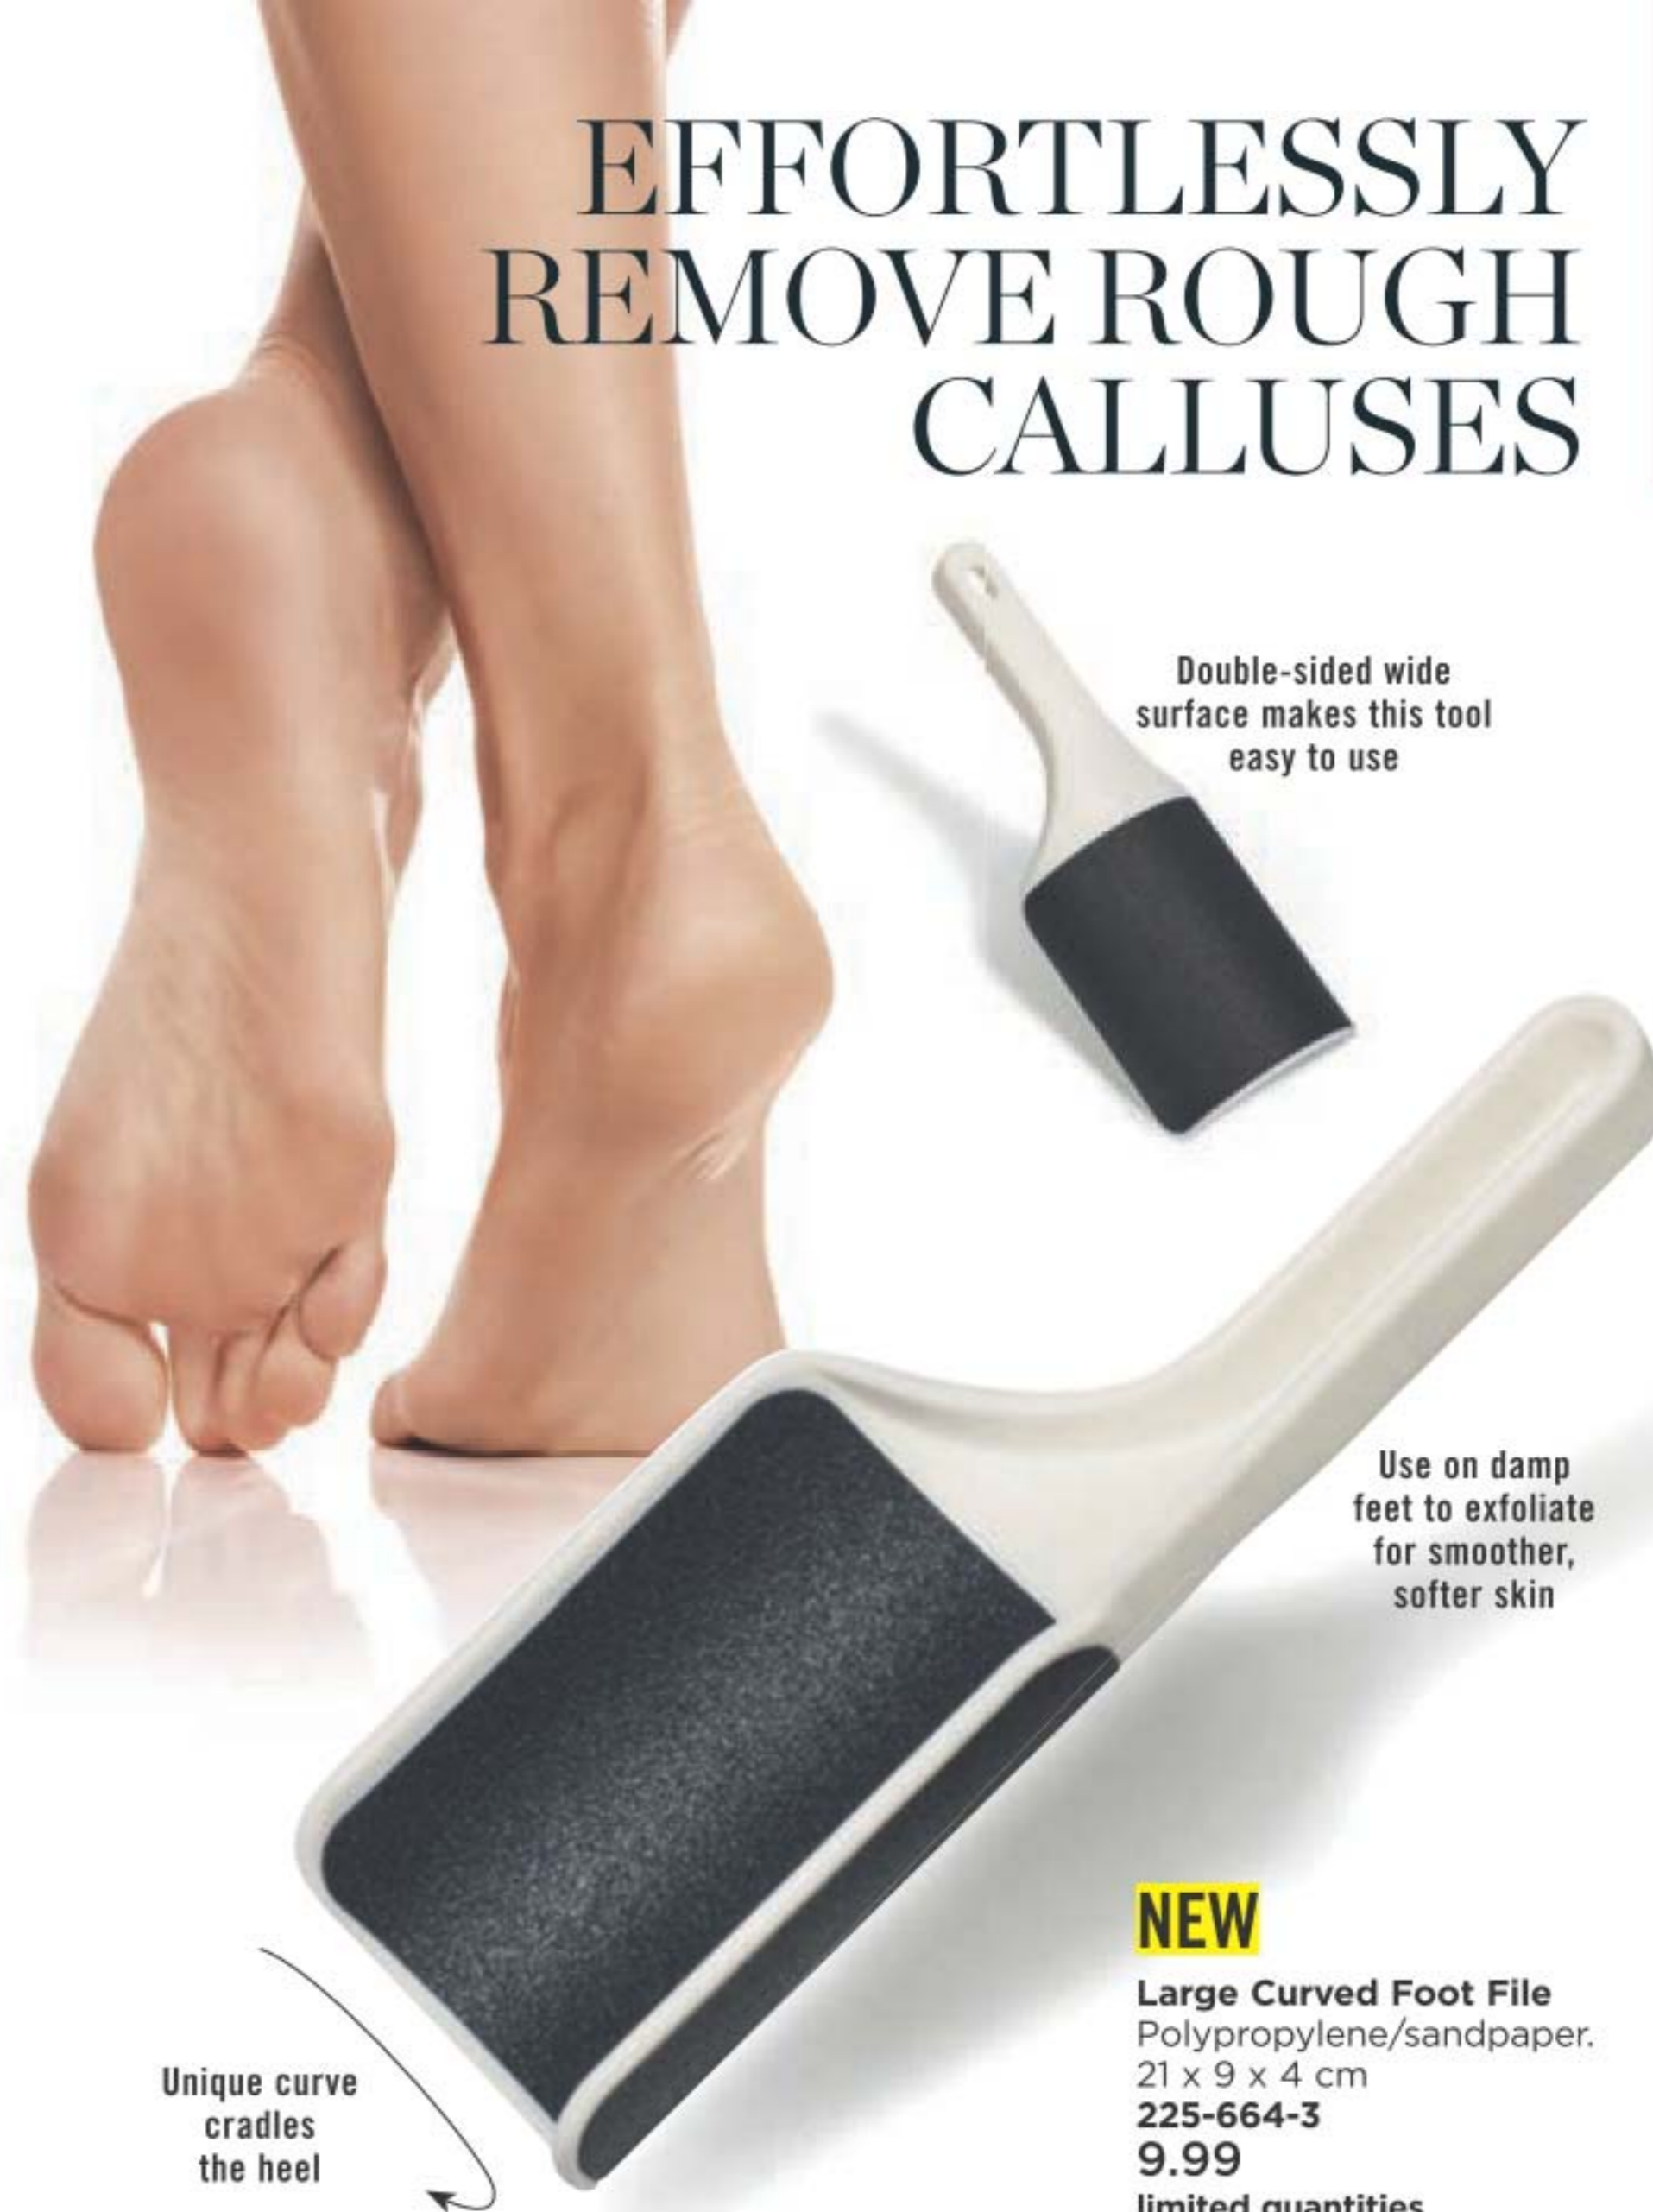

EFFORTLESSLY REMOVE ROUGH CALLUSES

BATH & BODY

Double-sided wide surface makes this tool easy to use

Use on damp feet to exfoliate for smoother, softer skin

Unique curve cradles the heel

NEW

Large Curved Foot File

Polypropylene/sandpaper. 21 x 9 x 4 cm

225-664-3

9.99

limited quantities