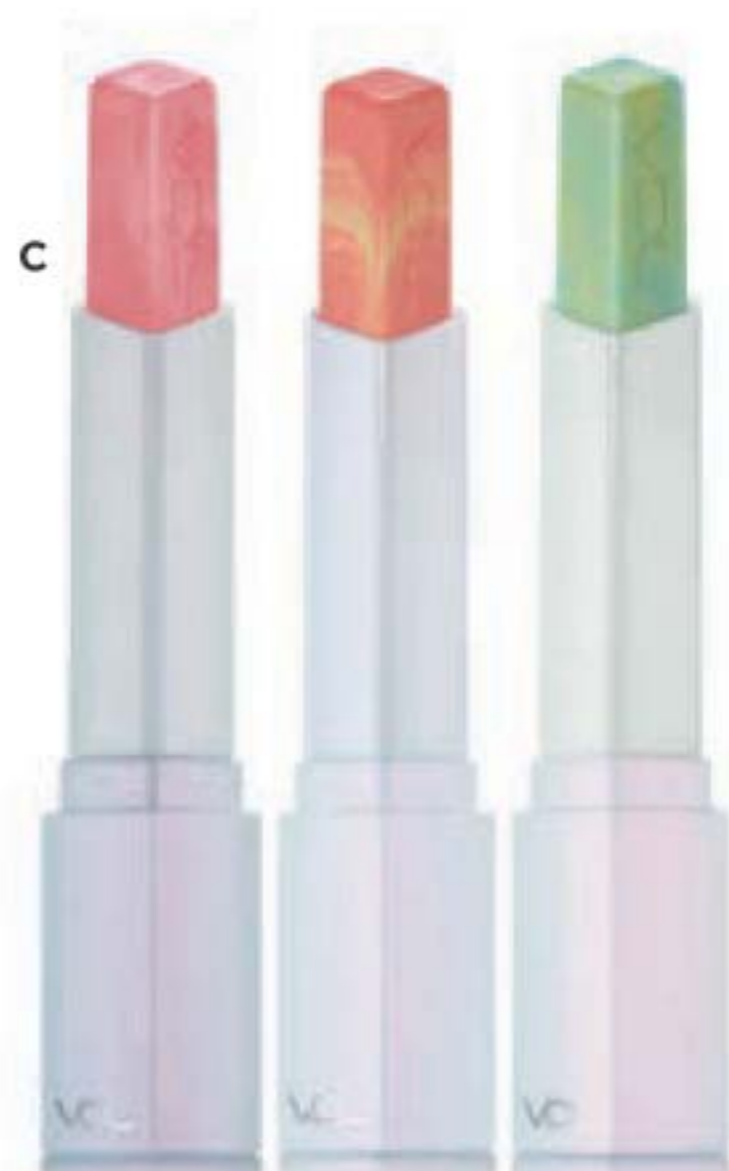

C

C. Expert Color Lip Cube Marble Glow

80% moisturizing oil instantly conditions and adds long-lasting shine. Unique cubic-edge angled design with two-tone marble layers provides precise application. 3.3 g
reg. 40.00
32.00 or...

Blooming Pink 222-314-2
Blessing Coral 222-314-3
Mint Favor (Colorless with menthol) 222-314-4

D. Tint Bar Triple Shot

All-in-one lip primer, balm and tint. Tri-colour design creates a multi-hued layer of shiny, sheer, delicate colour for softer, fuller-looking lips. With moisturizing royal jelly and nourishing ester oil. 3.5 g
reg. 33.00
26.00 or...