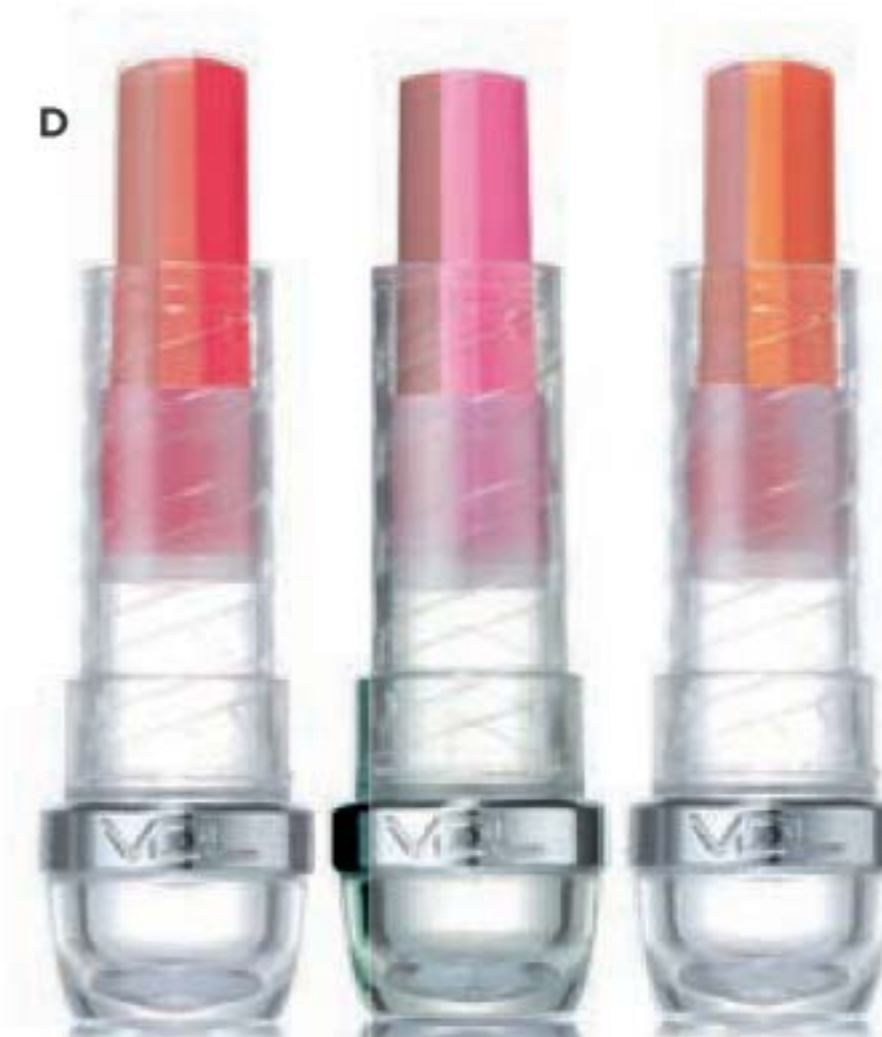

Model is wearing Eyefine Double Edge Eyebrow Pencil in Brown Black and Tint Bar Triple Shot in Triple Red.

D

Triple Red 222-314-5
Triple Pink 222-314-6
Triple Peach 222-314-7