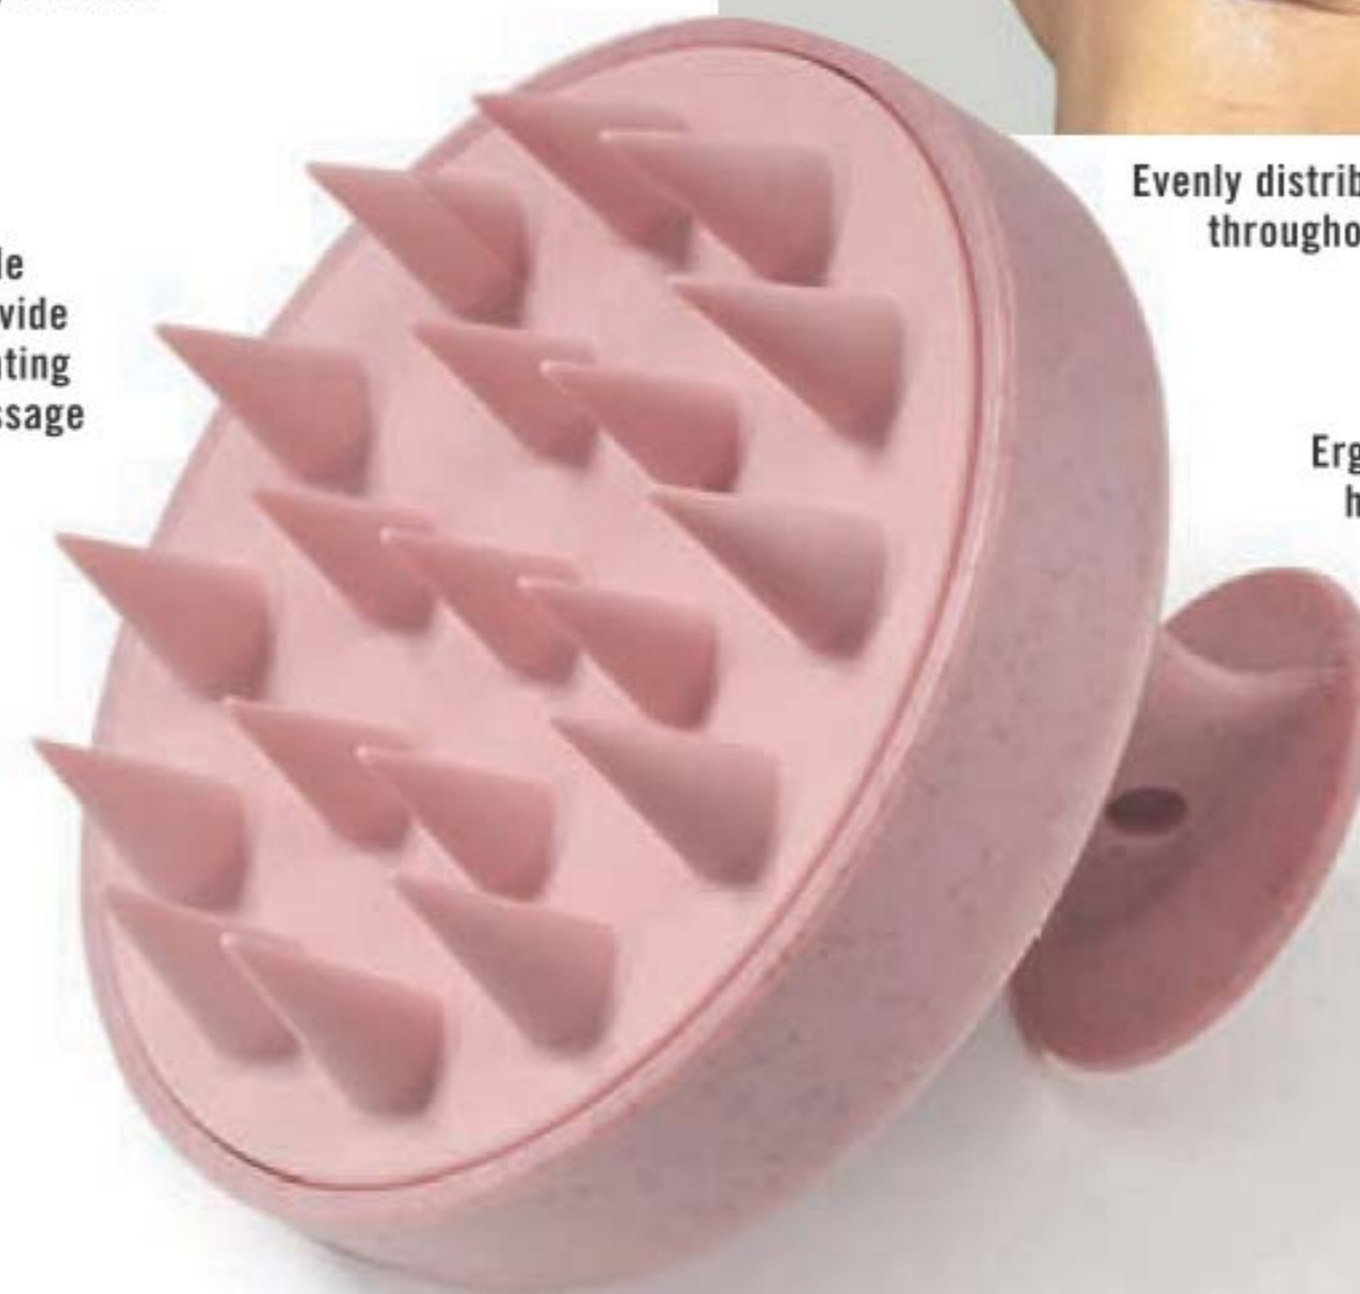

Evenly distributes treatments throughout your hair

Ergonomic handle