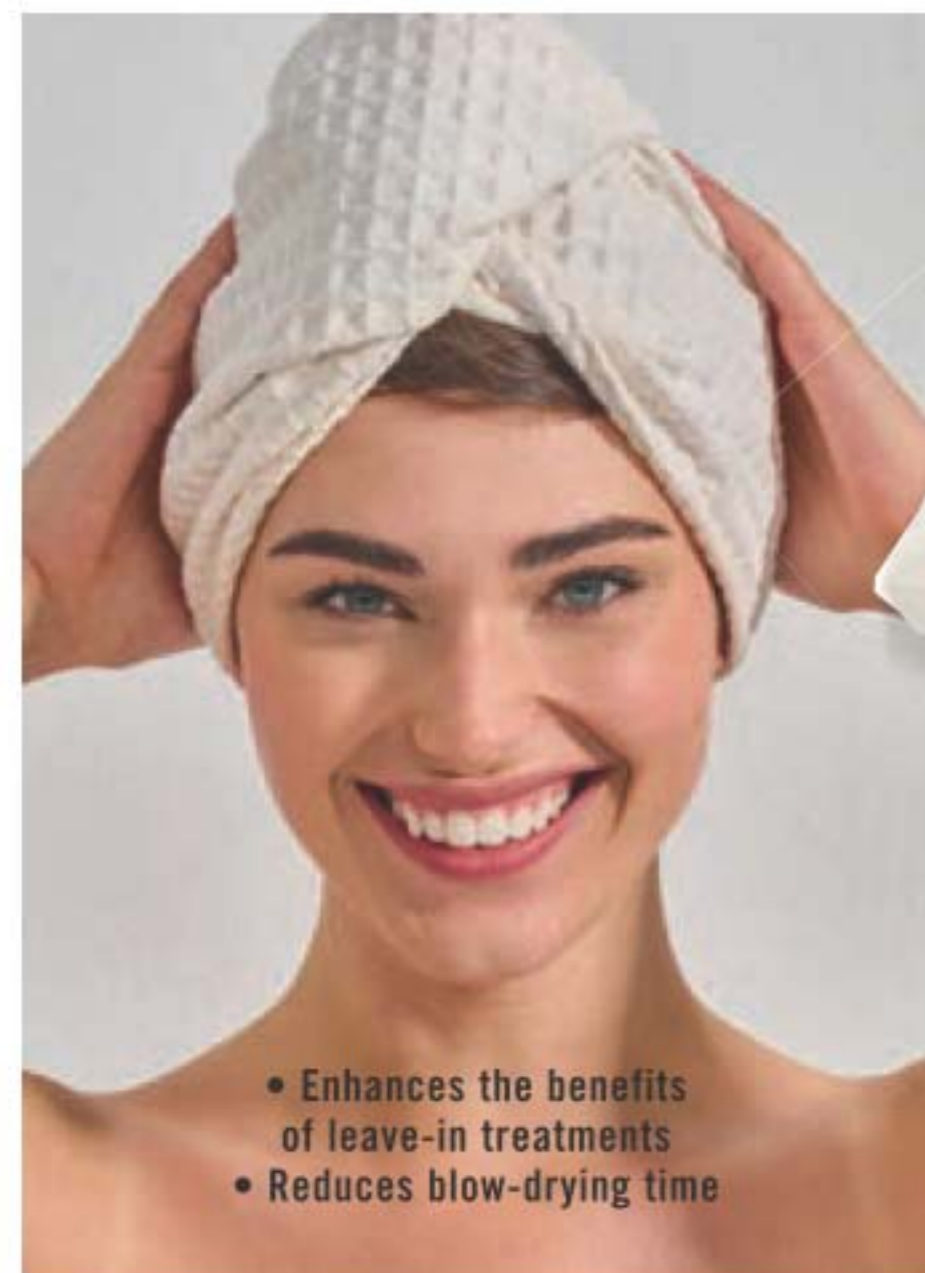

- Enhances the benefits of leave-in treatments
- Reduces blow-drying time