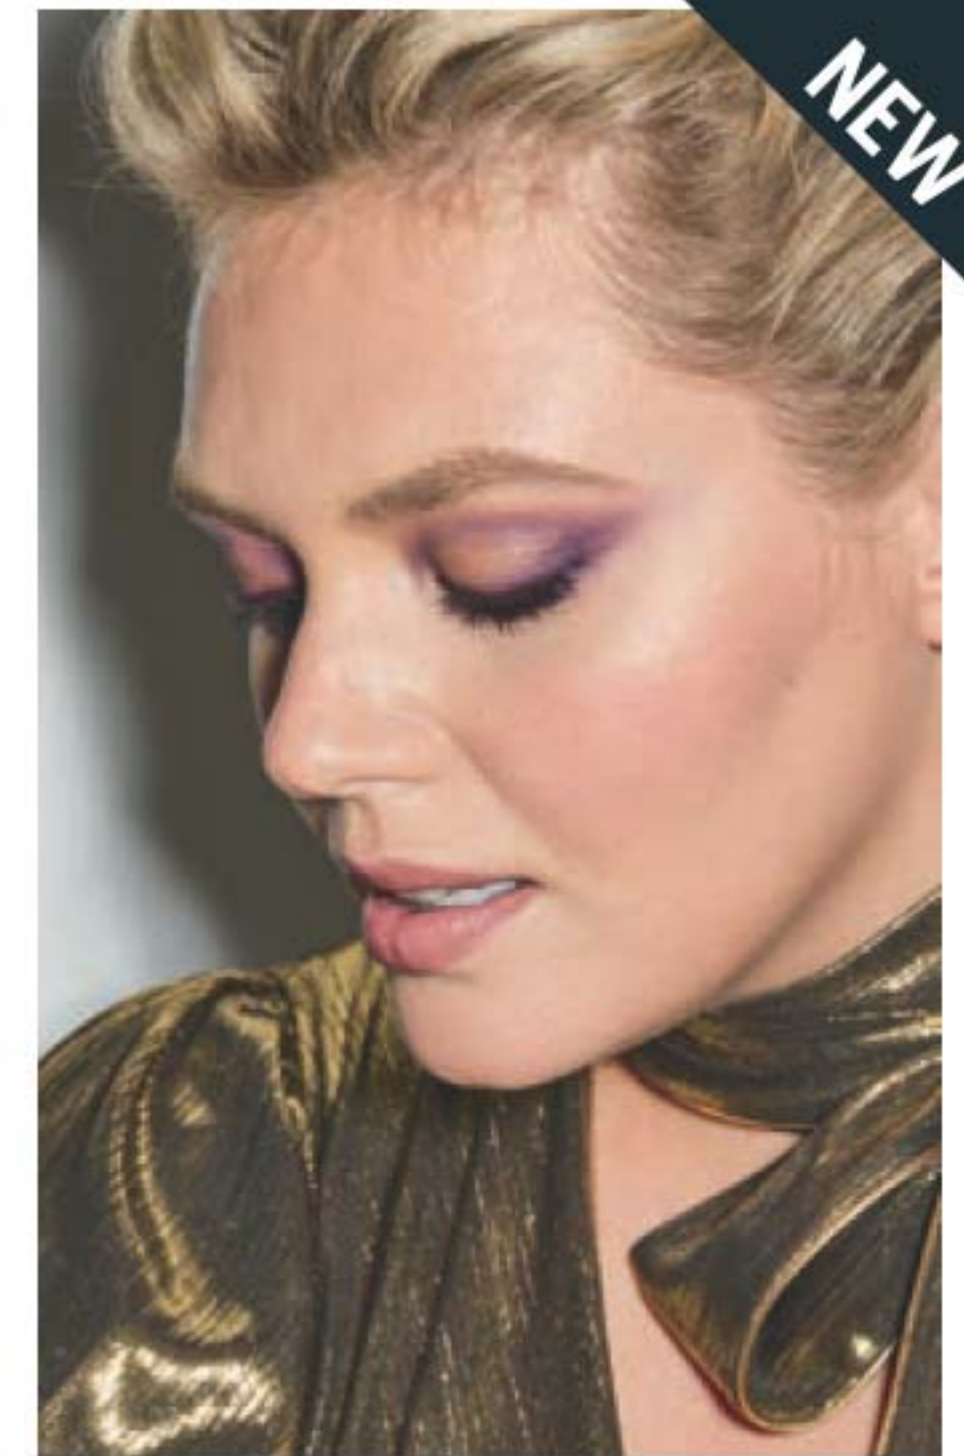

### **fmg Glimmer Cream Eyeliner**

Special shades just in time for the holidays! Soft sheen finish. Long-wearing. Retractable.

0.28 g  
reg. 13.00  
**5.99 each**

Bordeaux  
224-952-7

Teal Crush  
225-148-1