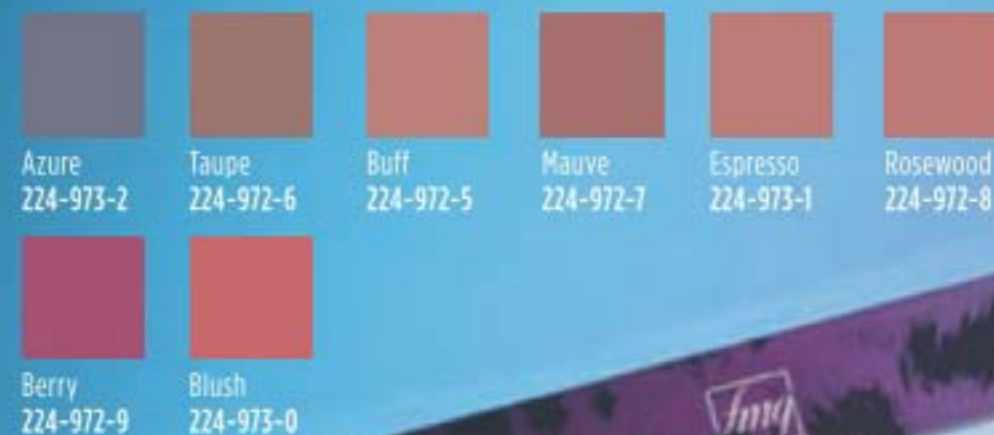

NEW

Perfectly designed false lashes add length, dimension and volume.

fmg CathyCat LushLashes

Vegan. Includes one pair of false lashes and glue. Available in two flirty styles!
Lash glue: 1 g
reg. 16.00
12.99