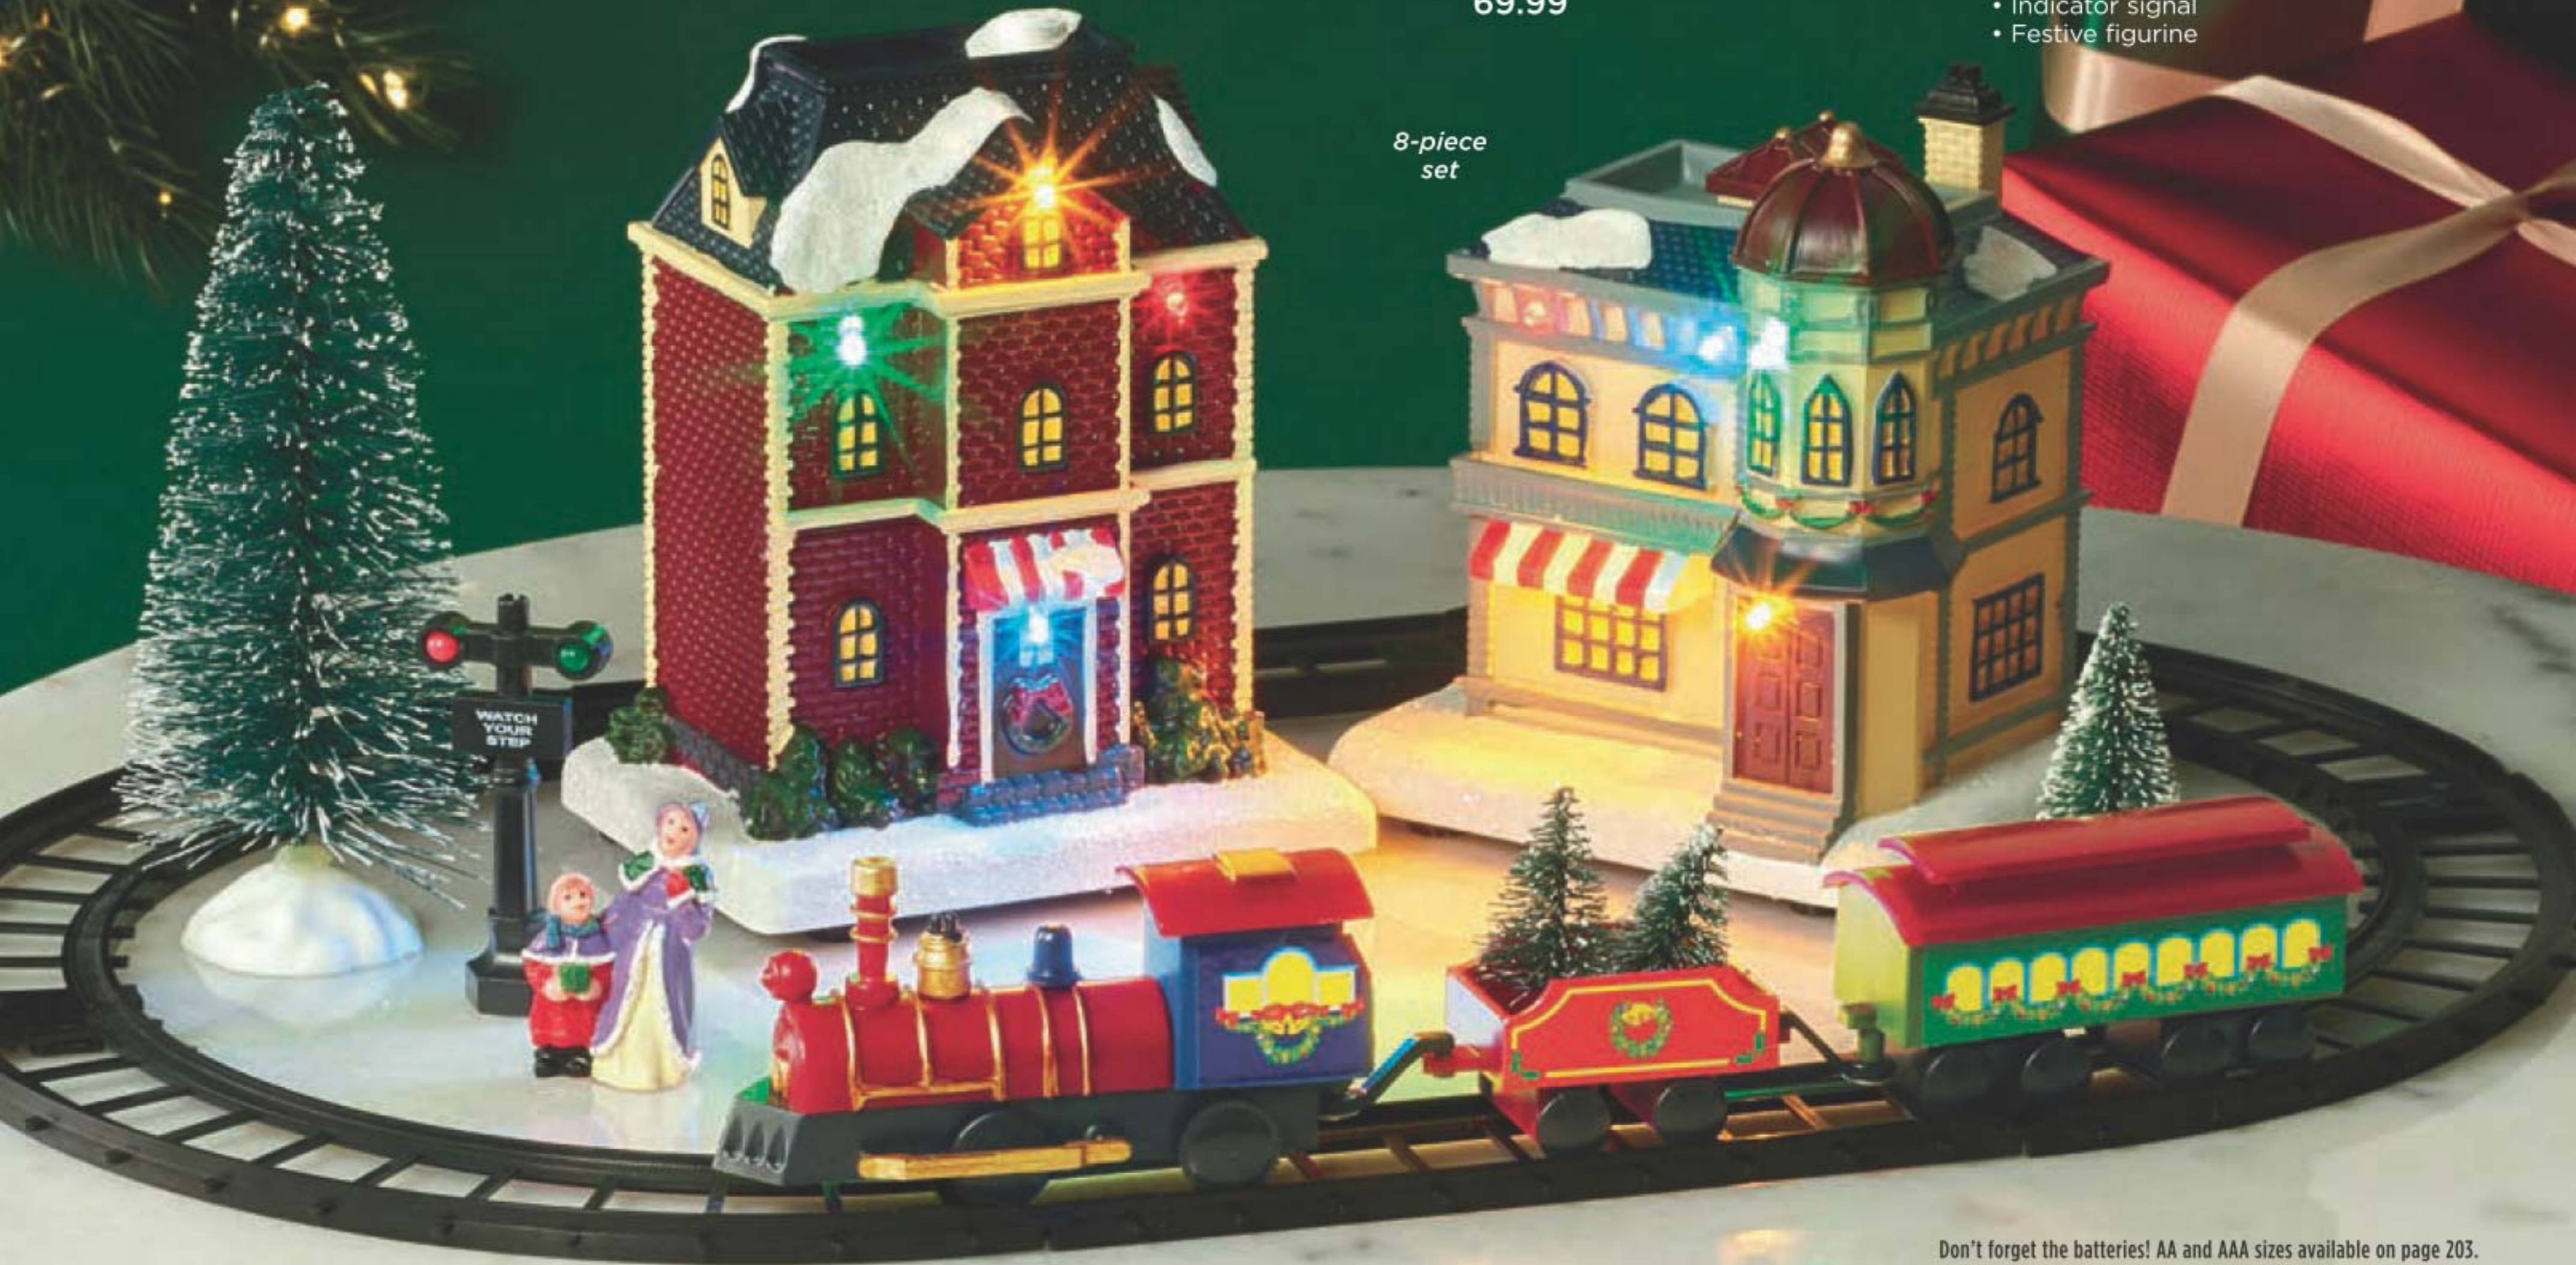

NEW

next stop, Christmas!

❖ Christmas Village Train Set

Houses light up. Train circles track. On/off switch. Takes 5 AAA batteries (not included). Plastic.

225-067-9

69.99

NEW! LIMITED EDITION

8-piece set includes:

- Train with caboose, 23 cm L x 3 cm W
- Train track, 41 cm L x 25 cm W
- Two houses, 10 cm L x 9 cm D x 12 cm H; 10 cm L x 8 cm D x 11 cm H
- Large and small bottle brush trees
- Indicator signal
- Festive figurine

8-piece set

Don't forget the batteries! AA and AAA sizes available on page 203.

For decorative use only. Keep out of reach of children.