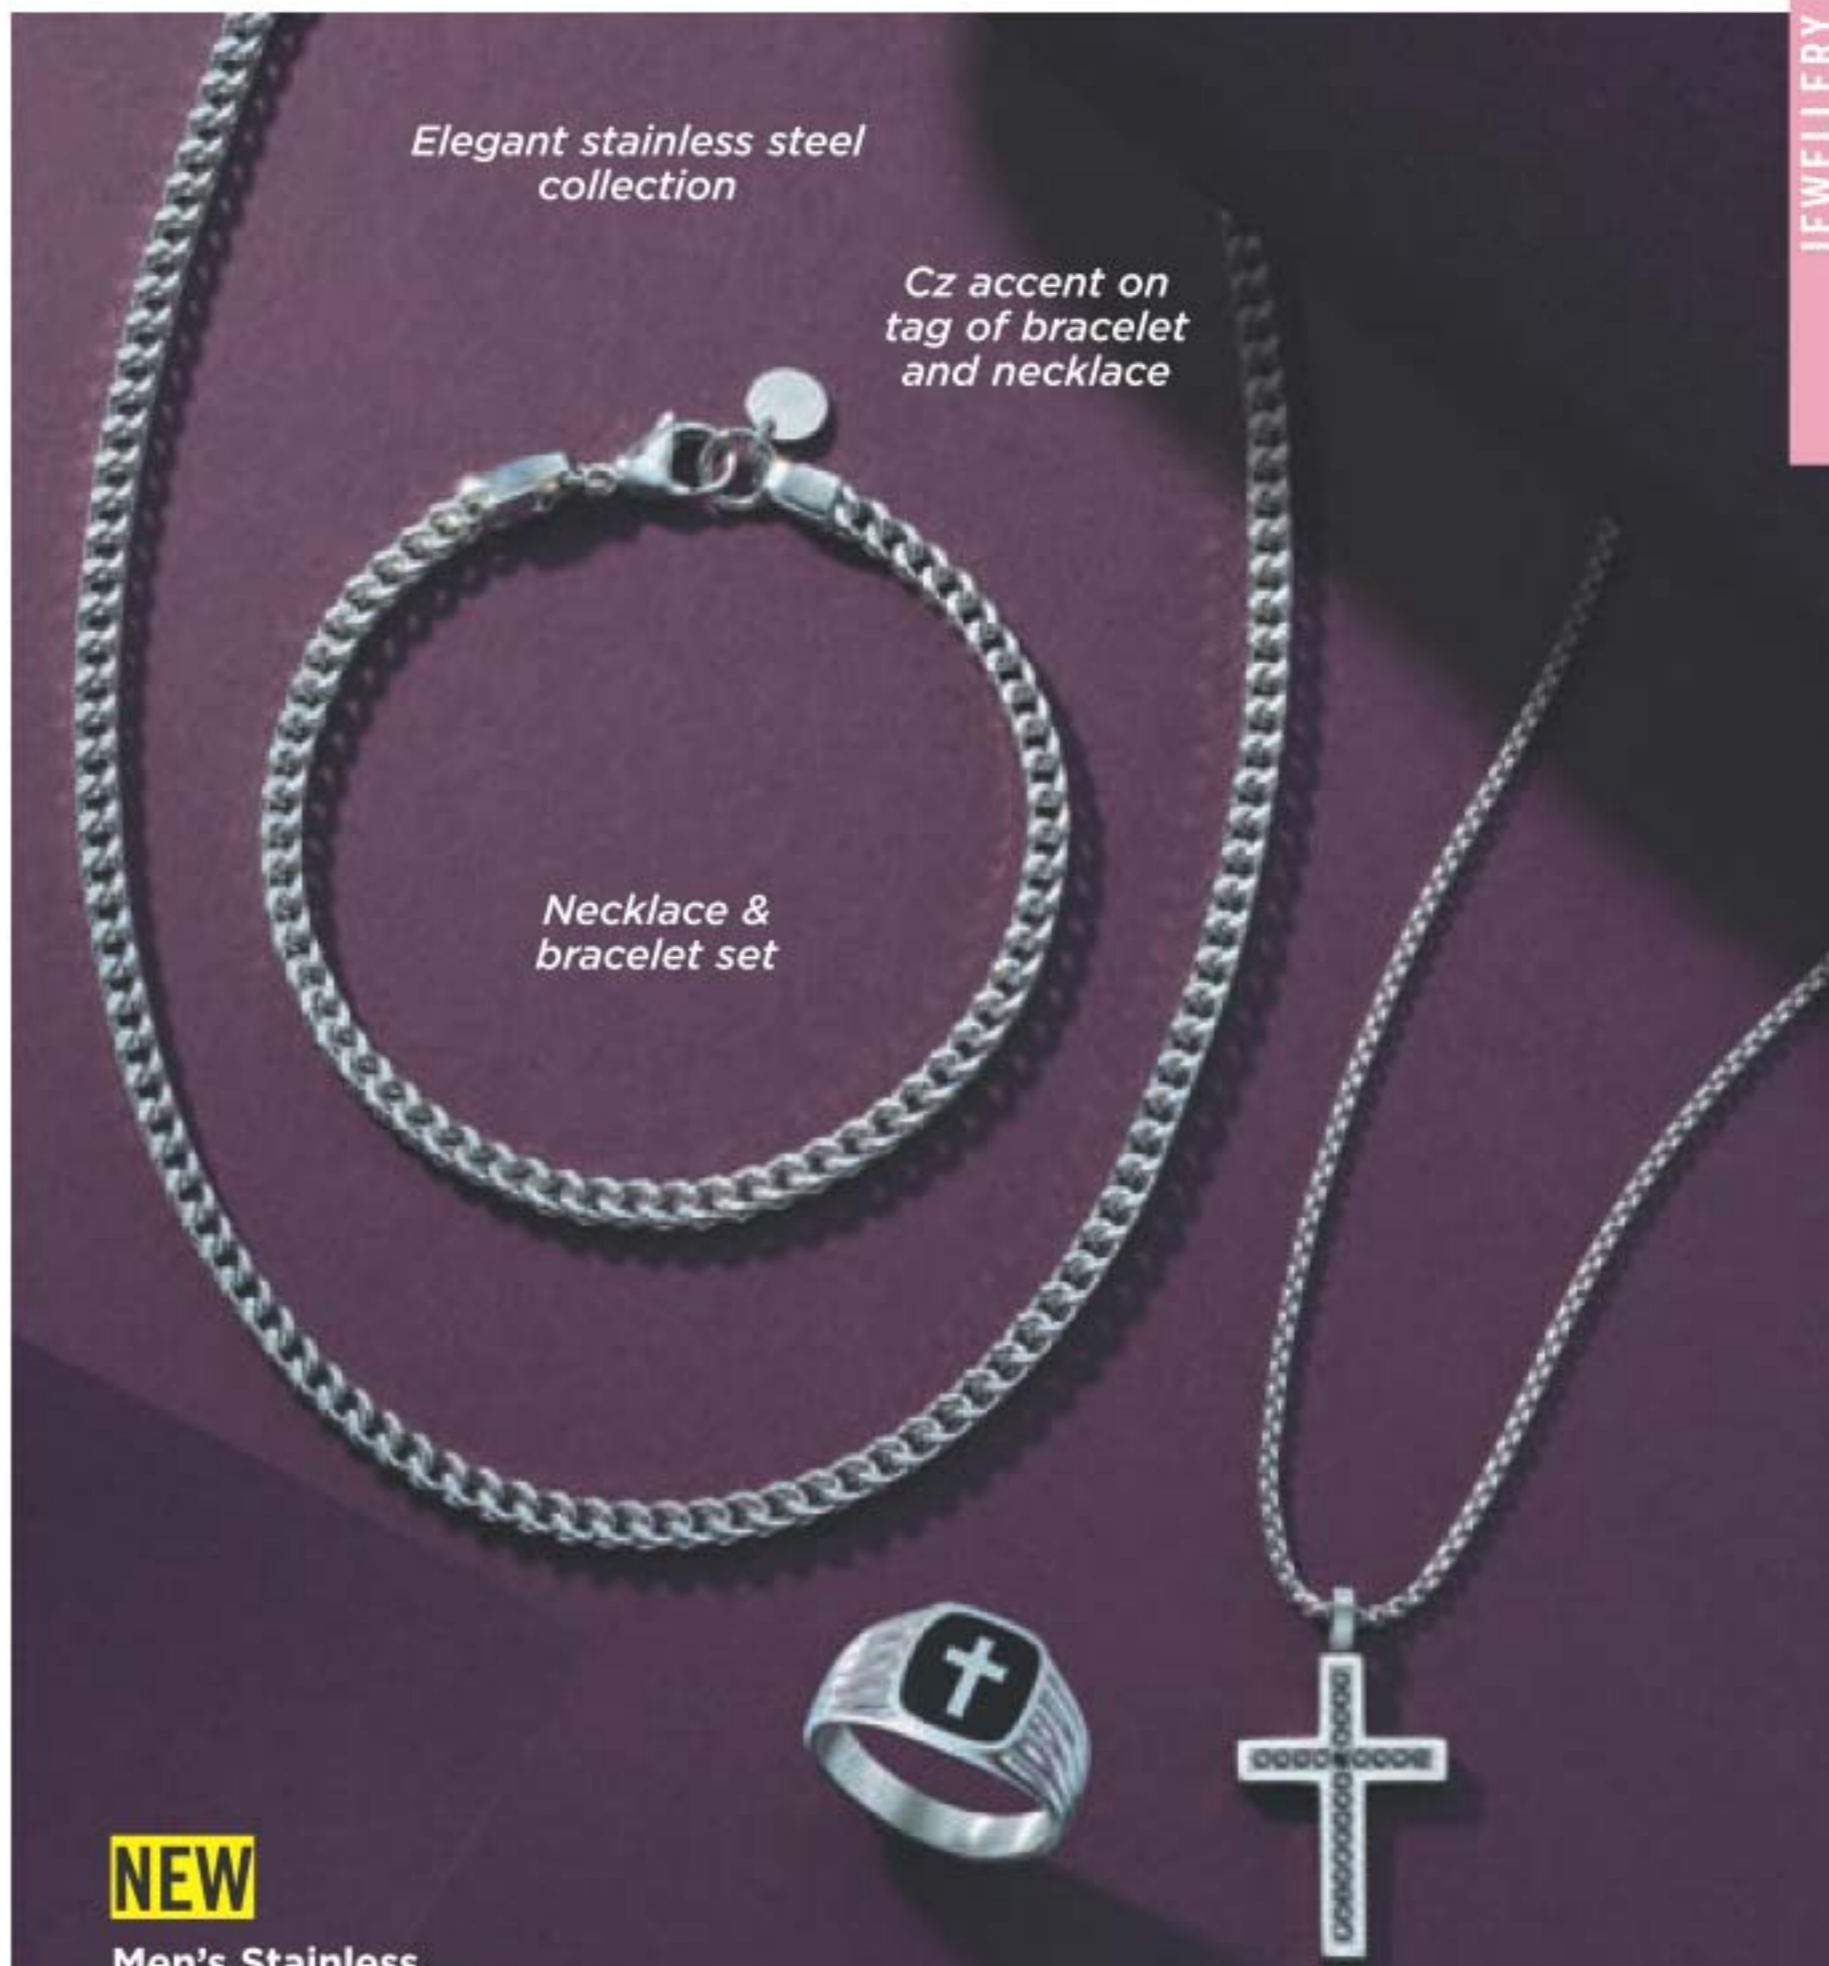

# TIME FOR HIM

Give him the gift of timeless elegance!

**NEW**

❖ **Men's Everyday Precision Watch**

Black leather-like strap with gunmetal dial. 25 cm L with 44 mm diam. case.

225-557-2

140.00

*Elegant stainless steel collection*