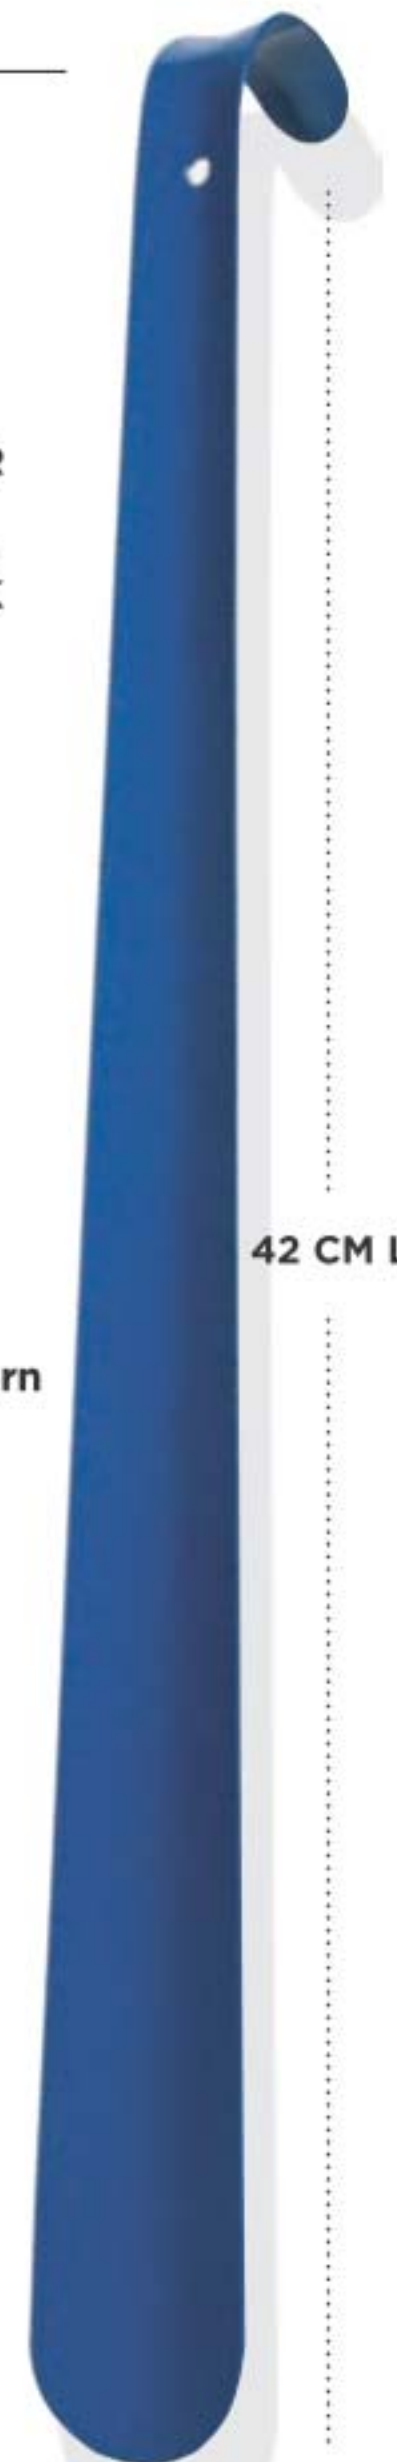

Steel Shoe Horn

Carbon steel.
42 cm L.

221-086-9

12.99

LIMITED
QUANTITIES