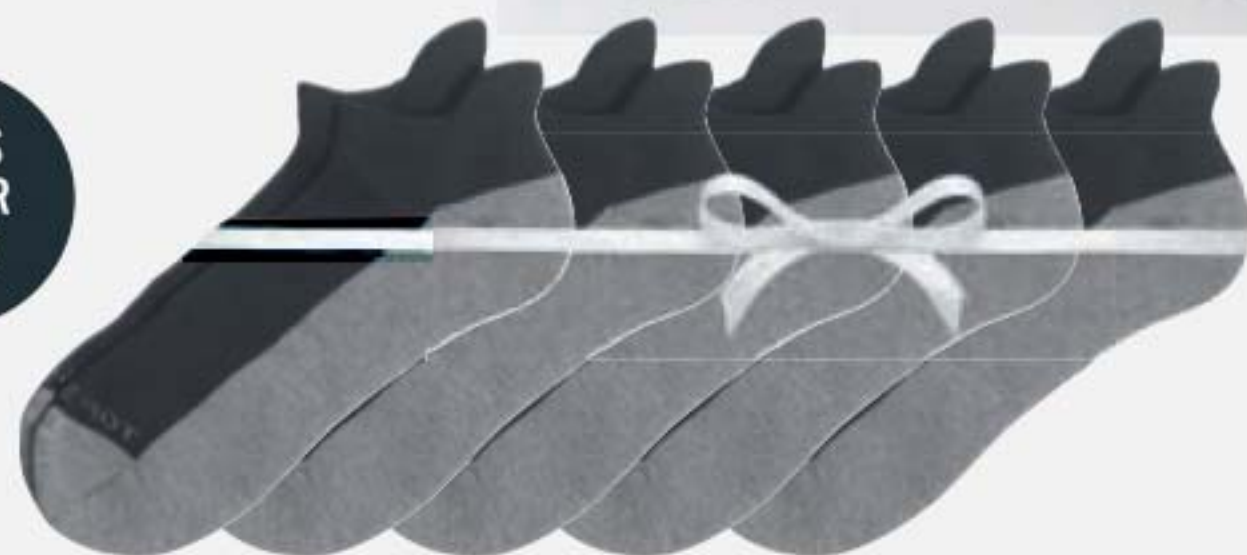

**MEN'S
5-PAIR
PACK**