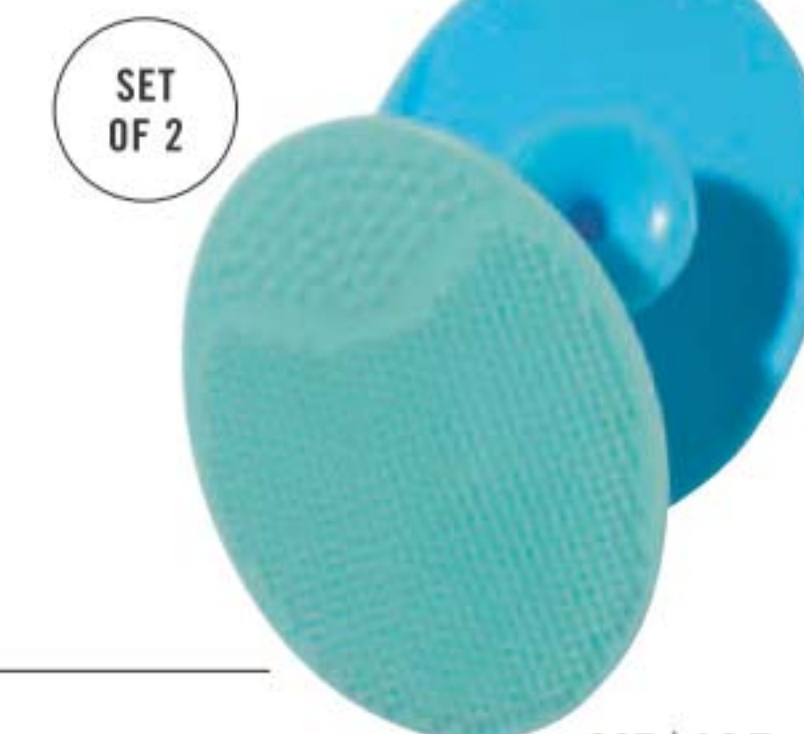

Silicone Cleansing Pads

Each features a handle for a better grip. Apply cleanser to face, then gently massage skin with the pad to remove impurities. Each, 6 x 5 x 1 cm. **222-278-6**
reg. 6.99
4.99 THE SET OF 2
LIMITED QUANTITIES