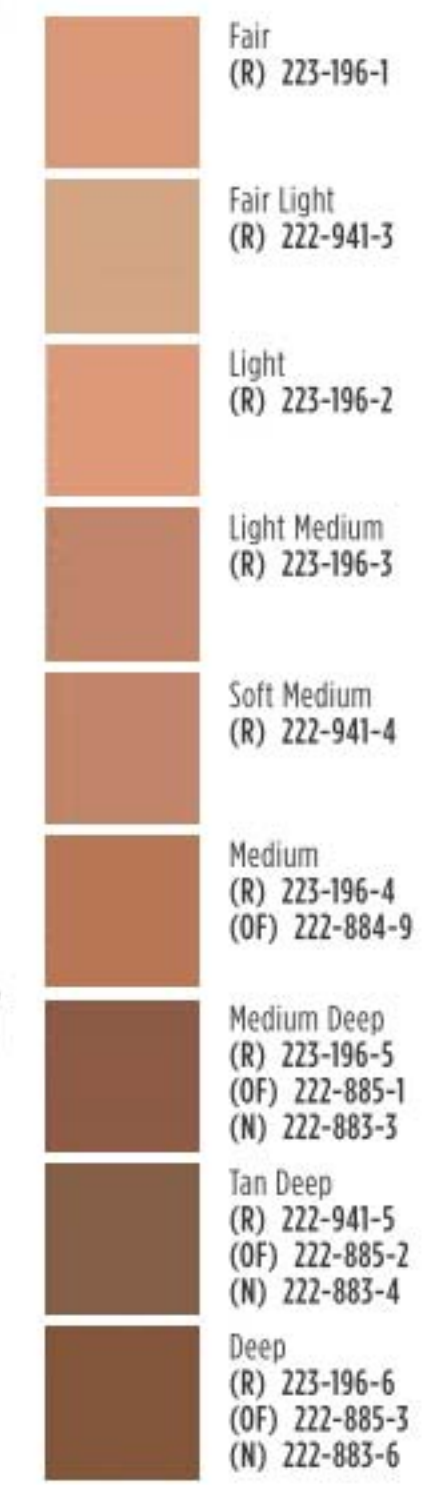

A. Radiant Tinted Moisturizer (R)
Buildable coverage with a radiant finish. With **passion fruit, chia** and **sunflower seed oil** and **antioxidant vitamins E** and **B5**. For normal, dry, combination and oily skin. Paraben-free. 30 ml
reg. 20.00
15.99

B. Oil-Free Tinted Moisturizer (OF)
Buildable coverage with a demi-matte finish. With **niacinamide, clay** and **green tea extract**. For oily and combination skin. Paraben/talc/phthalate/fragrance/alcohol-free. 30 ml
reg. 20.00
15.99

C. Natural Tinted Moisturizer (N)
Sheer veil of colour with a natural demi-matte finish. With **hyaluronic acid, antioxidant vitamin E** and **papaya complex**. For normal, dry, combination and oily skin. Paraben/talc/phthalate/fragrance/alcohol-free. 30 ml
reg. 20.00
15.99