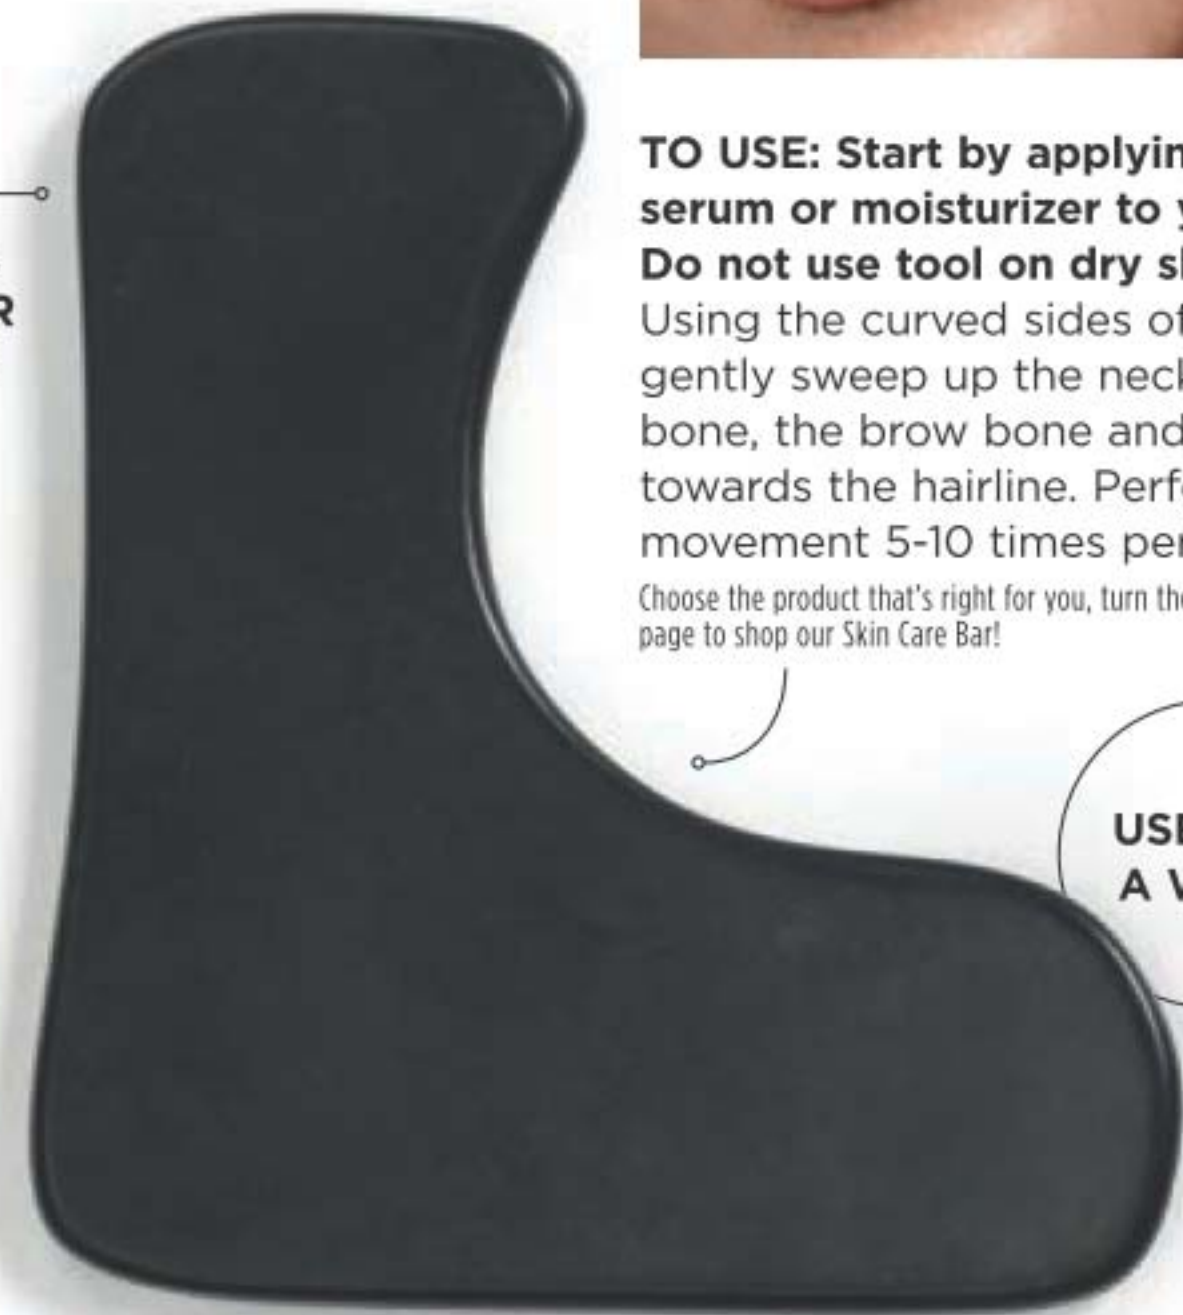

L-SHAPED TOOL IS SUITABLE FOR ALL SKIN TYPES

TO USE: Start by applying an oil, serum or moisturizer to your skin. Do not use tool on dry skin.

Using the curved sides of the tool, gently sweep up the neck, the jaw bone, the brow bone and then towards the hairline. Perform each movement 5-10 times per area.

Choose the product that's right for you, turn the page to shop our Skin Care Bar!