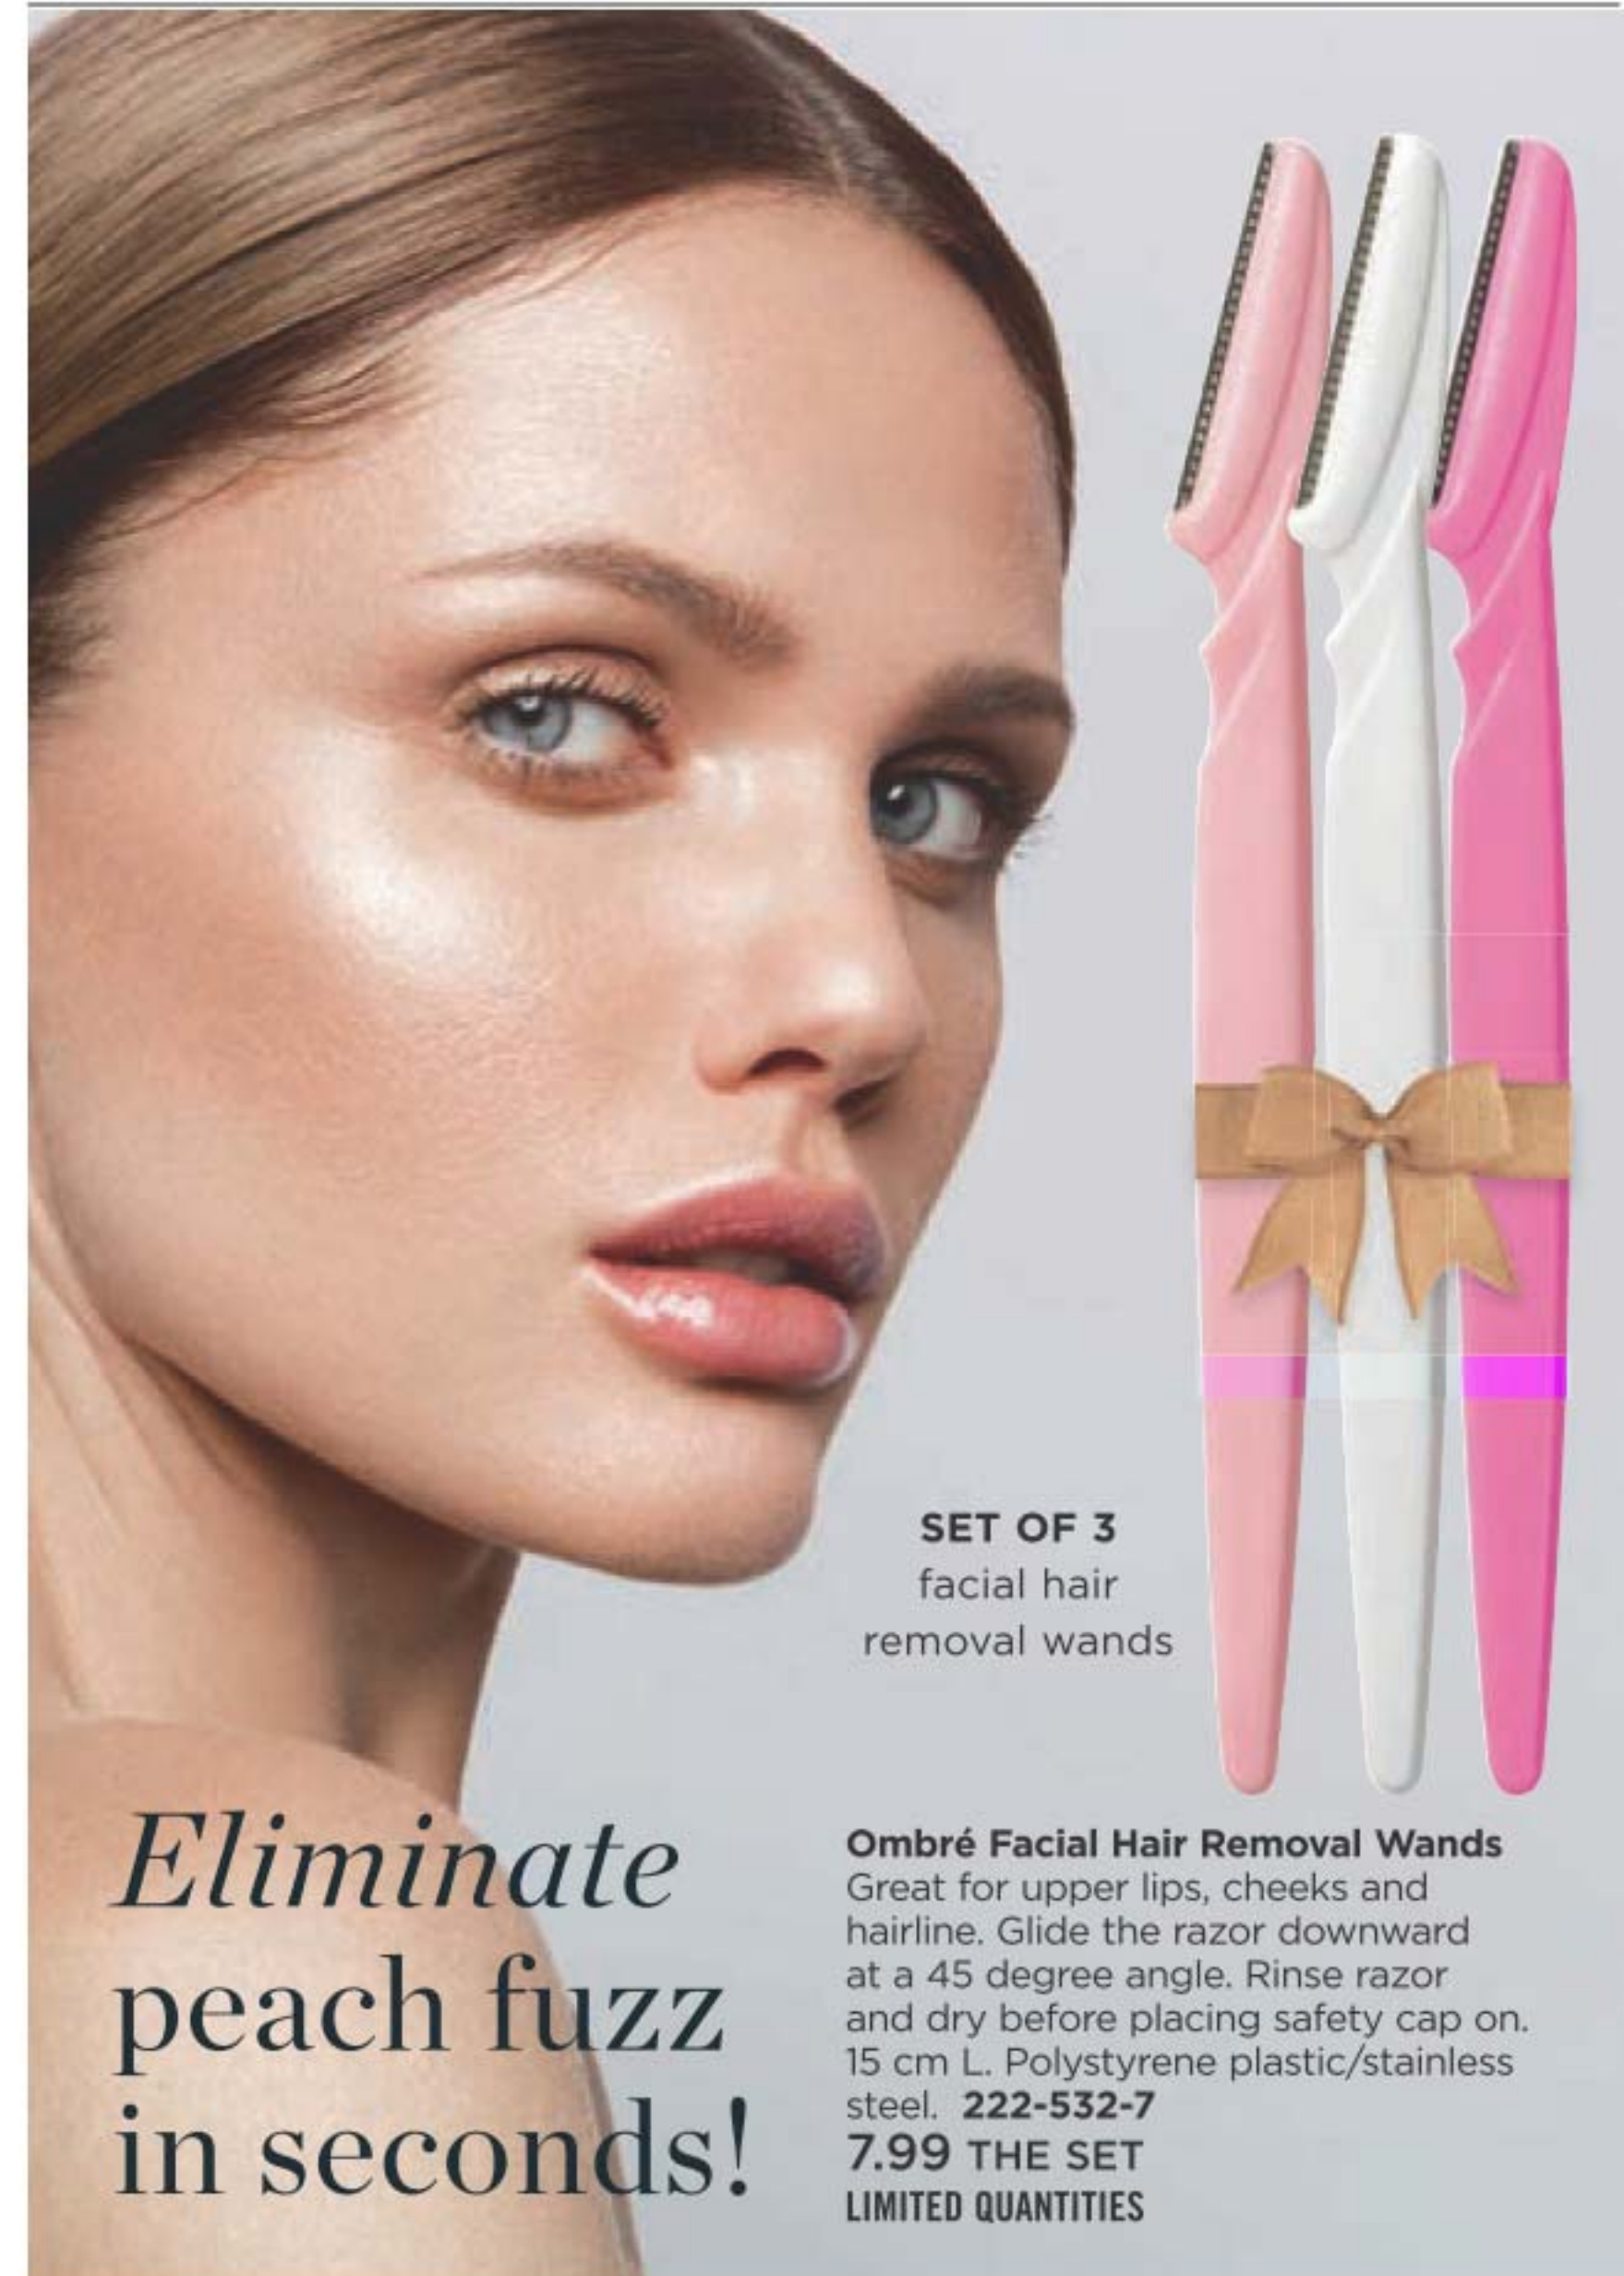

FLEXIBLE,
SMOOTH-
TIPPED WIRES
MASSAGE
YOUR SCALP

Mesh Back Scrubber

90 cm L x 30 cm W. Polypropylene/polyethylene/polyester/cotton. 225-664-8

9.99

LIMITED QUANTITIES

FACIAL RAZORS

SET OF 3
facial hair
removal wands