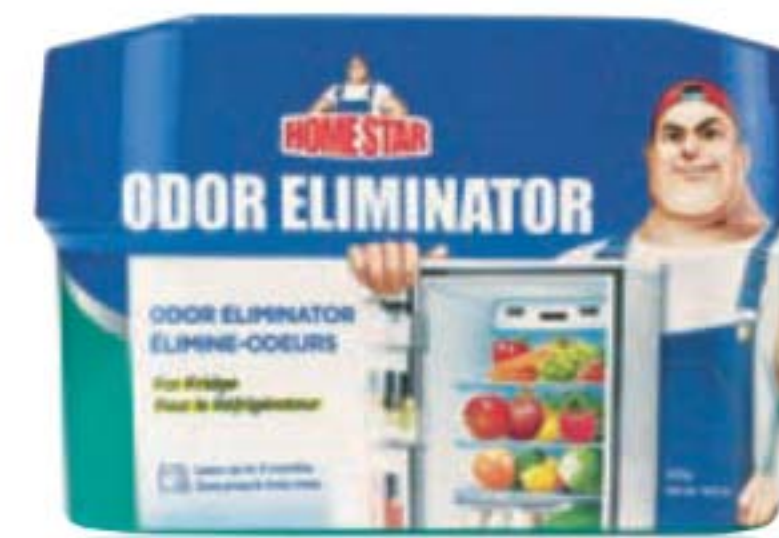

HOME ESSENTIALS

❖ Homestar Odor Eliminator for Fridge
No-spill solid gel formula neutralizes odours in the fridge. After gel dissipates, simply recycle the plastic container. 420 g
223-153-0
reg. 11.99
9.99