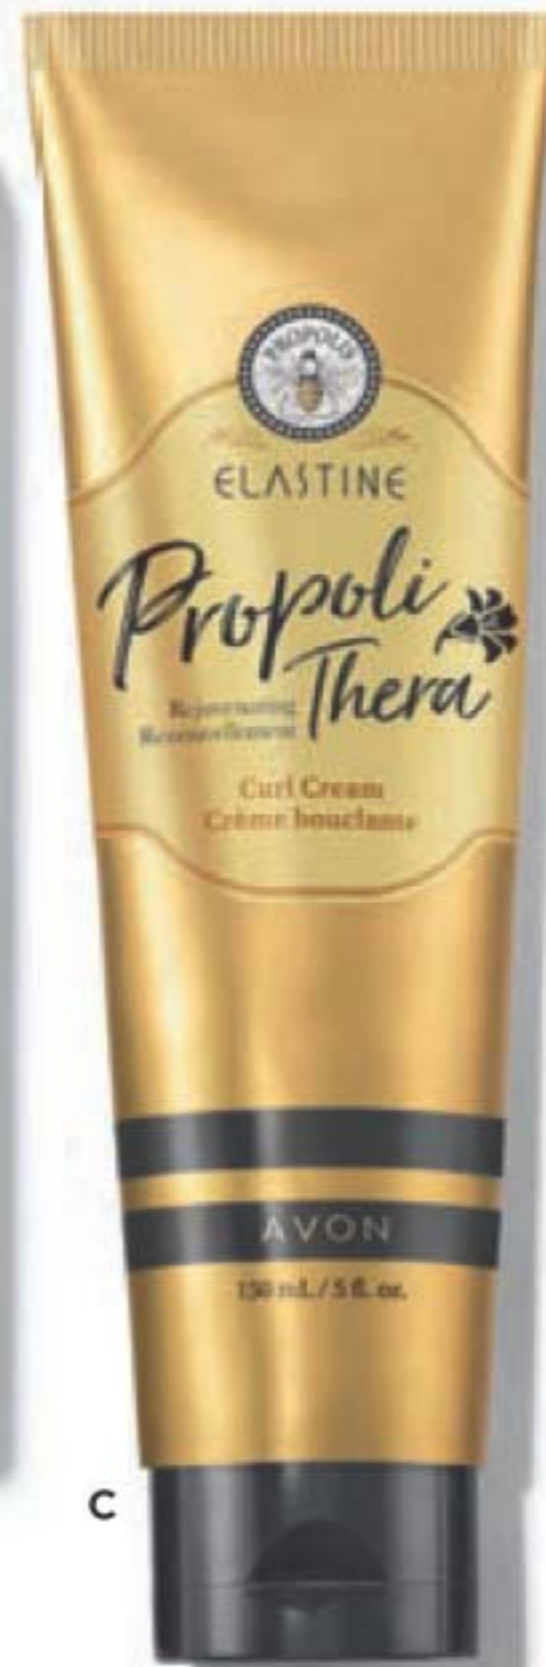

A. Volume Spray

Adds weightless volume and lustrous texture to thinning hair. 200 ml
222-551-3
reg. 27.00
21.00 OR...

A

B. Volumizing Mousse

Enhances elasticity and minimizes breakage for a flexible hold. Protects against heat, so it's perfect for blow-drying. 142 g
222-551-4
reg. 27.00
21.00 OR...

B

C. Curl Cream

Rich hydration for bouncy, defined curls. Reduces frizz for a smooth, healthy-looking shine. 150 ml
222-551-0
reg. 27.00
21.00 OR...

C

D

E

D. Leave-In Conditioner

Hydrates and nourishes dry hair, infusing it with rich lustre. Helps hair regain softness, body and shine. 240 ml
222-551-1
reg. 27.00
21.00 OR...