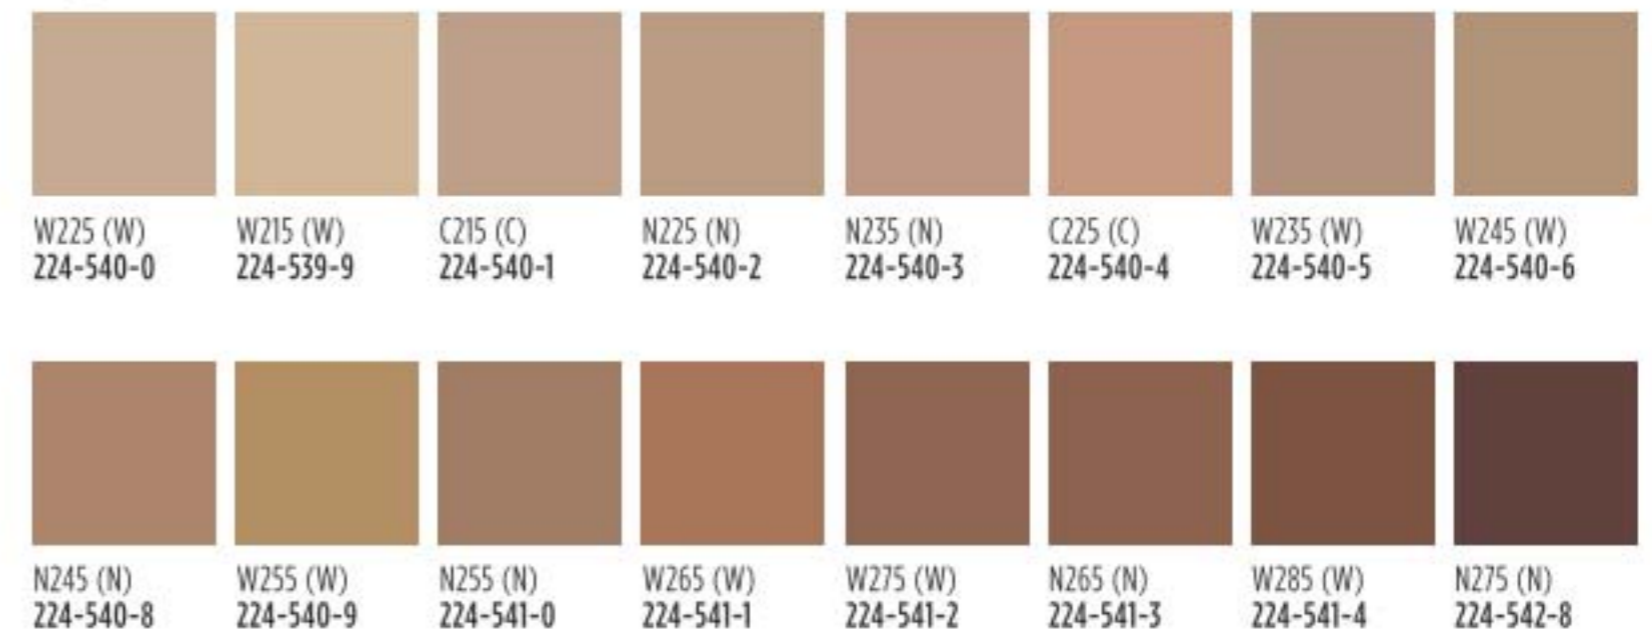

Available in: Cool (C), Neutral (N) and Warm (W) undertones.

LIMITED TIME OFFER 25.00