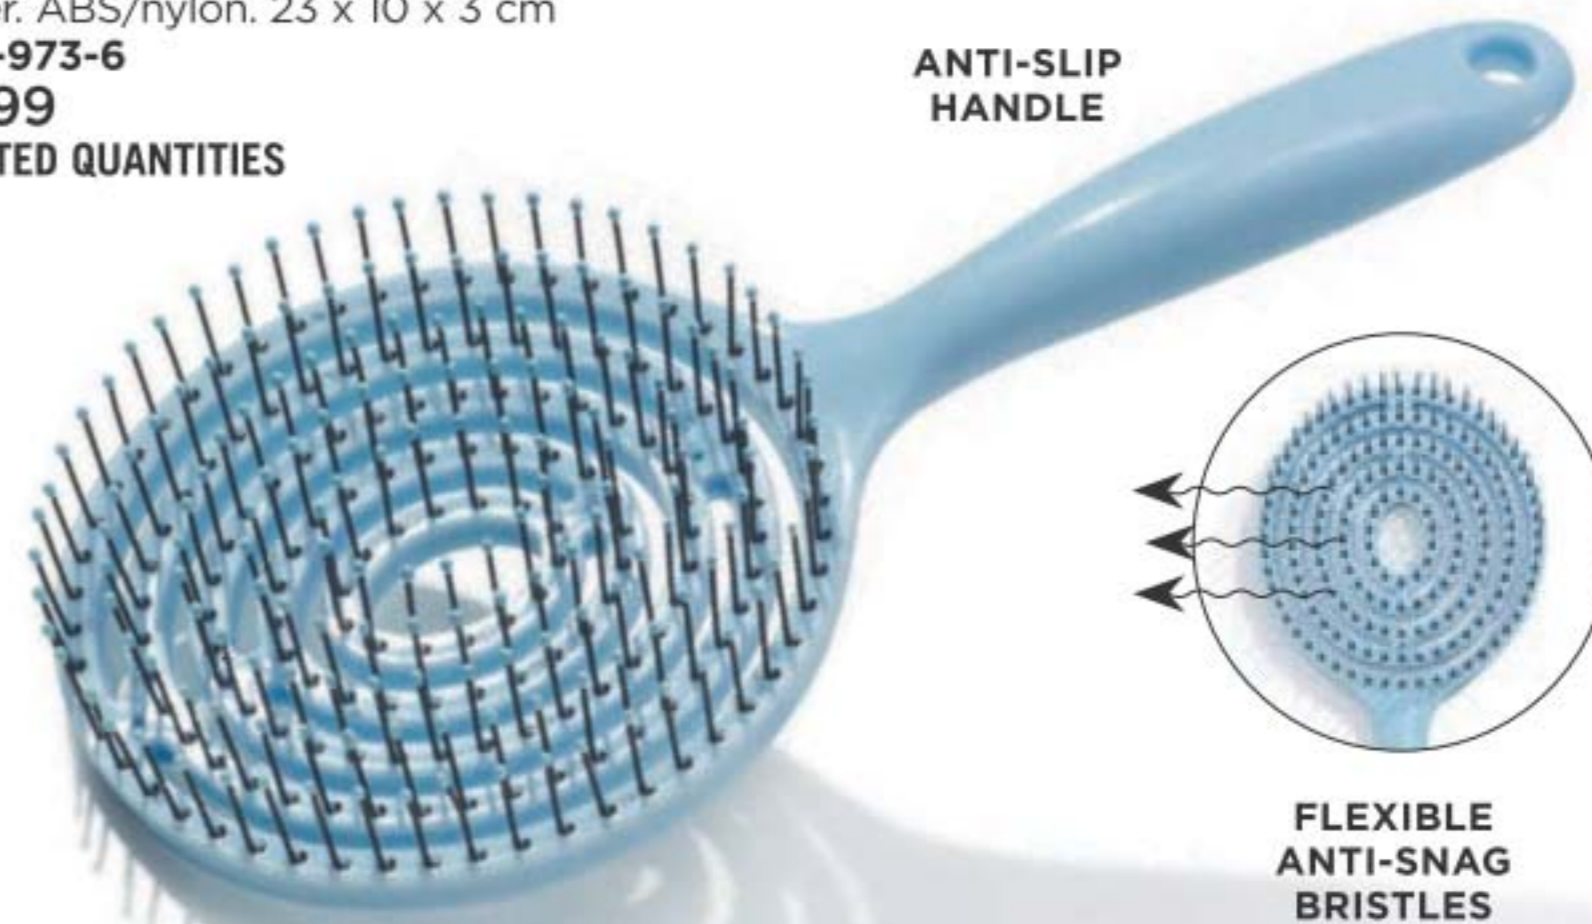

ANTI-SLIP
HANDLE

FLEXIBLE
ANTI-SNAG
BRISTLES