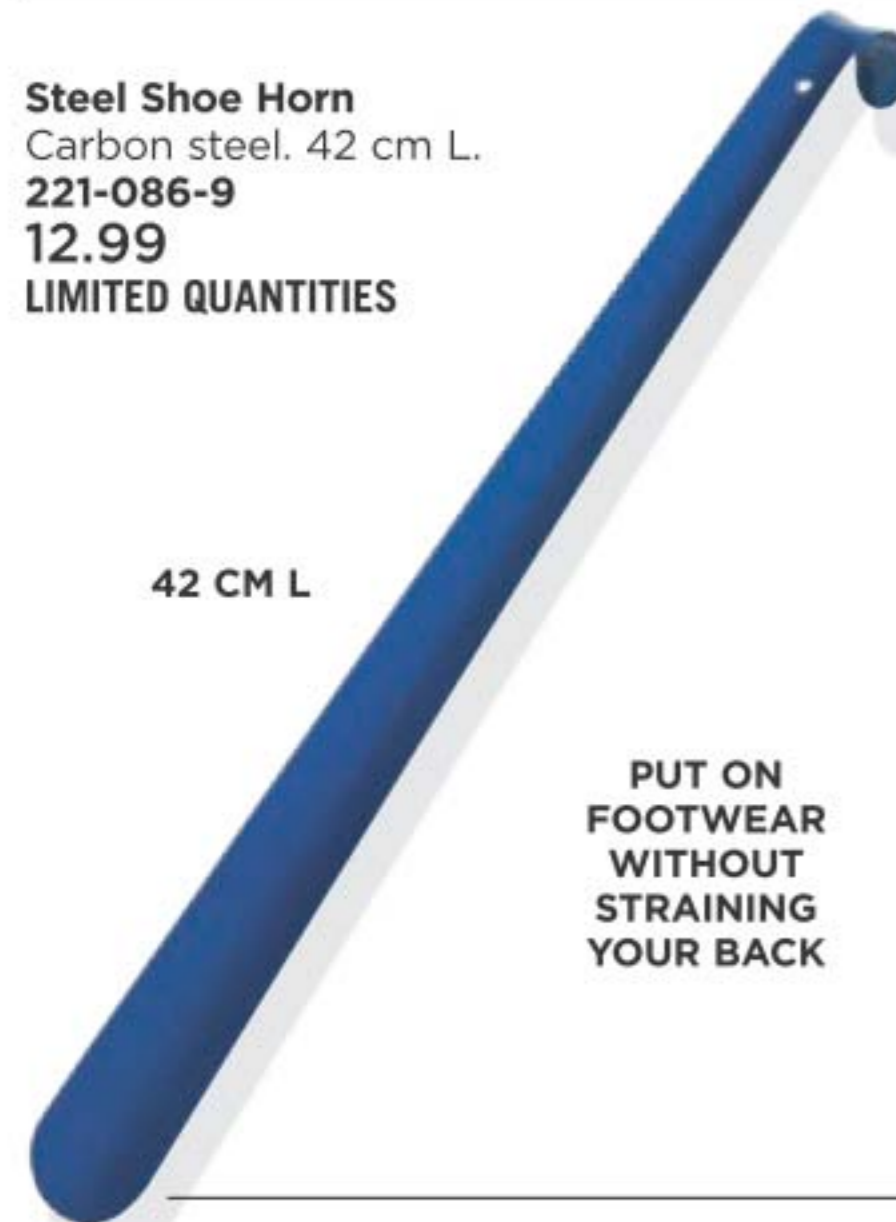

SILICONE LOOP FOR HANGING

Callus Remover
ABS/rubber/stainless steel. 27 x 7 cm. **222-621-7**
12.99
LIMITED QUANTITIES

LONG ERGONOMIC HANDLE

Steel Shoe Horn
Carbon steel. 42 cm L. **221-086-9**
12.99
LIMITED QUANTITIES