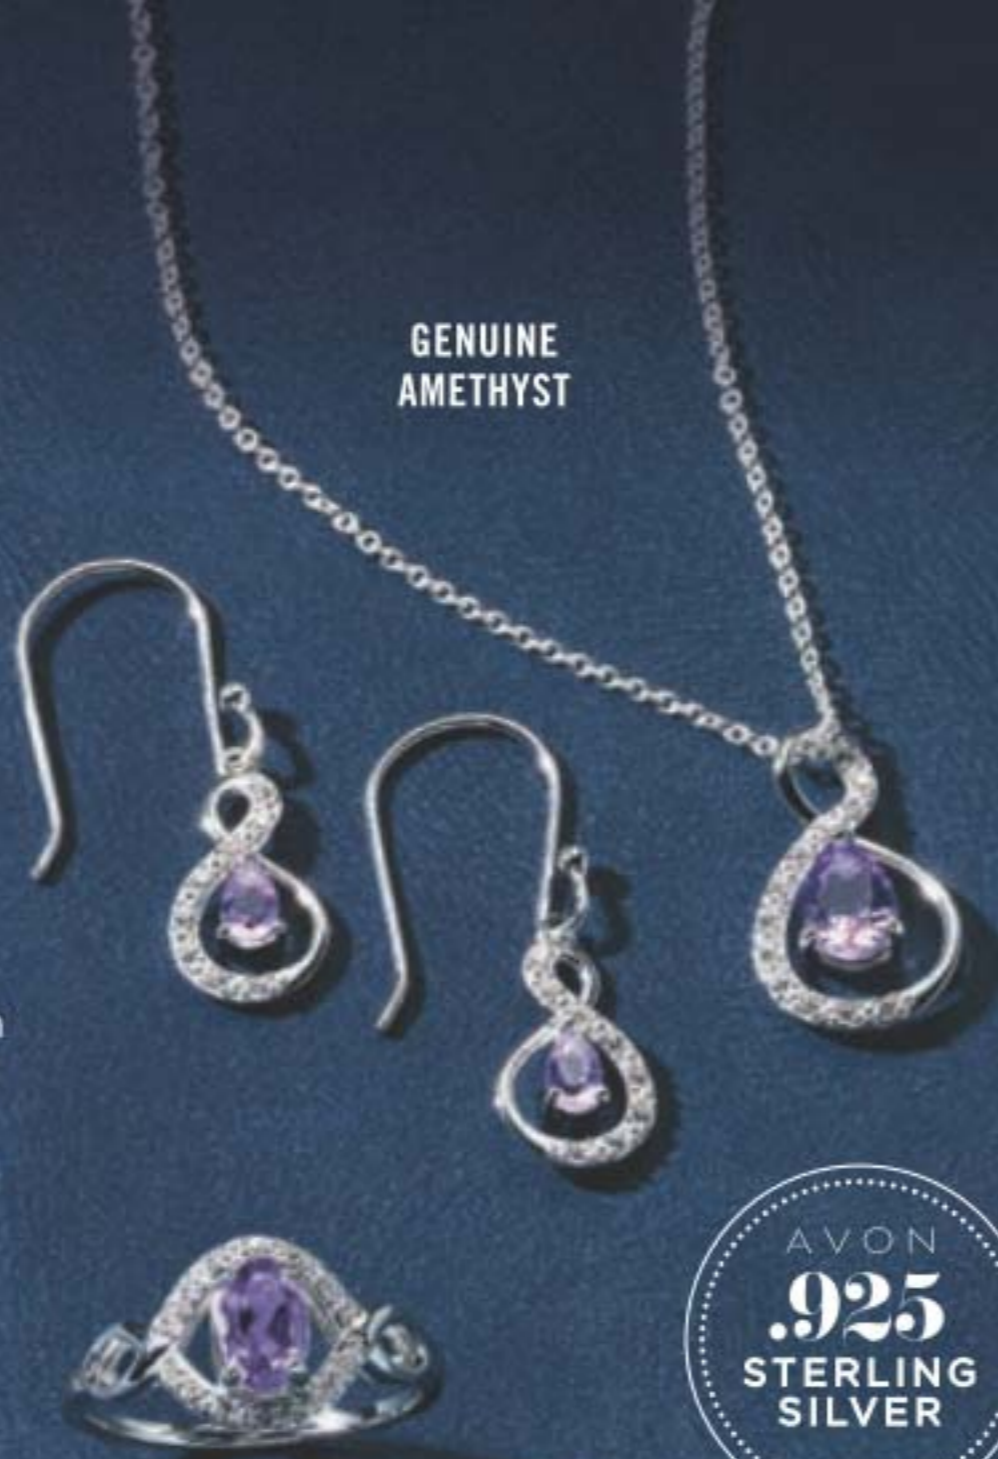

violet passion

Genuine amethyst stones in a modern sterling setting.

GENUINE AMETHYST

Sterling Silver Genuine Amethyst Collection

Genuine amethyst stones and sterling silver.

Earrings
Pierced drops, 2 cm L; 1/2 carat total weight equivalent.
225-778-7
79.99

Necklace
43 cm L with 3 cm extender. Pendant, 2 cm L; 3/4 carat weight equivalent.
225-778-6
86.99

Ring
1 carat weight equivalent.
5 225-778-8 7 225-779-0 9 225-779-2
6 225-778-9 8 225-779-1 10 225-779-3
79.99