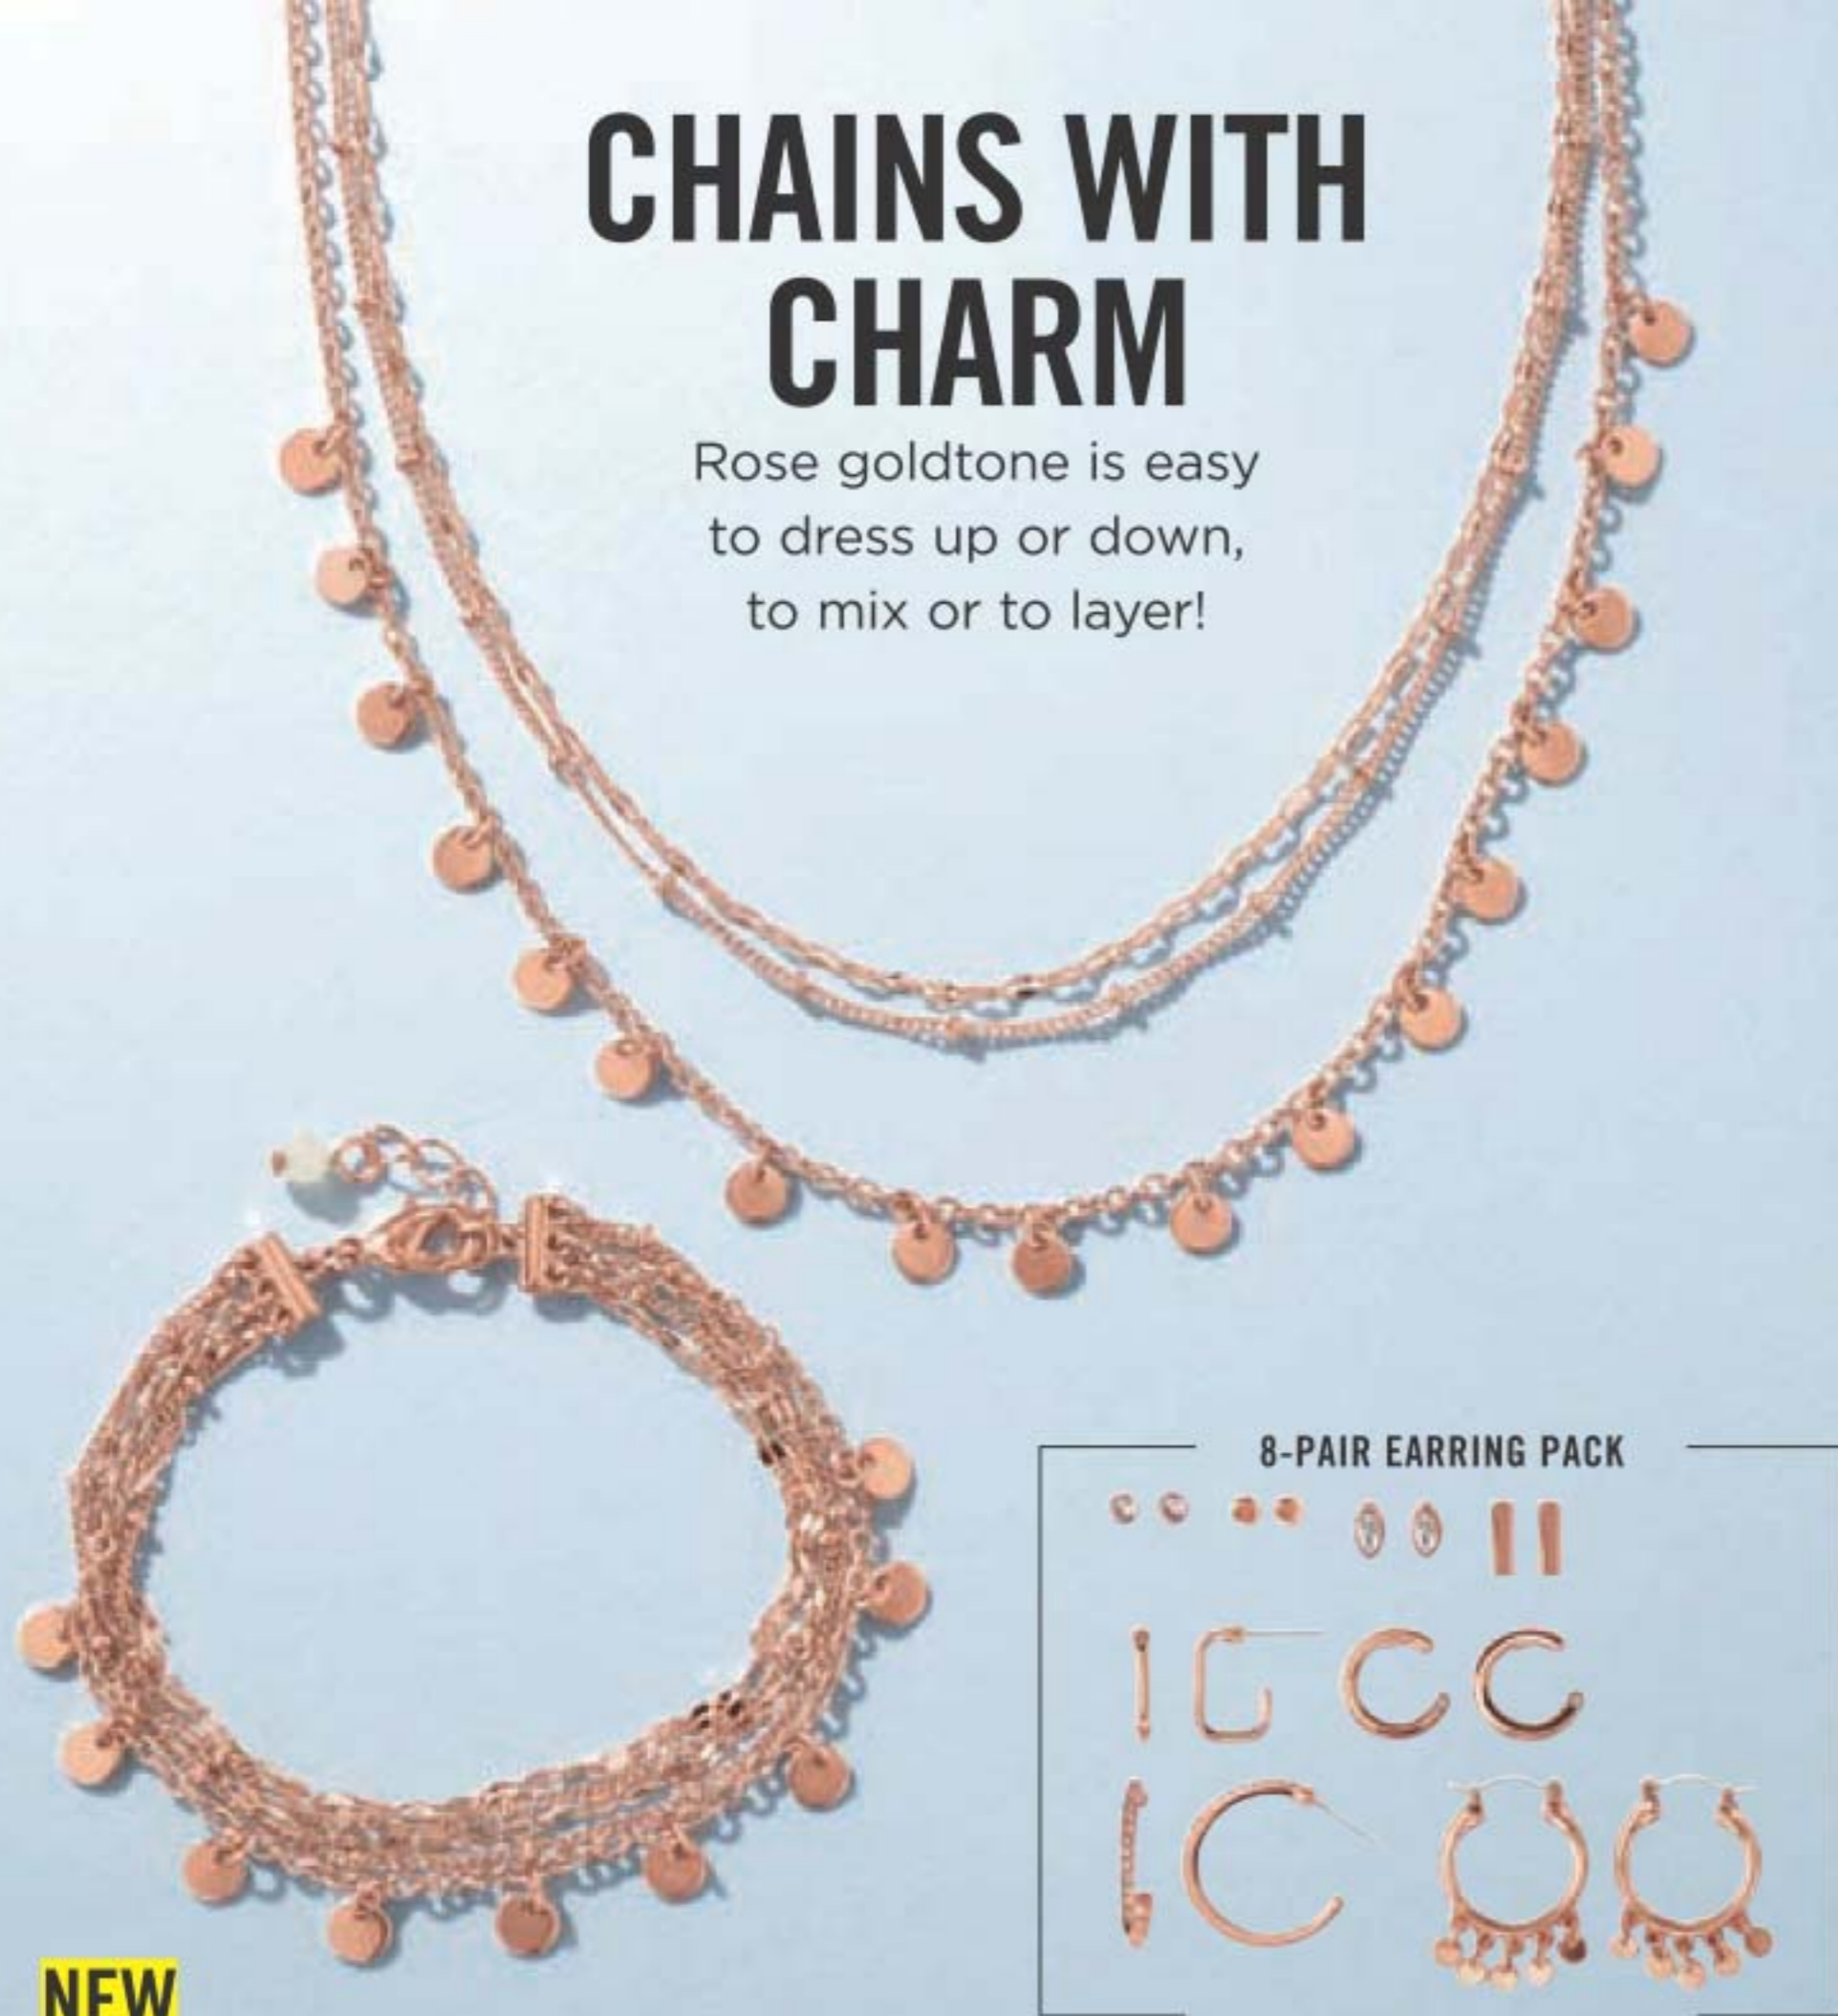

CHAINS WITH CHARM

Rose goldtone is easy to dress up or down, to mix or to layer!