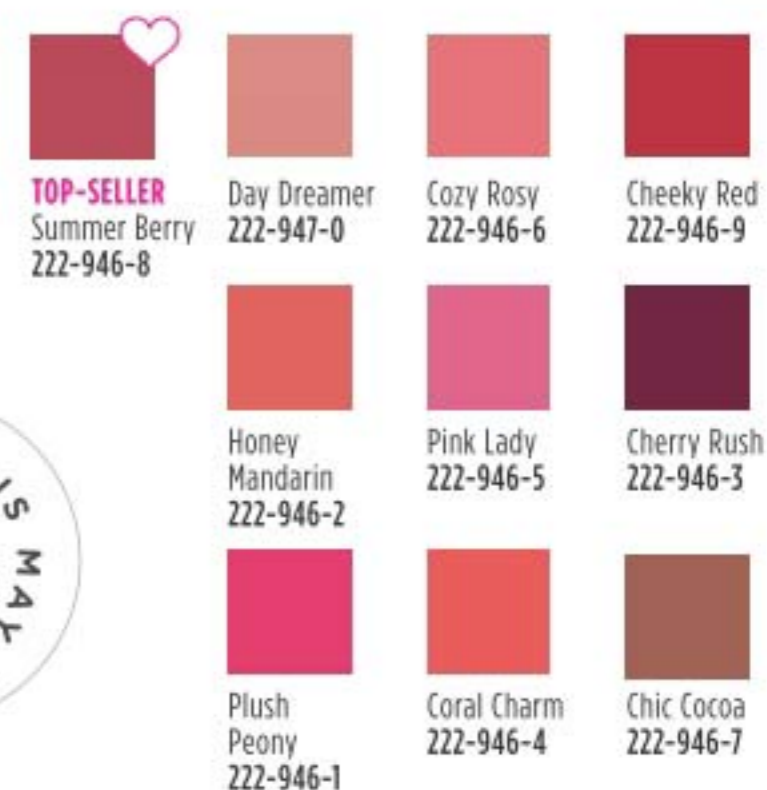

Highlighter with ultrafine pearls for a subtle dewy finish

Infused with jojoba, argan and castor oil

Gloss? Balm? Even better!

Shiny Lip Oil

A deeply moisturizing lip oil that is instantly absorbed with a tint of colour and matches every lip. No hassle. No residue. No stickiness. Infused with jojoba, argan and castor oil. Vegan. Earth friendly packaging. Use alone or over your fave lip colour. 3.7 g
Love Galore 224-859-8
 reg. 22.00
18.00

CASHMERE FOR LIPS

DUAL-ENDED apply lip colour follow with lacquer top coat

Rouge Lacquer

Dual-ended. Ultra-pigmented lip colour and brilliant clear lacquer deliver high-performance wear throughout the day. Full-coverage. Moisturizing top coat locks colour in place for a high-shine finish that keeps lips looking beautiful and feeling comfortable for hours. Transfer/smudge/feather-proof. Vegan. Free from parabens. 5.6 g total weight.
 reg. 32.00
26.00