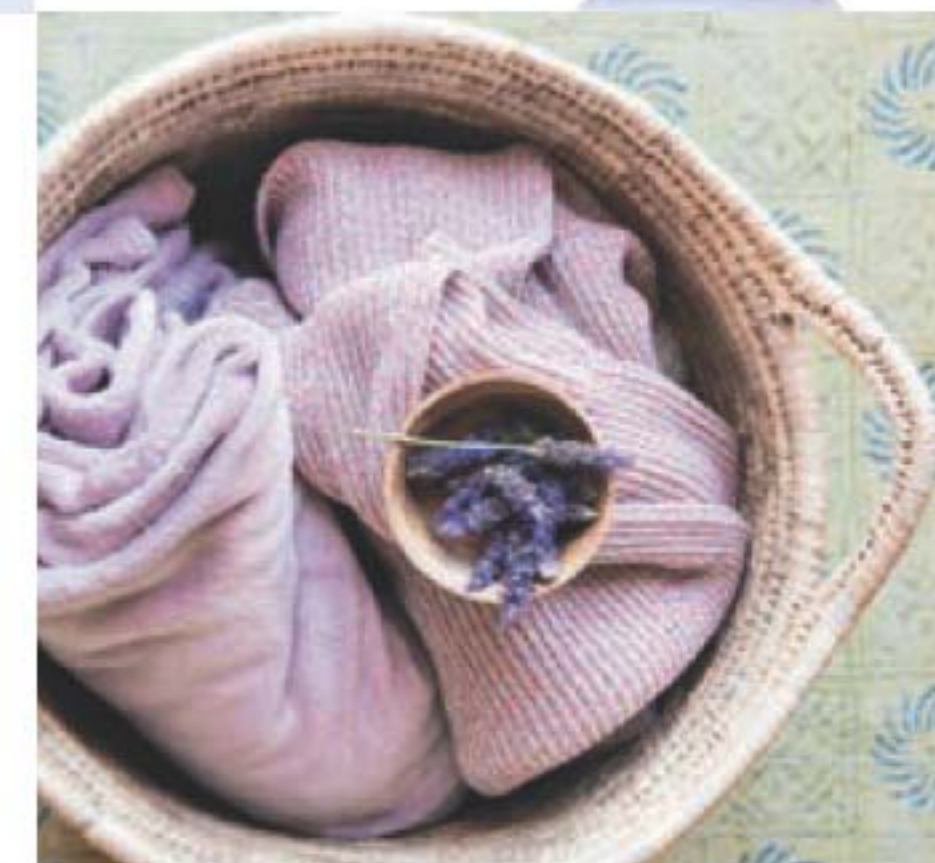

FRESH FIJI

❖ Shoe Deodorizer

Eliminates tough odours on contact with the power of baking soda and persimmon. Great for all kinds of shoes, from leather to cotton.

300 ml
222-442-7
11.99