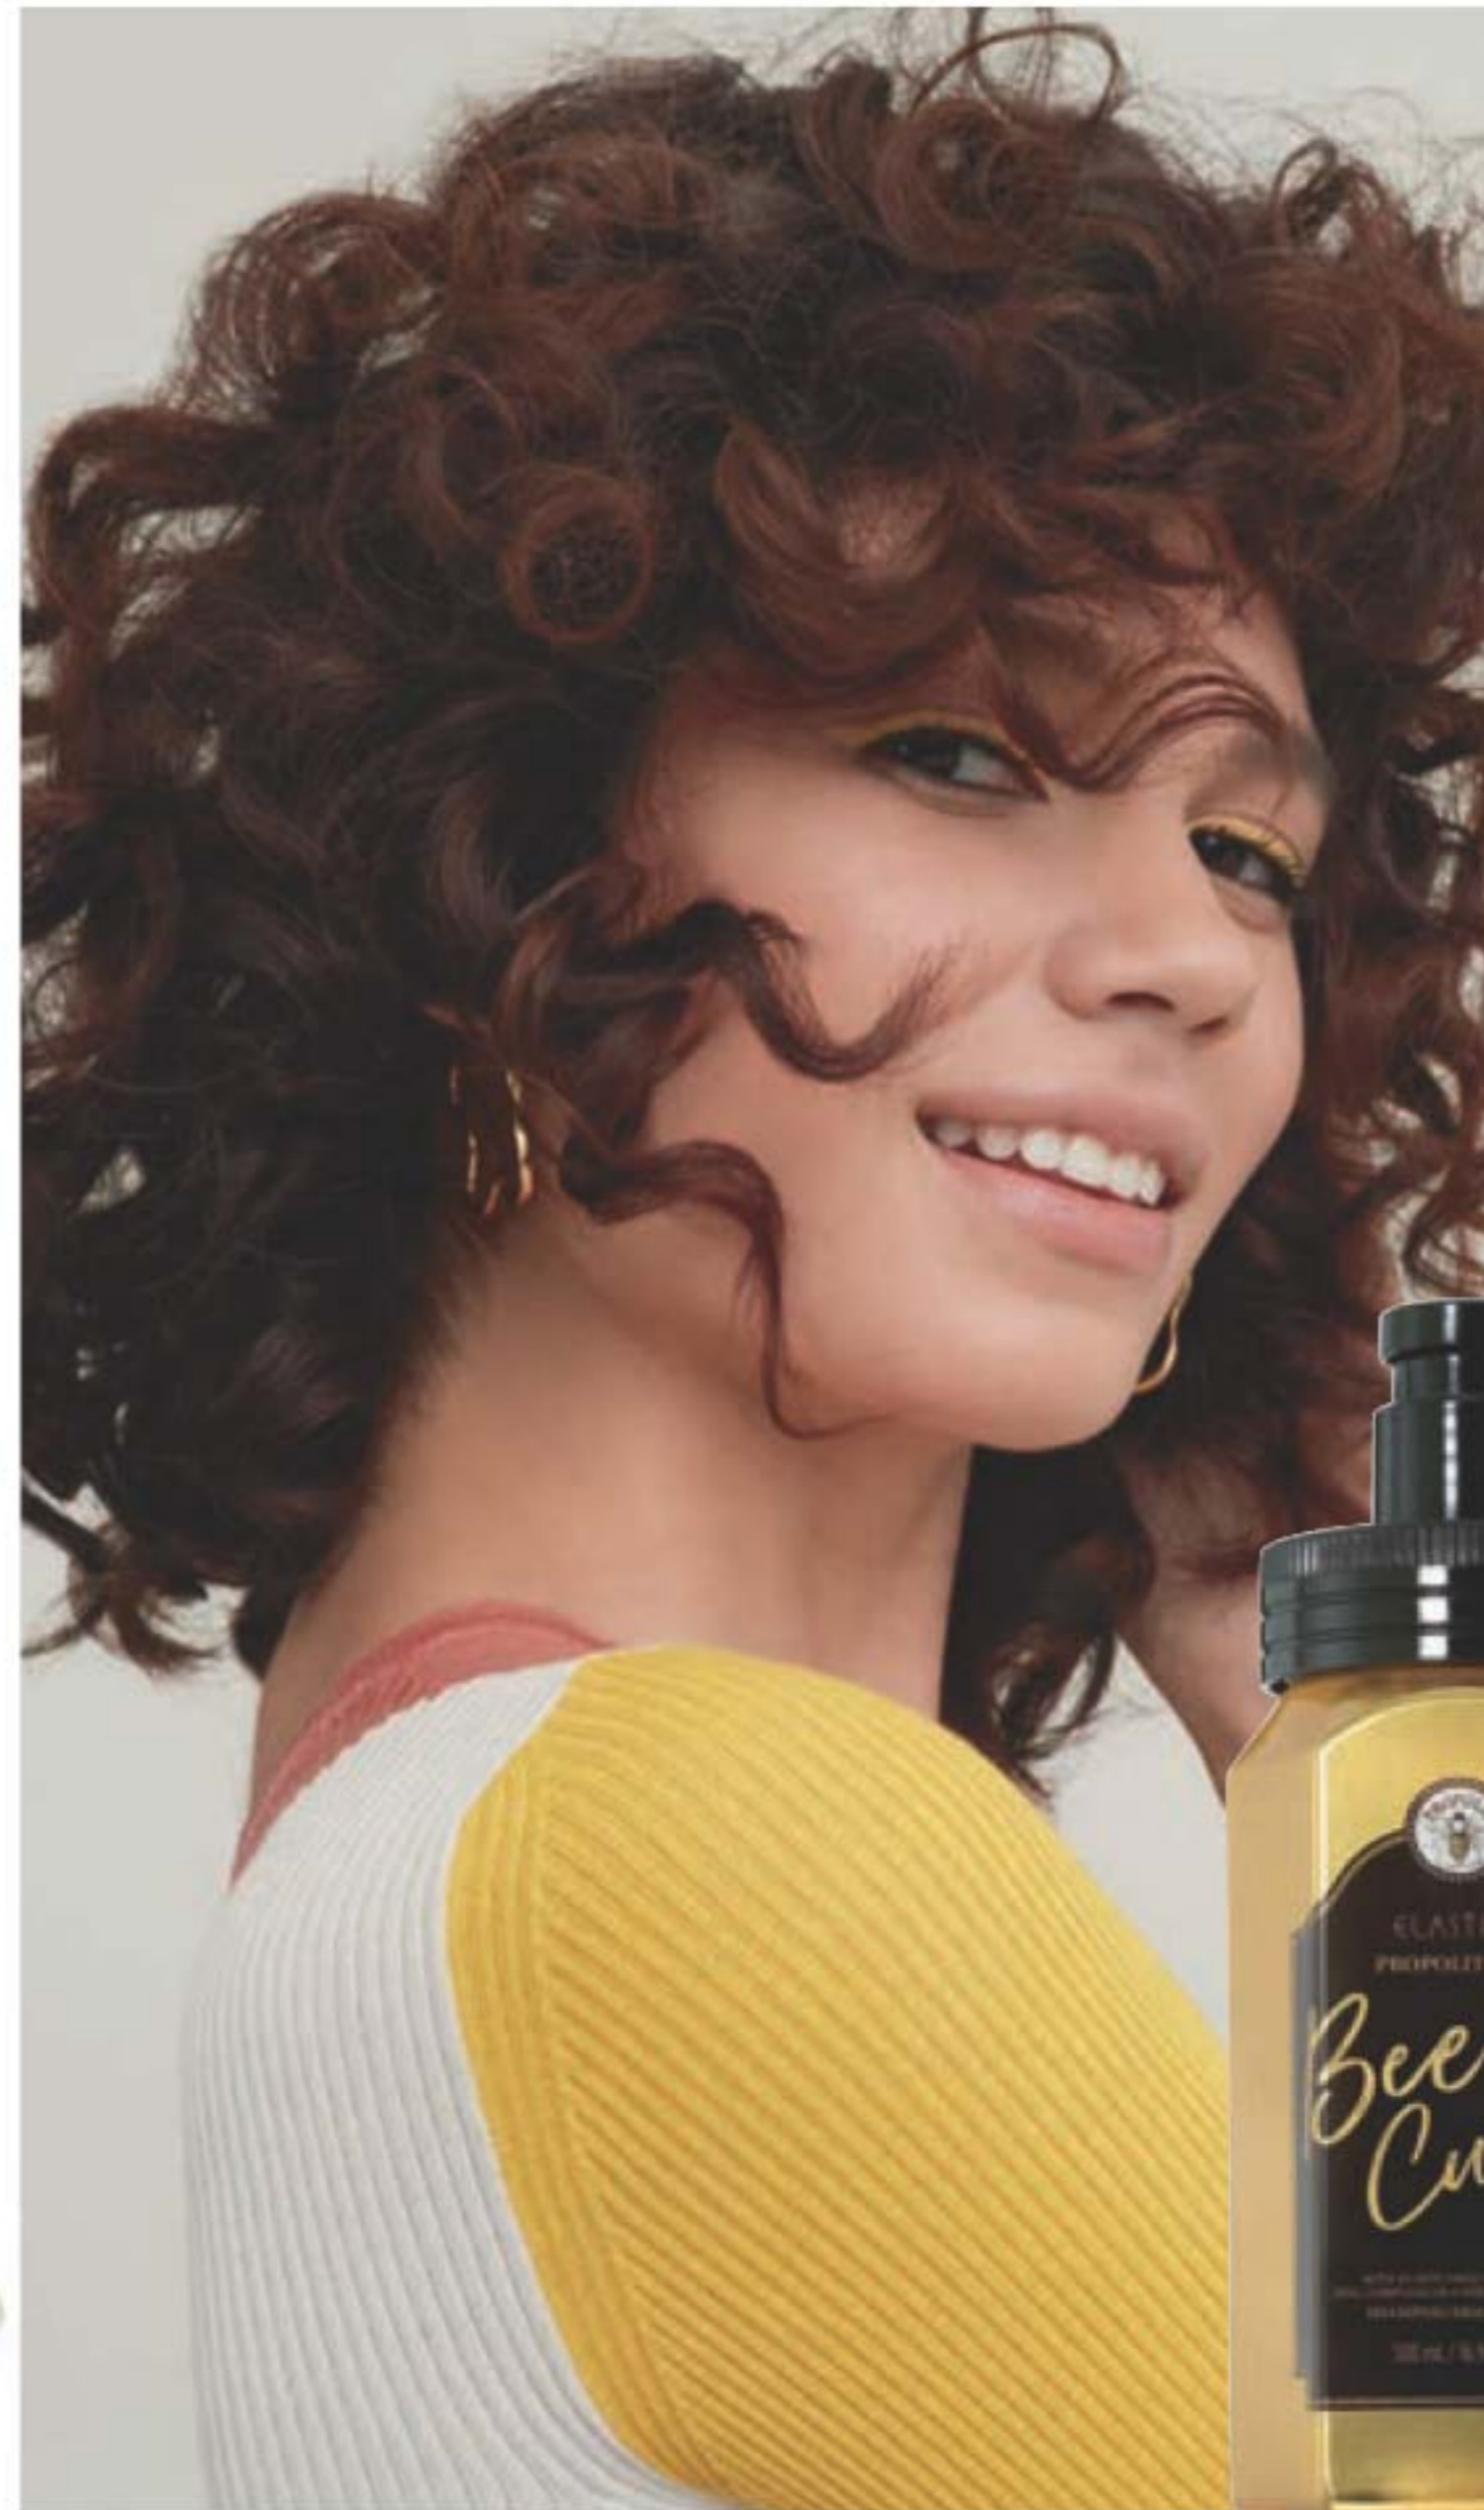

Pure Breeze
White rose and Bulgarian rose.
224-812-3

ELASTINE PROPOLITHERA

BEE-UTIFUL CURLS!

Helps care for curly hair to create silky, super-lustrous and shiny curls even after the first use.

Plus 4X anti-frizz oil complex.