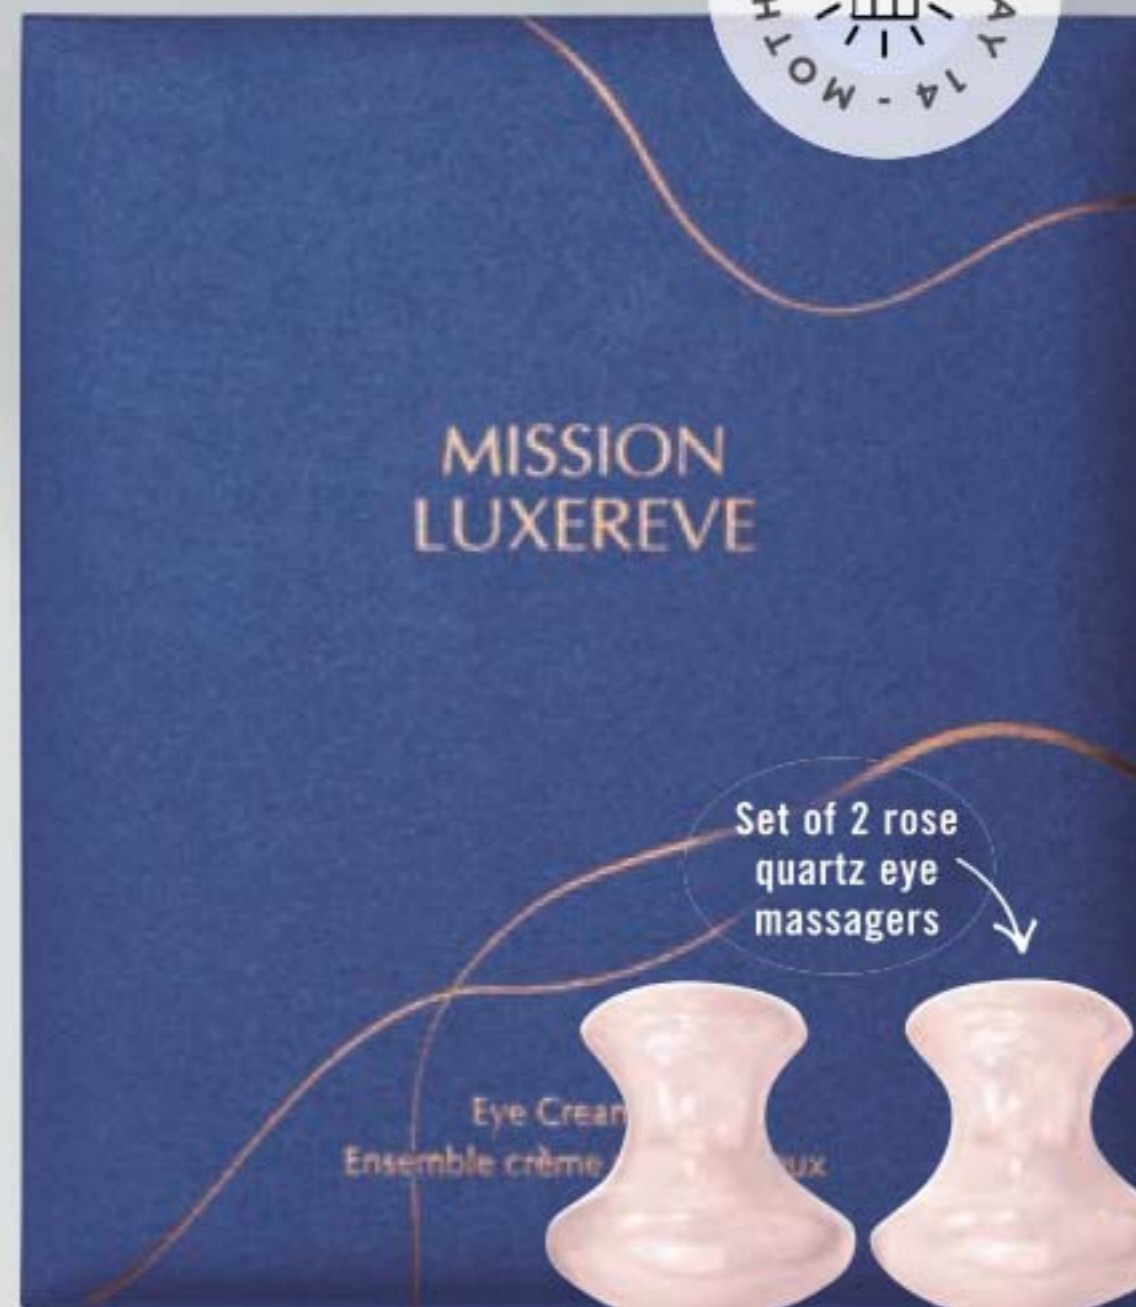

*Based on a clinical study.

open your EYES to luxury

Mission Luxereve Eye Cream Set

Helps visibly restore firmness and elasticity around the eyes.

Includes:

- **Eye Cream** 15 ml
- **Rose Quartz Eye Massagers**
Set of natural massagers soothes and cools eye area, and helps relieve fatigue for a refreshed look.

Ergonomic design lets you massage both eye areas at once. 3.5 x 3.75 cm

222-909-8

reg. 255.00

205.00 the set

Eye Cream

skin-nourishing
ANTI-AGING
care for
skin and lips

Day Cream

This multi-purpose paeonol-infused day cream visibly reduces the appearance of wrinkles and improves the appearance of elasticity, radiance and skin texture. With nutmeg to help visibly even skin tone, and soothe skin.