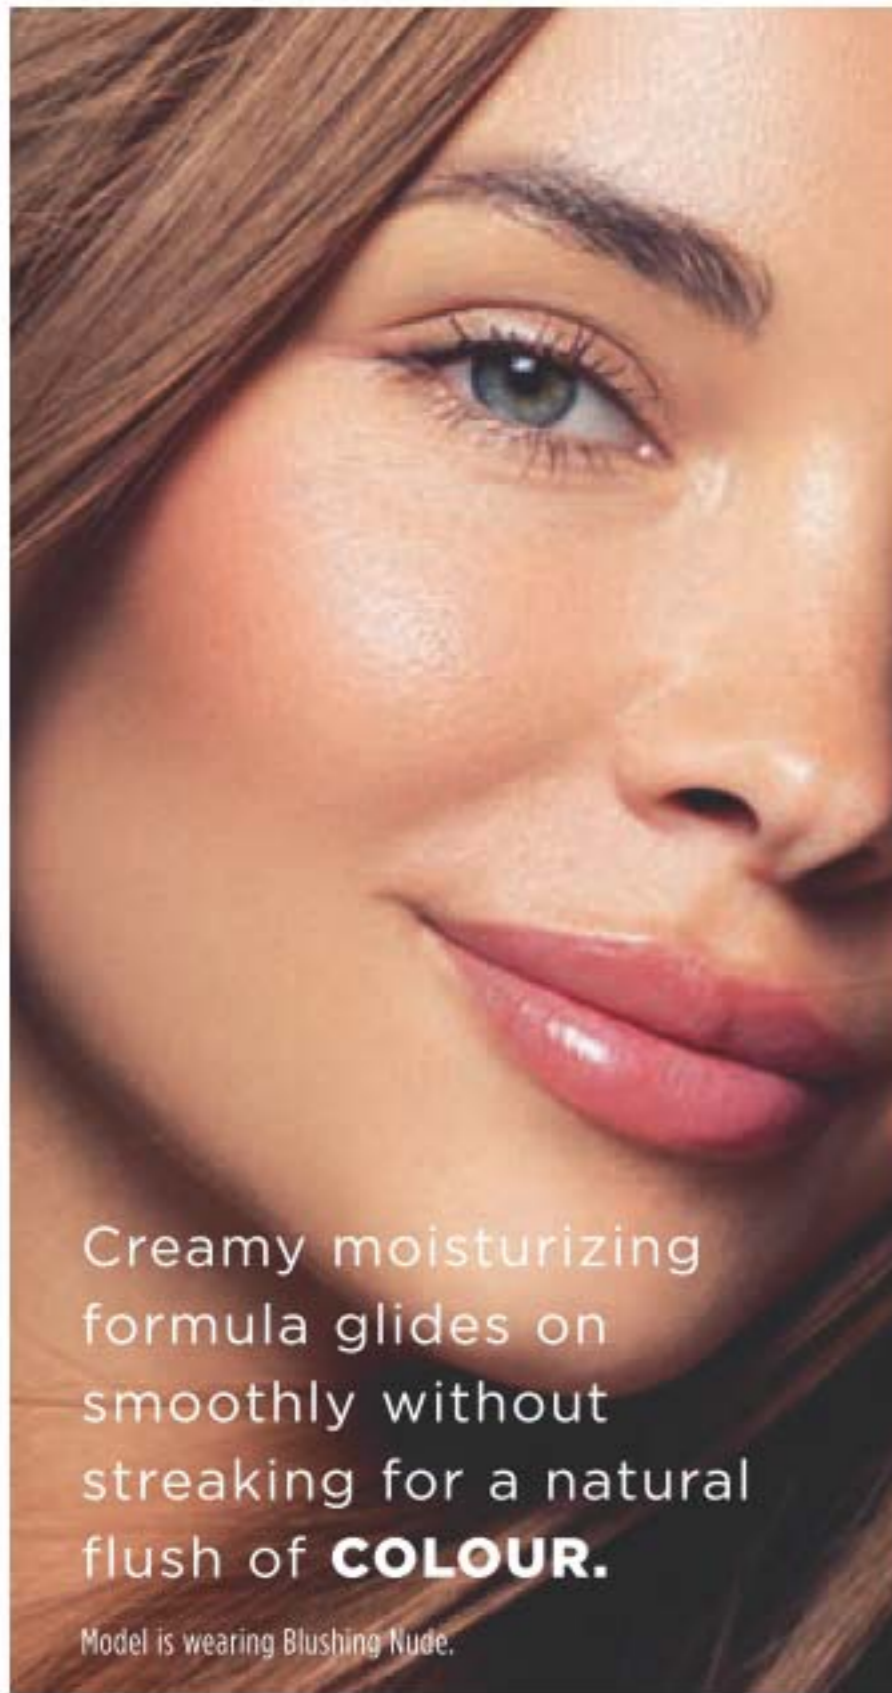

Creamy moisturizing formula glides on smoothly without streaking for a natural flush of **COLOUR.**

Model is wearing Blushing Nude.

fmg GLIMMER BLUSH

Be Blushed Cheek Color

Buildable coverage. Soft dewy finish. Paraben/phthalate/fragrance-free.

4 g

reg. 19.00

12.99

Double-duty for cheeks and lips!

Blushing Nude
225-062-7

Icy Petal
225-062-5

Tropical Peach
225-063-8

Golden Rose
225-062-3

Crushed Berry
225-063-6