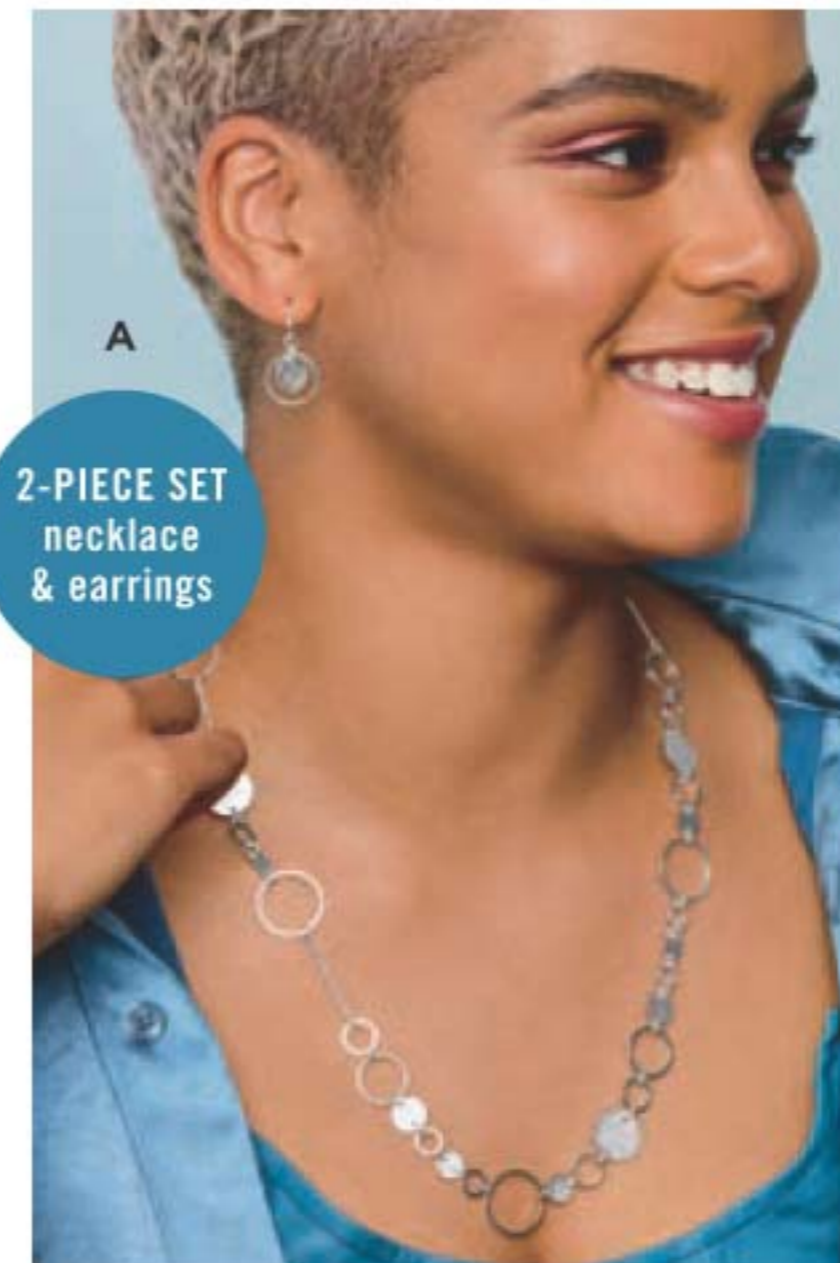

Bracelet Pack
Set of 5. Bangles and stretch bracelets; one size fits most. Chain bracelets: 18 cm L with 3 cm extender. **225-928-8** reg. 28.99 **21.99 the pack**

Earring Pack
12-pair pack. Largest, 1 cm L. Pierced. **225-928-7** reg. 28.99 **21.99 the pack**