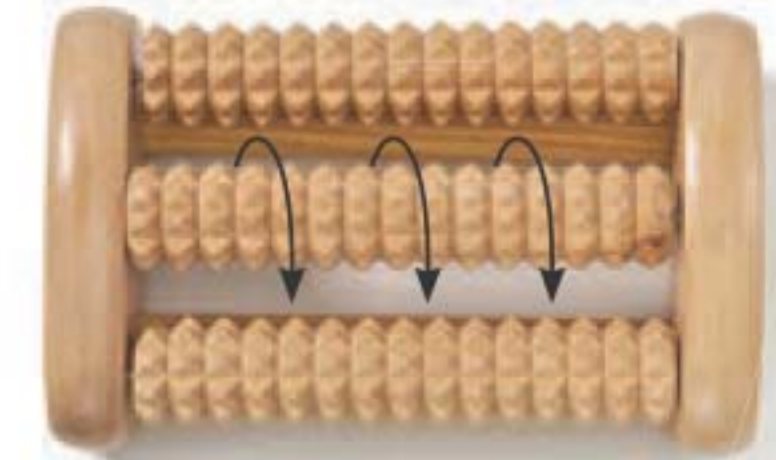

PUT YOUR BEST FOOT FORWARD

GET ROLLING

Stimulate key pressure points with 3 massaging rollers that move independently to stimulate reflexes and help relieve stress and tension.

Ergonomic design with 3 independent rollers