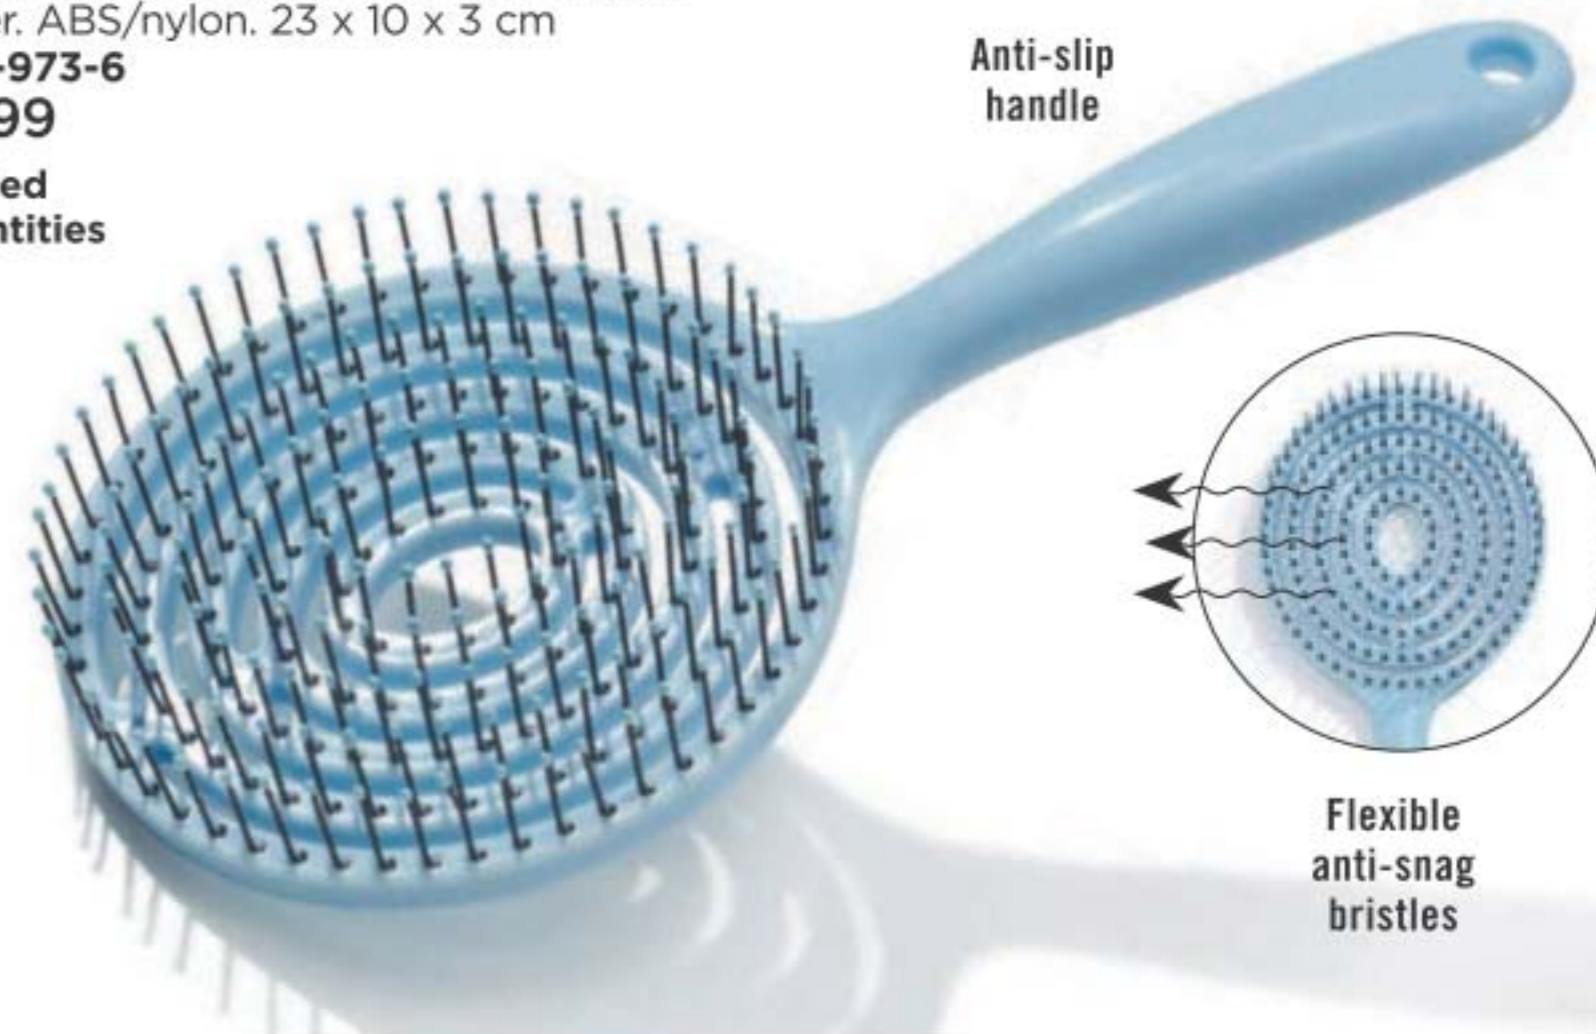

Ergonomic shape fits perfectly in your hand. ABS/thermoplastic polyester elastomer. 18 x 7 x 3 cm

223-251-1

8.99

limited quantities

Flexible bristles move easily through knots and tangles, minimizing hair breakage

Modern marble design

Vented Circle Brush

Specially designed vent ports work to channel airflow when used with a blow dryer. ABS/nylon. 23 x 10 x 3 cm

223-973-6

10.99

limited quantities

Anti-slip handle

Flexible anti-snag bristles